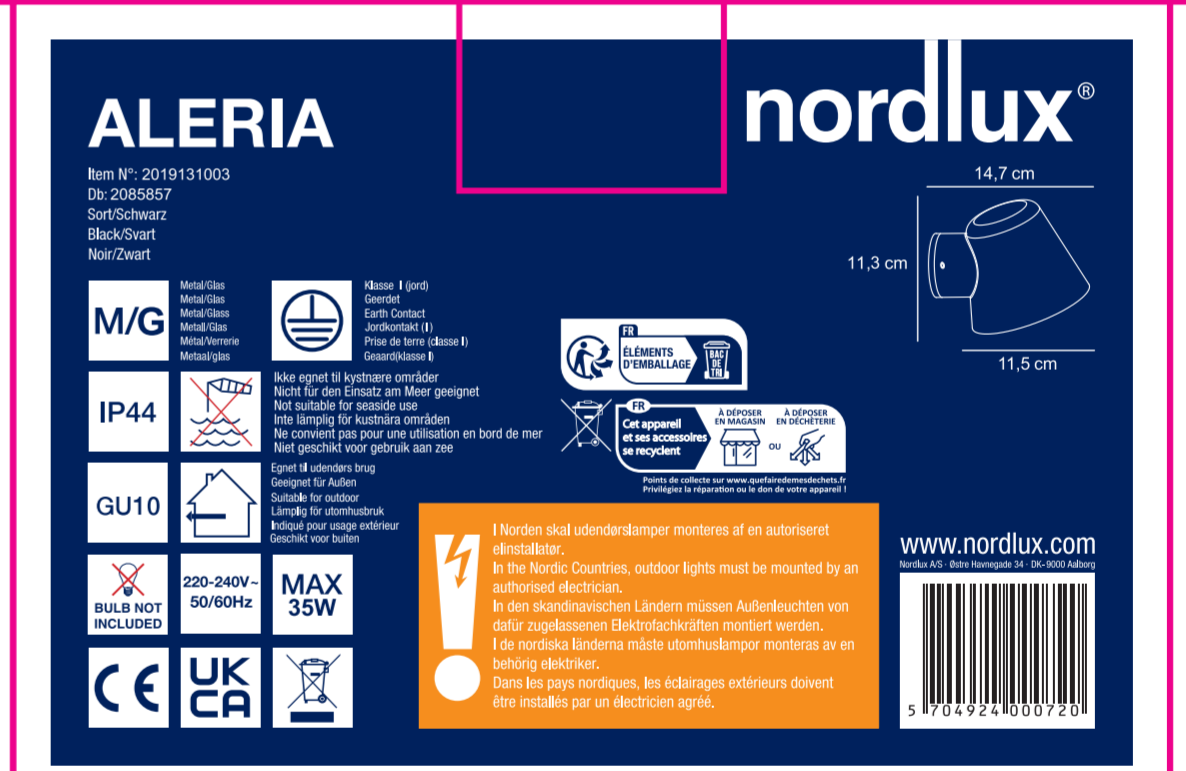

PANTONE 2767 C

153x123x106mm

Height x Width x Depth COLOR BOX (CM)	NET WEIGHT COLOR BOX (KG)
10.6*15.3*12.3CM	0.05KG
GROSS WEIGHT COLOR BOX (KG)	VOLUME COLOR BOX (CBM)
0.37KG	0.002CBM