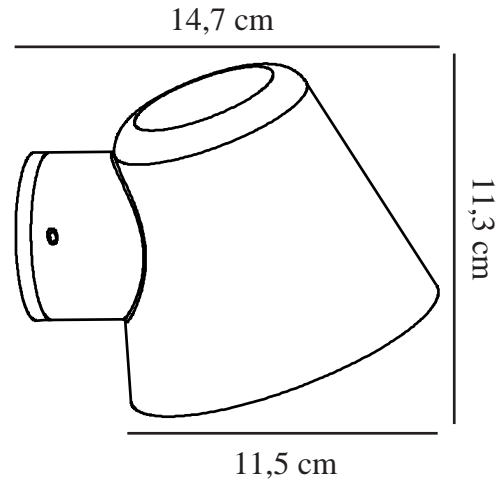

# ALERIA | WALL LIGHT | GREY

2019131010

nordlux®

Voltage (V): 230 Volt  
IP degree: IP44  
Maximum bulb wattage (W): 35W  
Class (Class 1, Class 2, Class 3):  
Class 1 (Earth contact)  
Socket type: GU10  
Parallel connection: False

Height (cm): 11.3  
Width (cm): 11.5  
Projection (cm): 14.7  
EAN: 5704924000737  
TUN: 2085858  
Item Number: 2019131010

Pcs Per Master Carton: 3  
Sales Box Height (cm): 10.6  
Sales Box Width(cm): 15.3  
Sales Box Depth (cm): 12.3  
Sales Box Volume m<sup>3</sup> : 0.002  
Product net weight (kg): 0.33

Primary material: Metal  
Suitable for Seaside: False  
Colour: Grey

• Modern and compact design • Designed for both outdoor and bathroom use

Aleria is a small lamp that does not take up any unnecessary space, but at the same time provides a good functional light. With the soft shapes and elegant design this lamp becomes a beautiful decoration for your outdoor space. Aleria is made of lacquered aluminium and is ideal for example at the driveway, front door or garage.