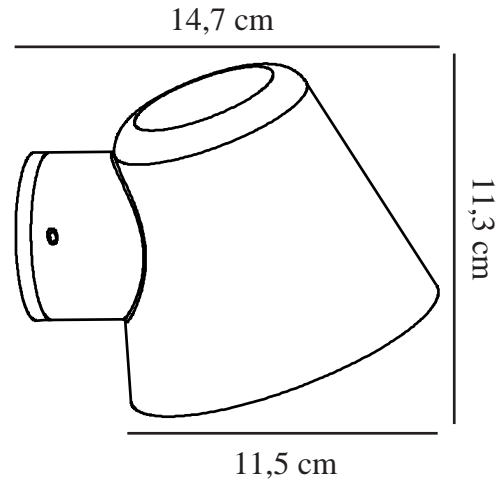

ALERIA | WALL LIGHT | GALVANIZED

2019131031

nordlux®

Voltage (V): 230 Volt
IP degree: IP44
Maximum bulb wattage (W): 35W
Class (Class 1, Class 2, Class 3):
Class 1 (Earth contact)
Socket type: GU10
Parallel connection: False

Primary material: Galvanized steel
Secondary material: Glass
Suitable for Seaside: True
Colour: Galvanized

Height (cm): 11.3
Width (cm): 11.5
Shade Diameter (cm): 11.5
Projection (cm): 14.4

EAN: 5704924014673
TUN: 2310353
Item Number: 2019131031
Pcs Per Master Carton: 3

Sales Box Height (cm): 10.6
Sales Box Width(cm): 15.3
Sales Box Depth (cm): 12.3
Sales Box Volume m³ : 0.002
Product net weight (kg): 0.4

- Modern and compact design • Designed for both outdoor and bathroom use • Dark Sky Protection
- Durable material that is well-suited for harsh weather • 15-year guarantee on surface