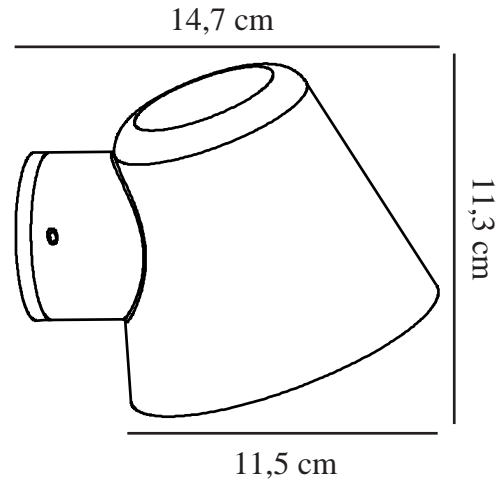

ALERIA | WALL LIGHT | BRASS

2019131035

nordlux®

Voltage (V): 220-240 Volt
IP degree: IP44
Maximum bulb wattage (W): 35W
Class (Class 1, Class 2, Class 3):
Class 1 (Earth contact)
Socket type: GU10
Parallel connection: False

Height (cm): 11.3
Shade Diameter (cm): 11.5
Projection (cm): 14.7
EAN: 5704924017421
TUN: 2366786
Item Number: 2019131035

Pcs Per Master Carton: 3
Sales Box Height (cm): 10.6
Sales Box Width(cm): 15.3
Sales Box Depth (cm): 12.3
Sales Box Volume m³ : 0.002
Product net weight (kg): 0.425