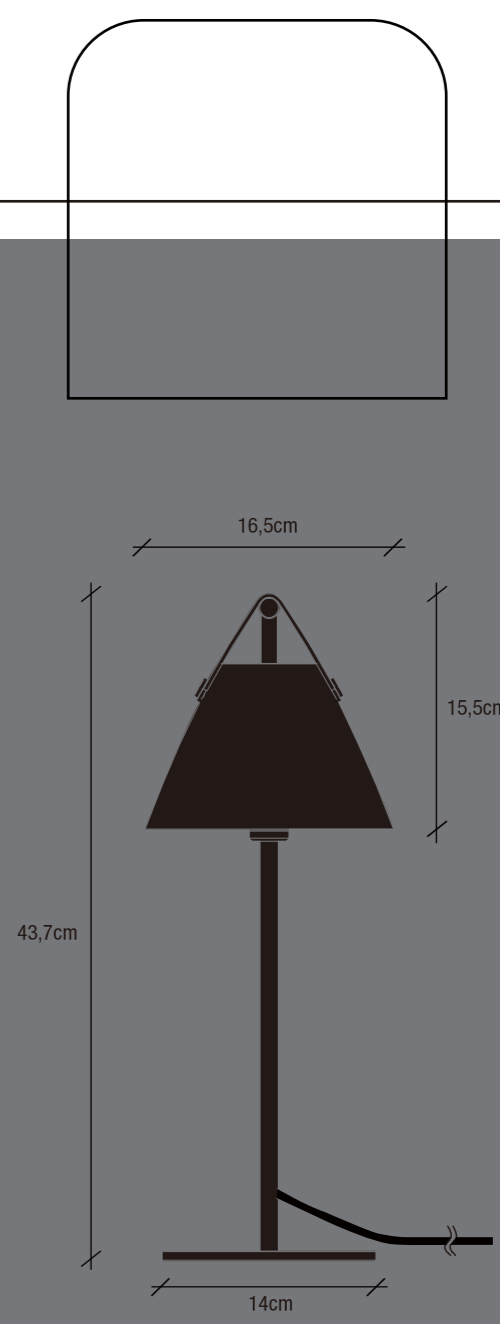

STRAP 16
Designed in Denmark by
Bjørn+Balle

2xLEATHER
STRAPS
INCLUDED

design
for the
people

nordlux

STRAP 16
Designed in Denmark by
Bjørn+Balle

design
for the
people

nordlux