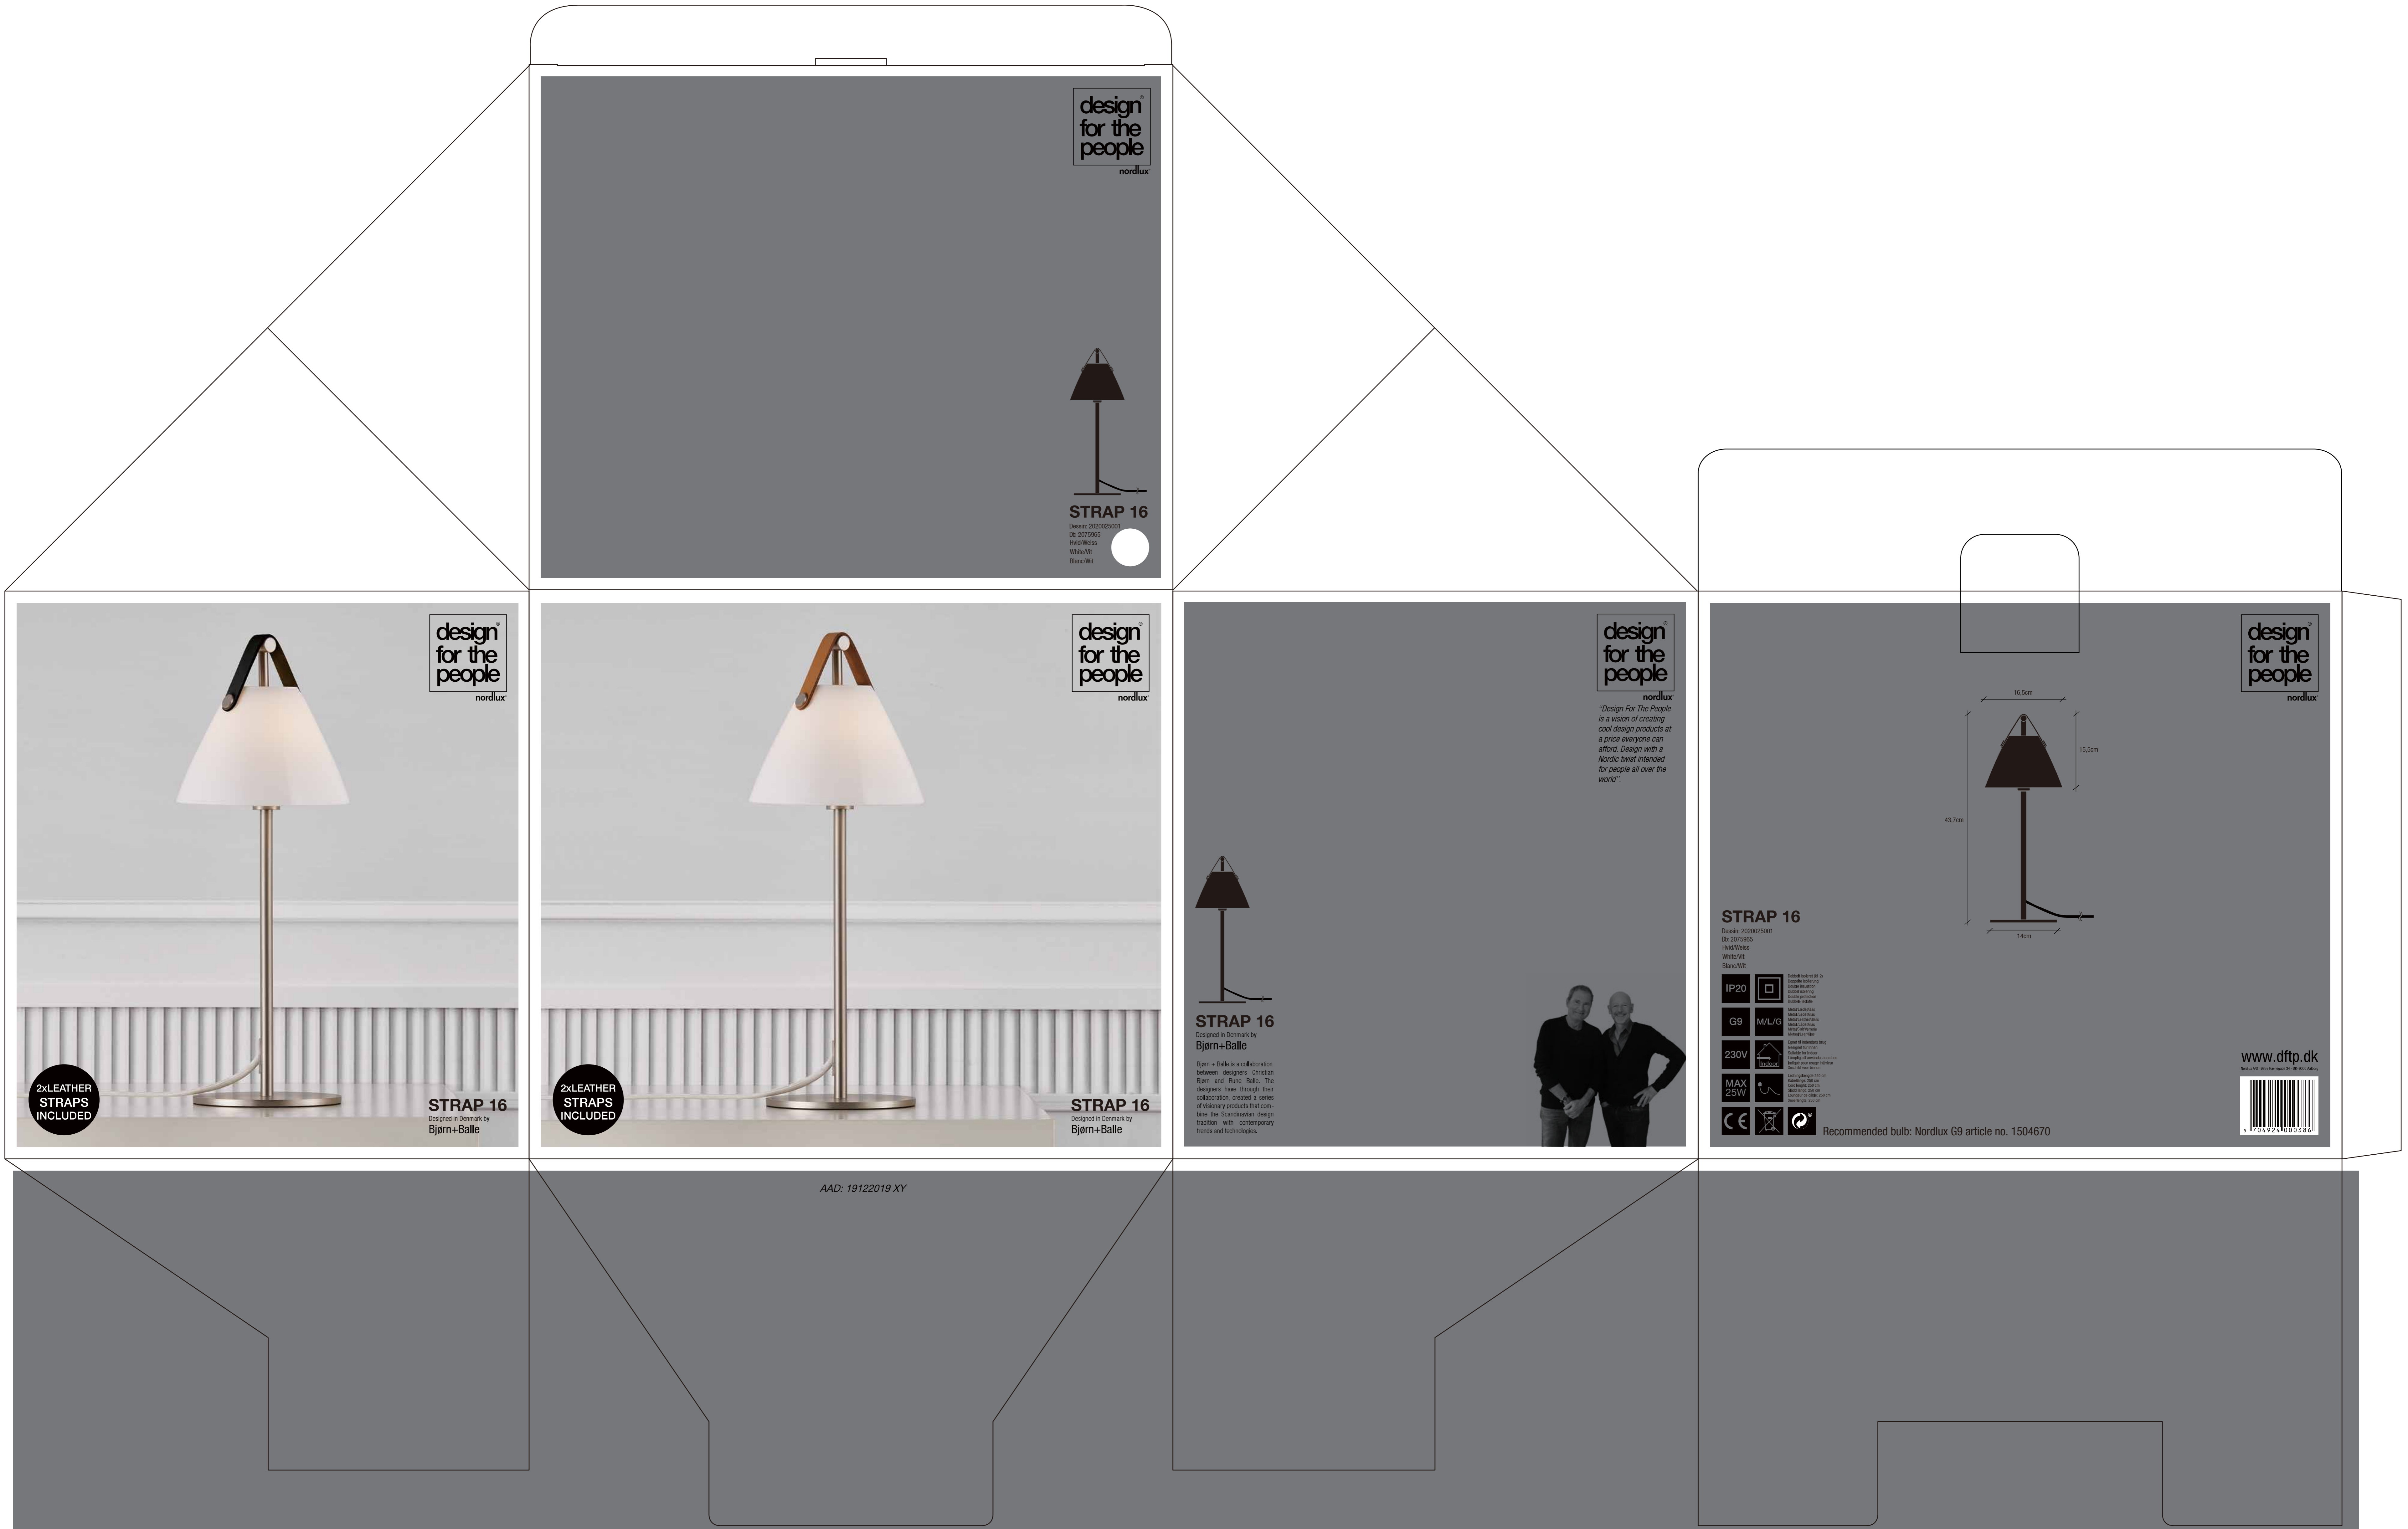

2020025001/Strap 16:272x222x240

design
for the
people

nordlux

STRAP 16

design
for the
people

nordlux

STRAP 16
Designed in Denmark by
Bjørn+Balle

2xLEATHER
STRAPS
INCLUDED

design
for the
people

nordlux

STRAP 16
Designed in Denmark by
Bjørn+Balle

2xLEATHER
STRAPS
INCLUDED

design
for the
people

nordlux

STRAP 16
Designed in Denmark by
Bjørn+Balle

design
for the
people

nordlux

STRAP 16

- IP20
- G9
- 230V
- MAX 25W

Recommended bulb: Nordlux G9 article no. 1504670

www.dftp.dk

AAD: 19122019 XY