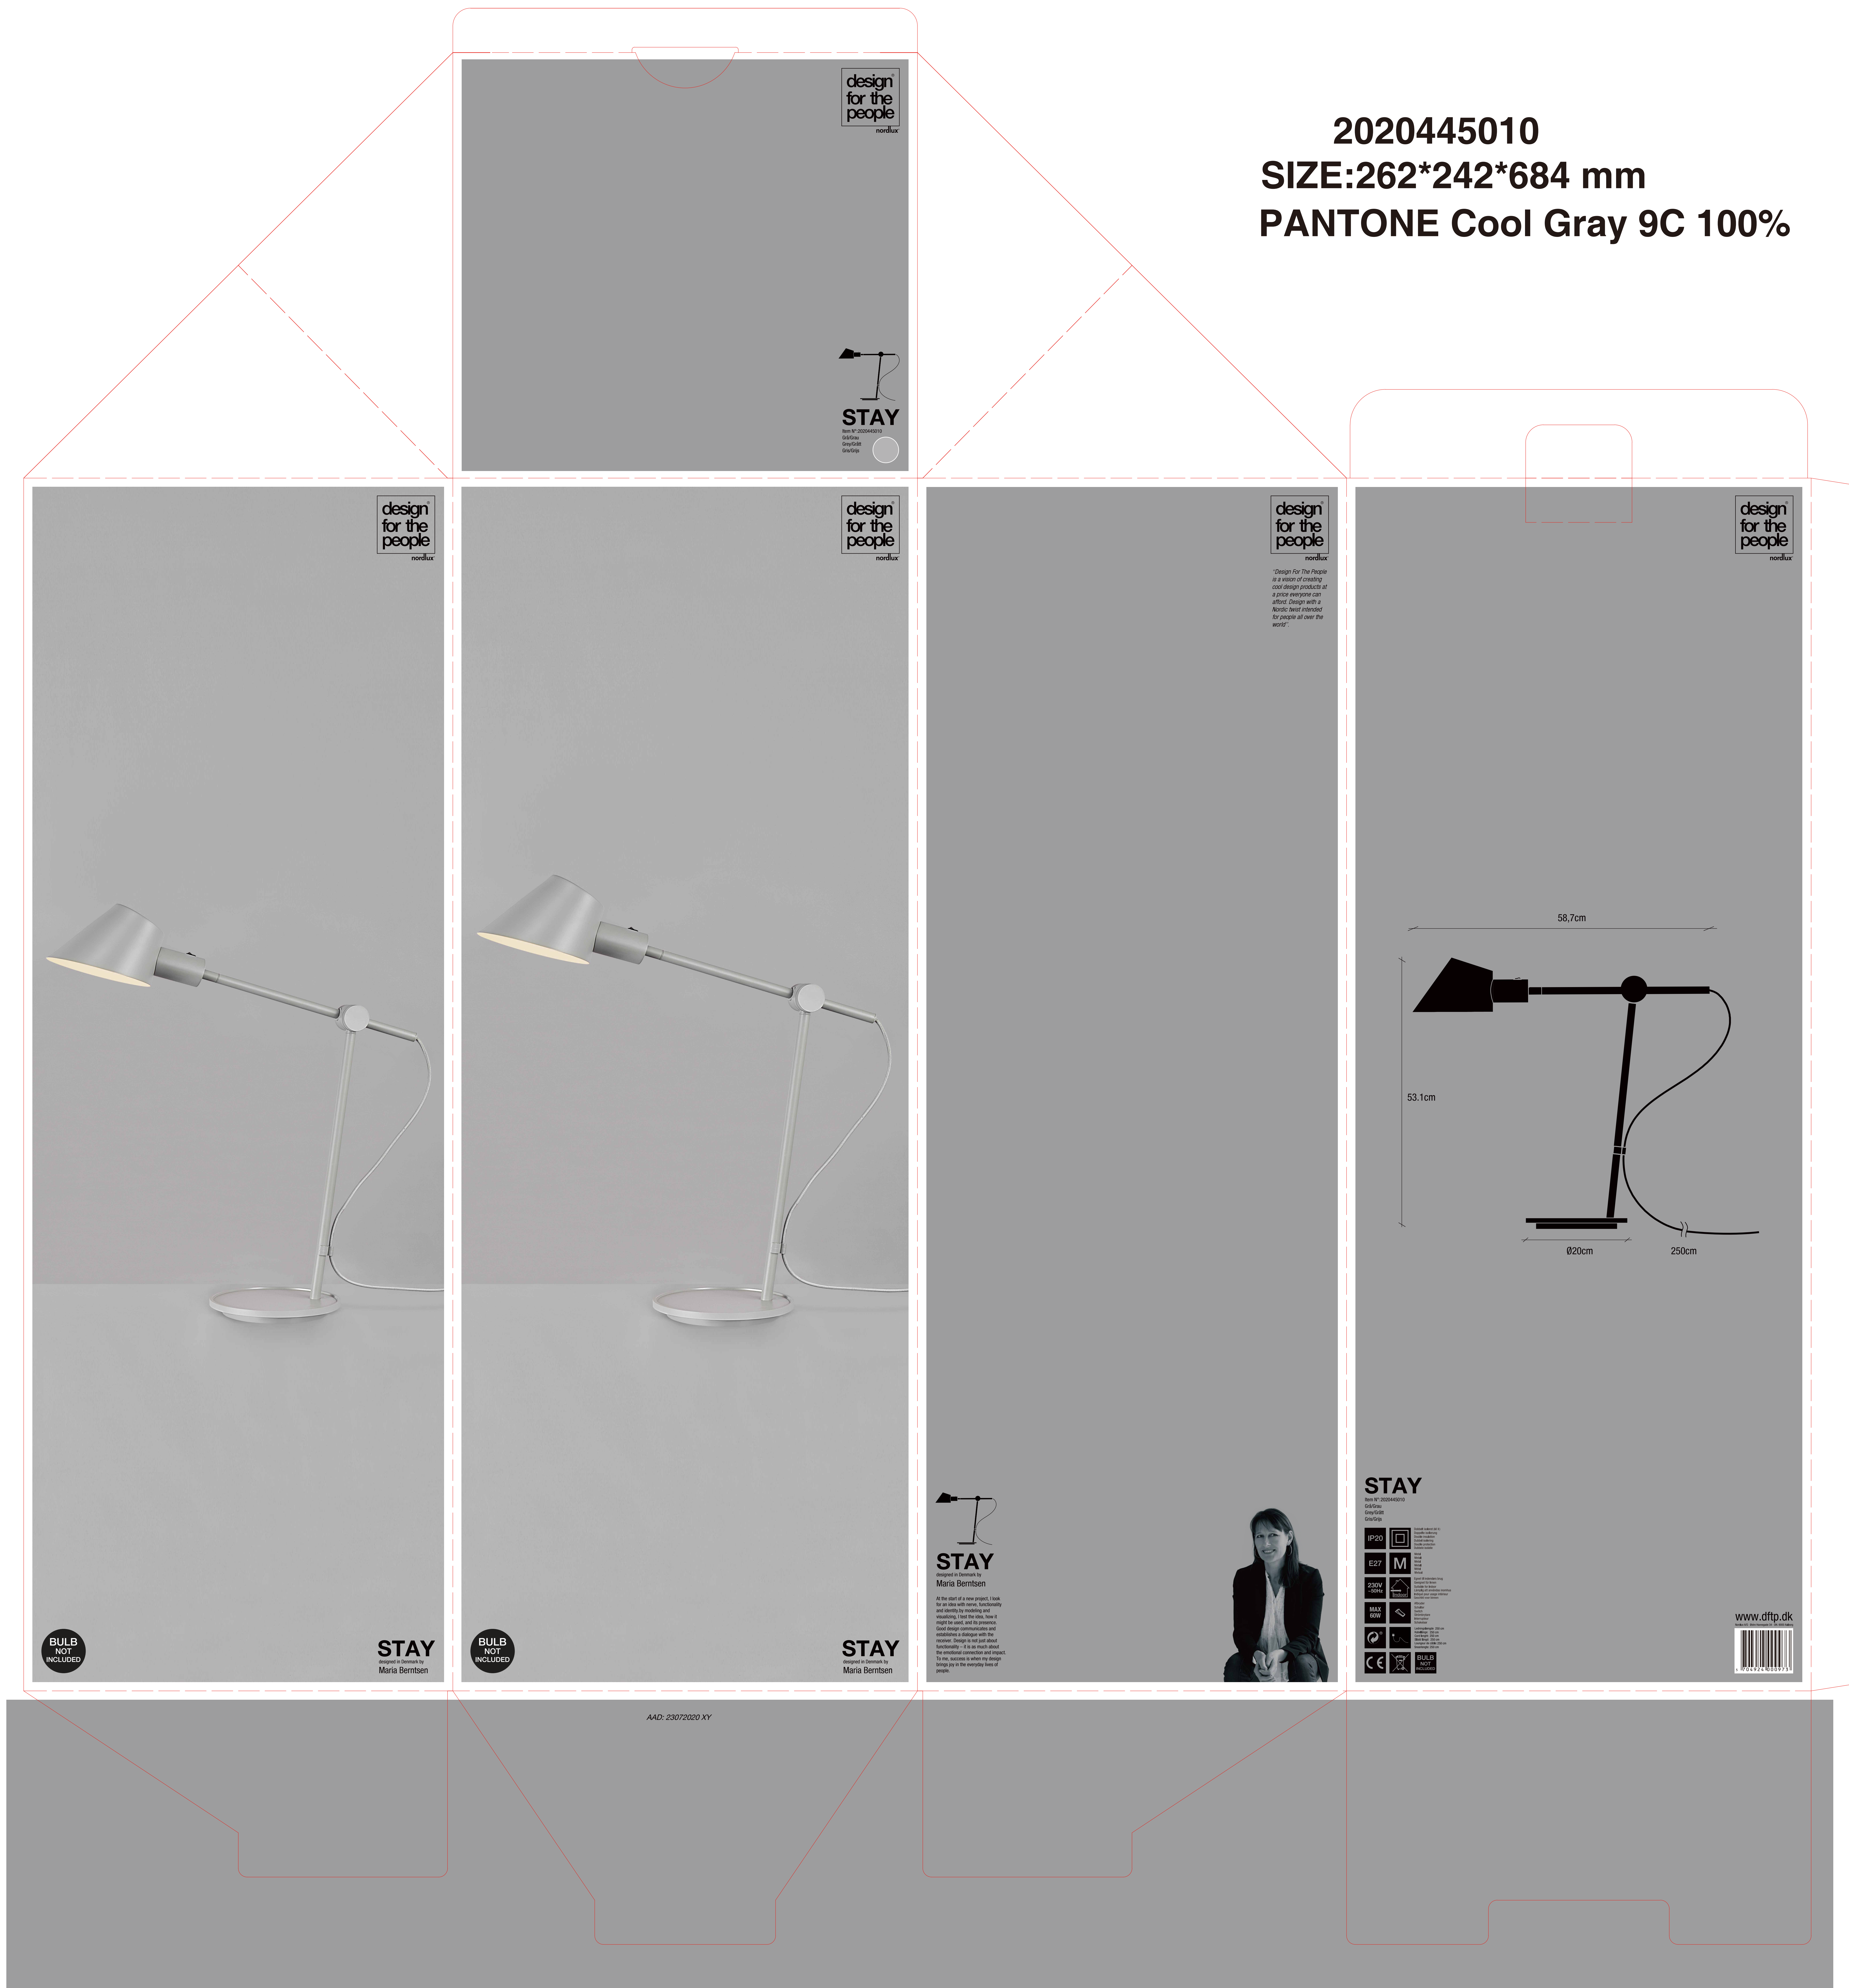

2020445010
SIZE:262*242*684 mm
PANTONE Cool Gray 9C 100%

design for the people

STAY

design for the people

design for the people

design for the people

design for the people

BULB NOT INCLUDED

A4D: 23072020 XY