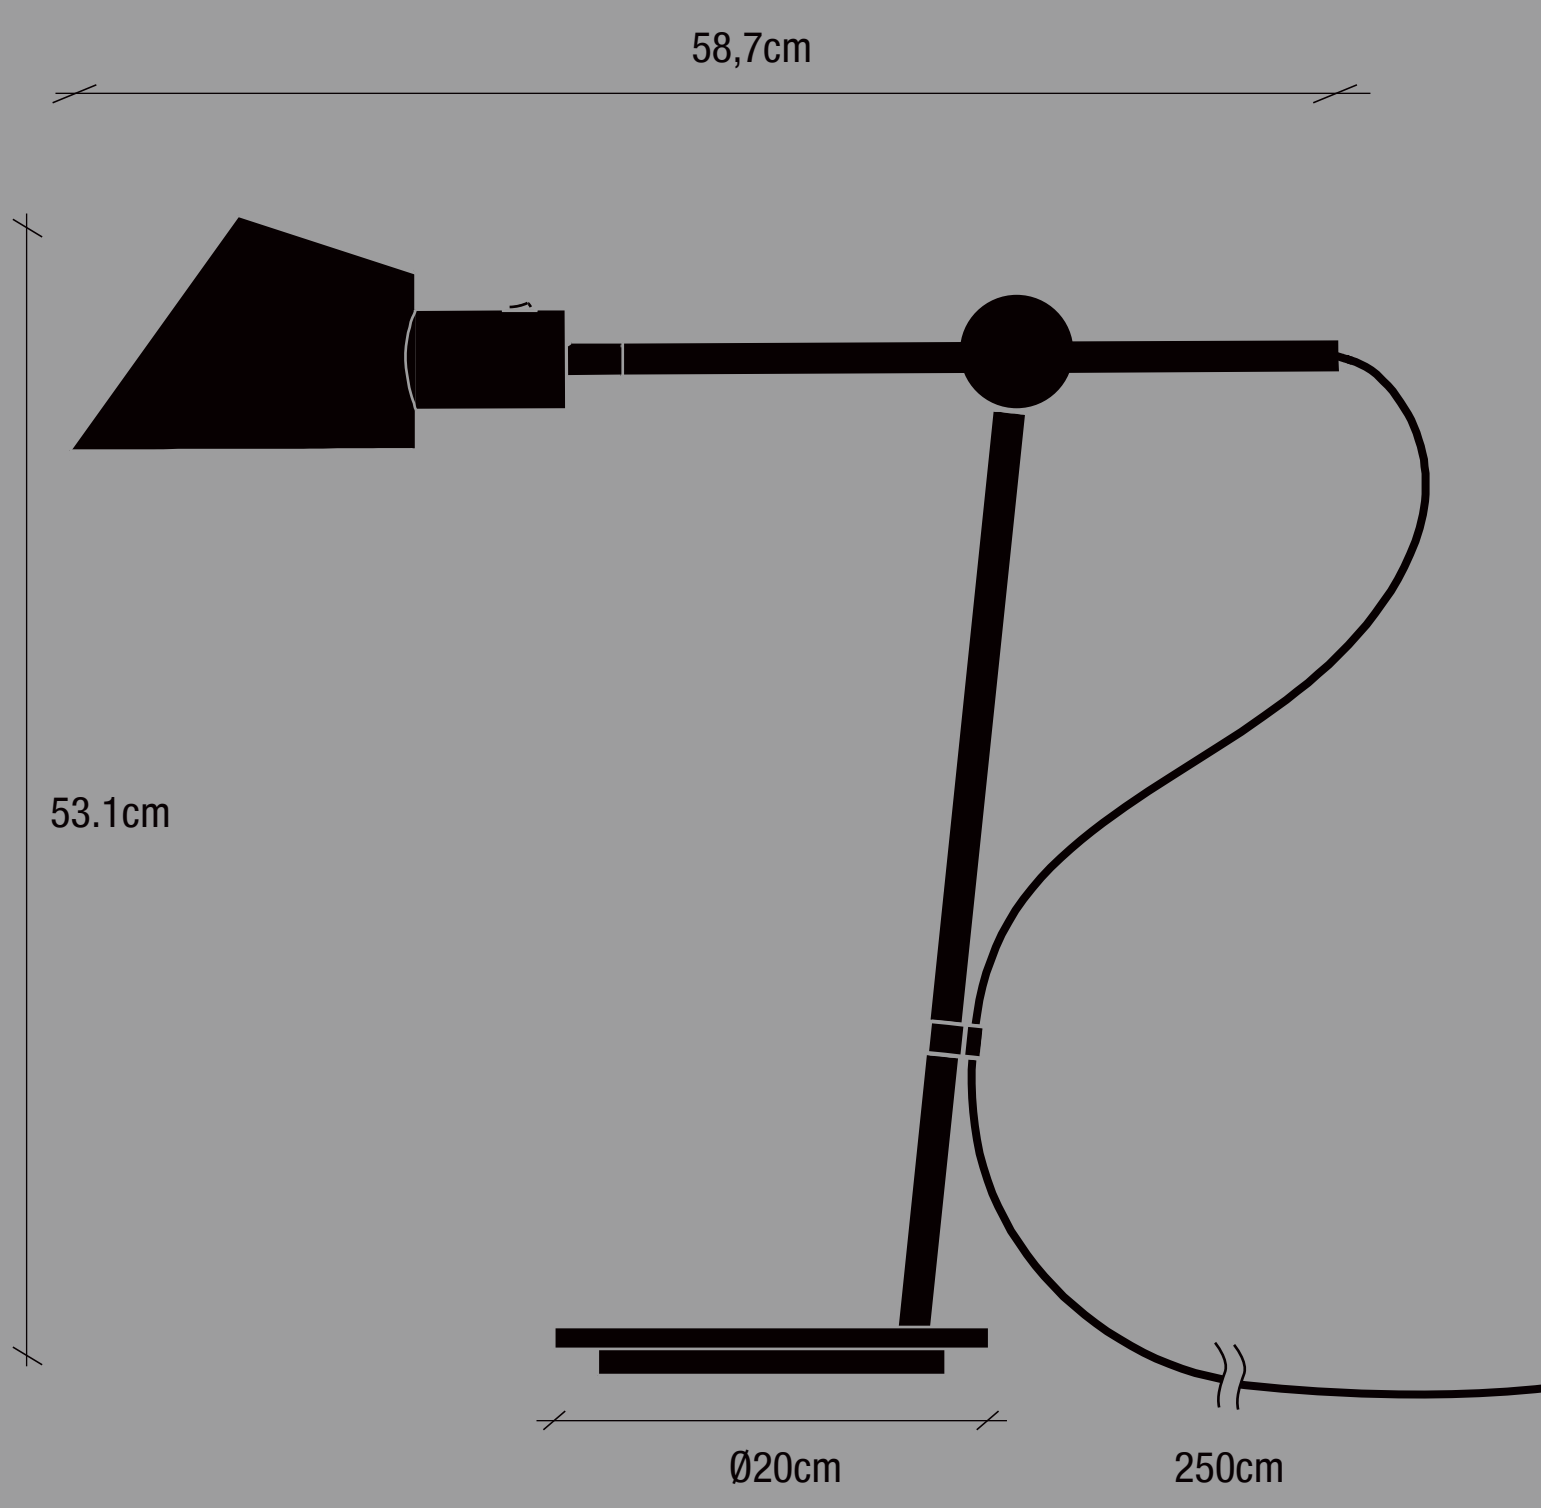

2020445010
SIZE:262*242*684 mm
PANTONE Cool Gray 9C 100%

design for the people

STAY

design for the people

design for the people

design for the people

design for the people

BULB NOT INCLUDED

A4D: 23072020 XY