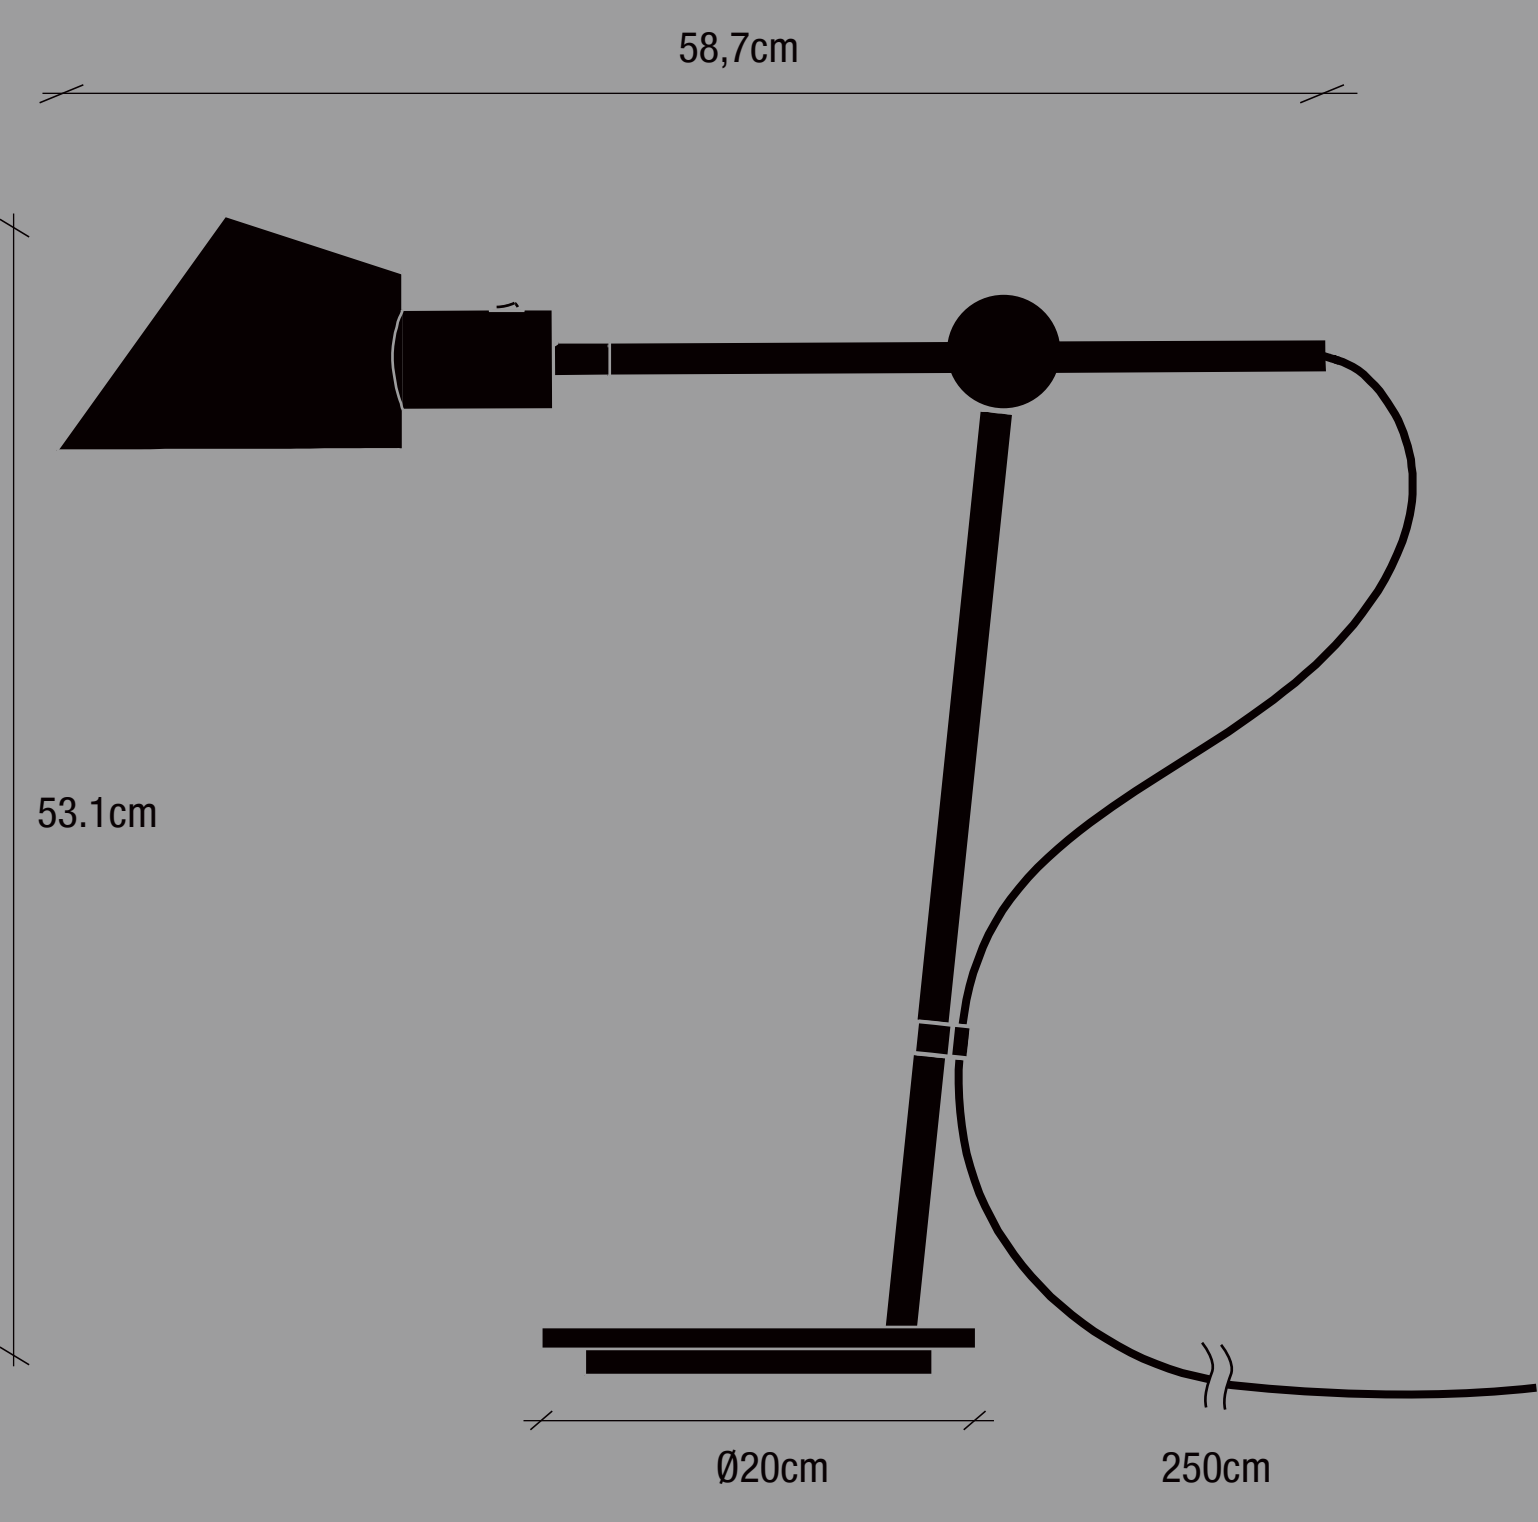

2020445010
SIZE:262*242*684 mm
PANTONE Cool Gray 9C 100%

design for the people

STAY

design for the people

design for the people

design for the people

design for the people

BULB NOT INCLUDED

STAY

BULB NOT INCLUDED

STAY

STAY

design for the people

STAY

IP20	M
E27	M
230V	M
100%	M
CE	M

www.dftp.dk

A4D: 23072620 XY