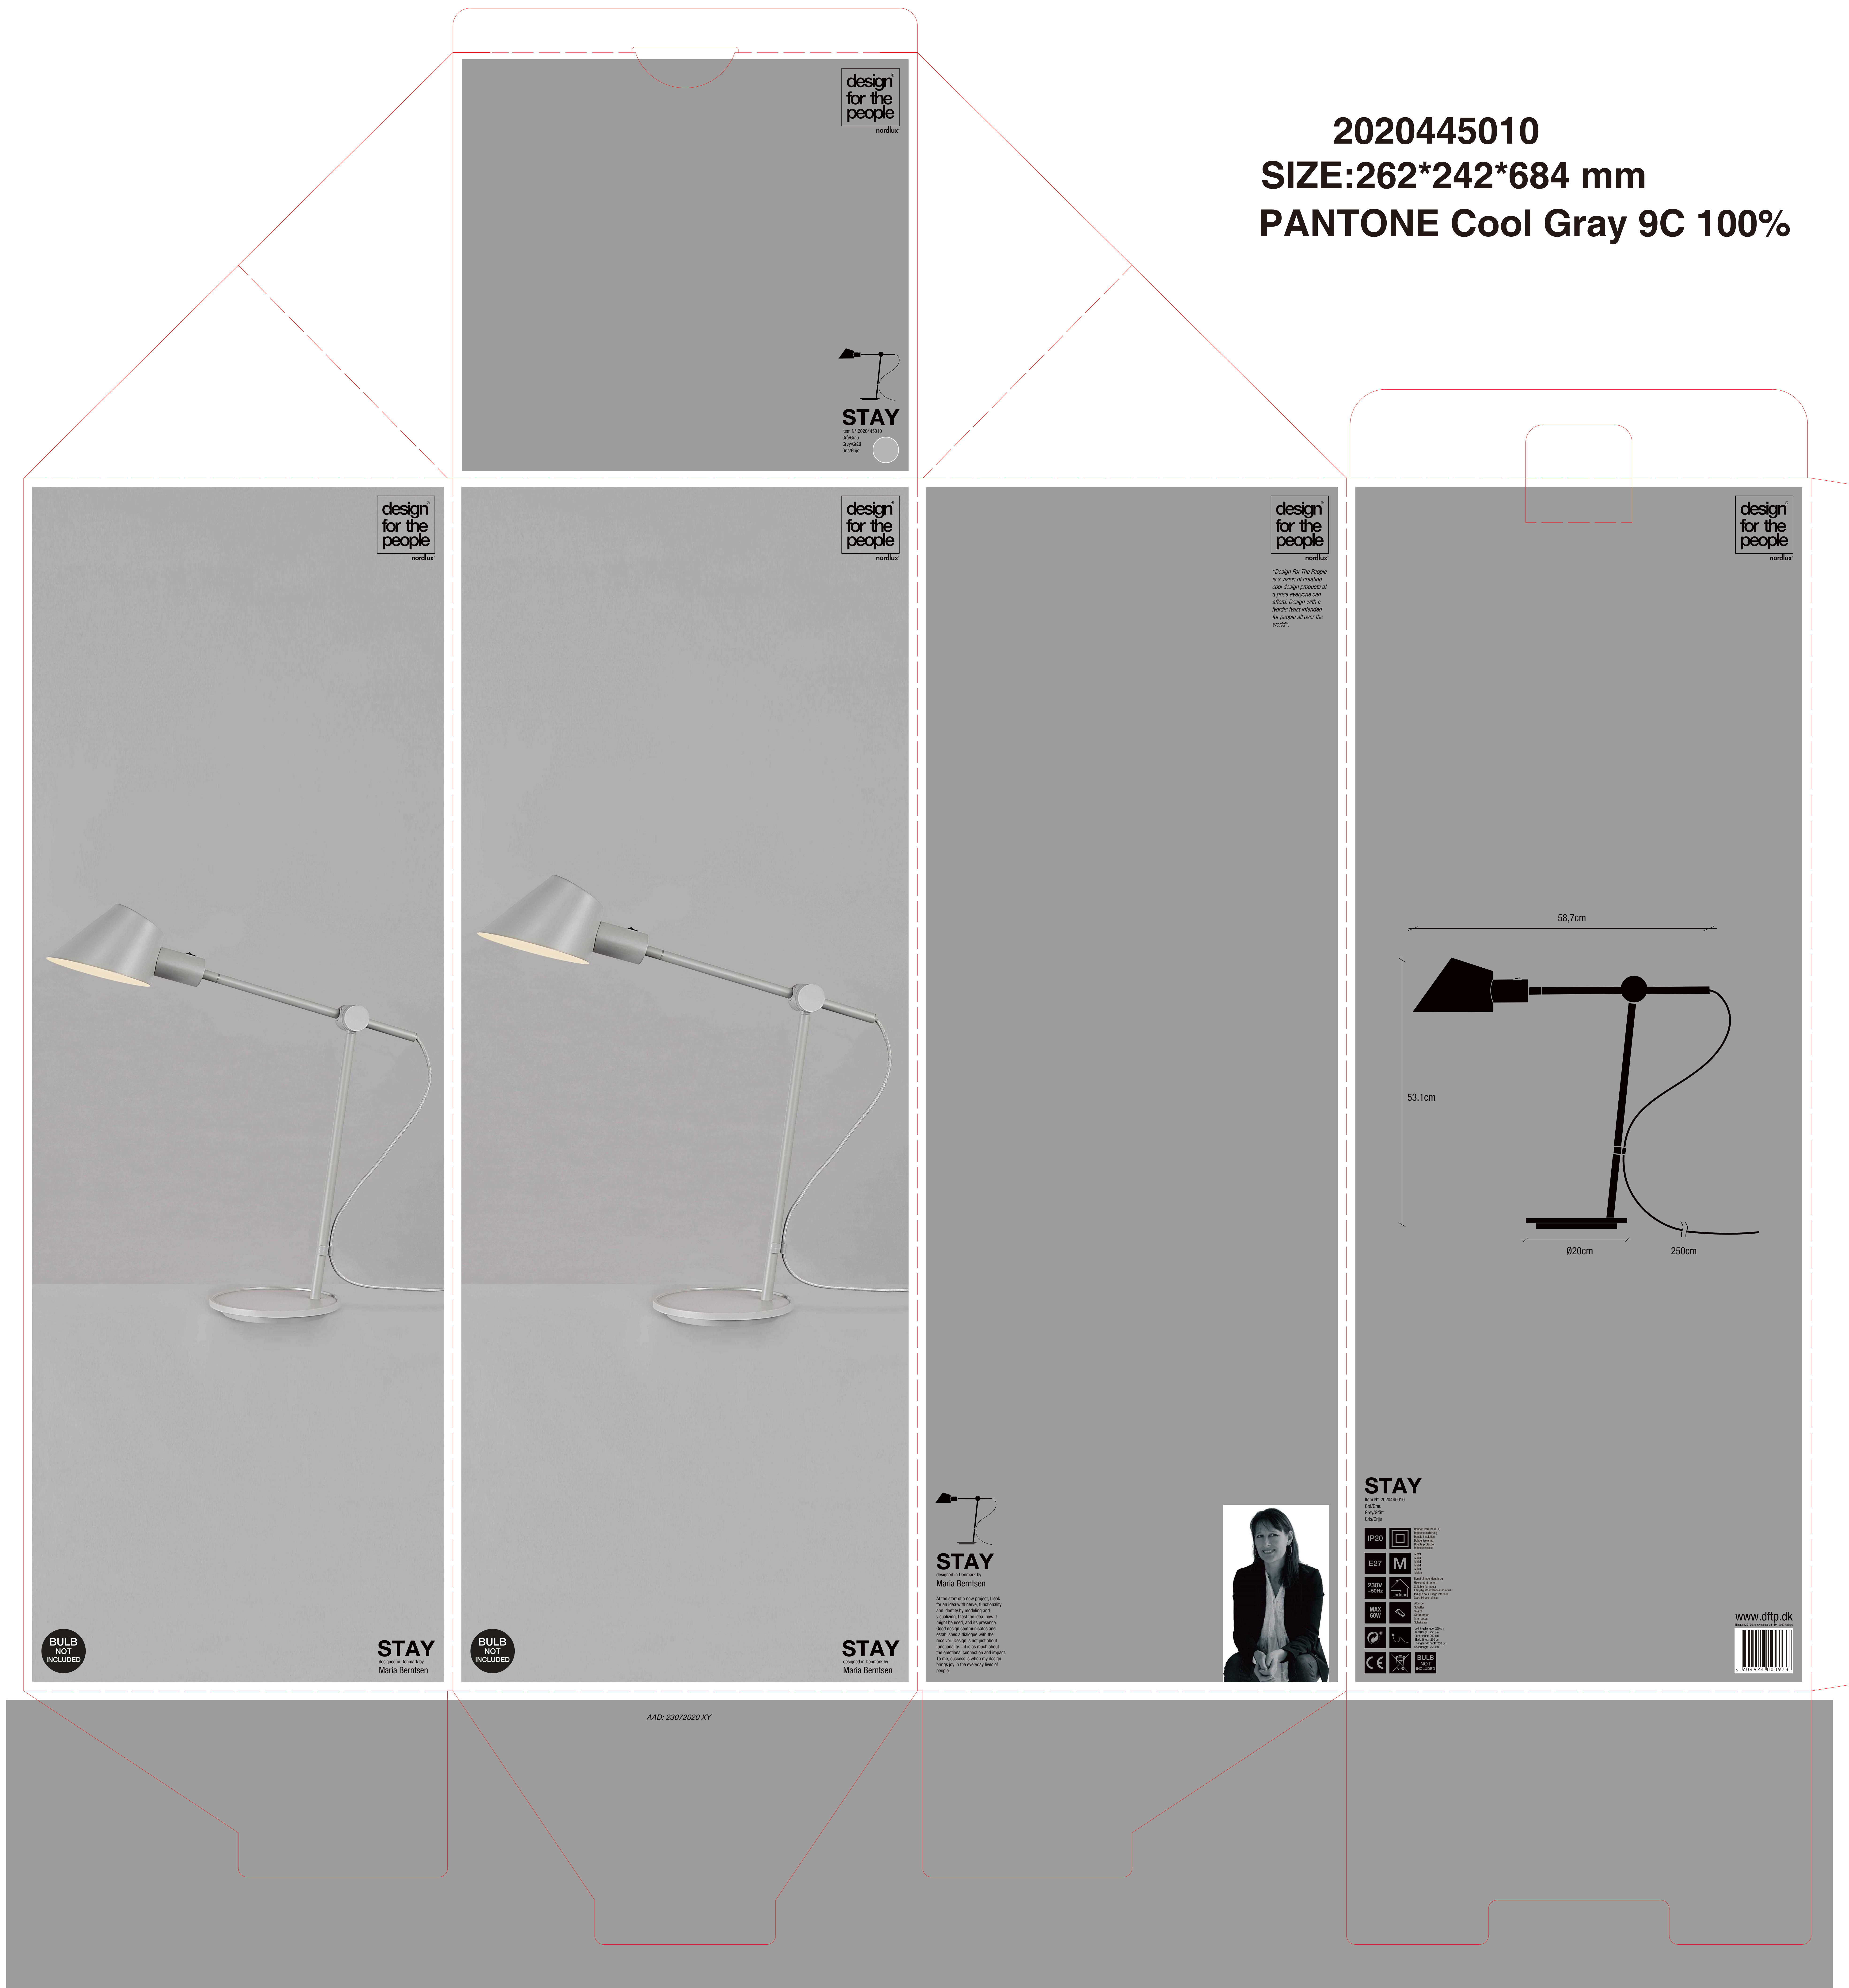

2020445010
SIZE:262*242*684 mm
PANTONE Cool Gray 9C 100%

design for the people

STAY

design for the people

design for the people

design for the people

design for the people

BULB NOT INCLUDED

STAY

BULB NOT INCLUDED

STAY

STAY

design for the people

STAY

IP20	M
E27	M
230V	M
100%	M
CE	M

www.dftp.dk

A4D: 23072620 XY