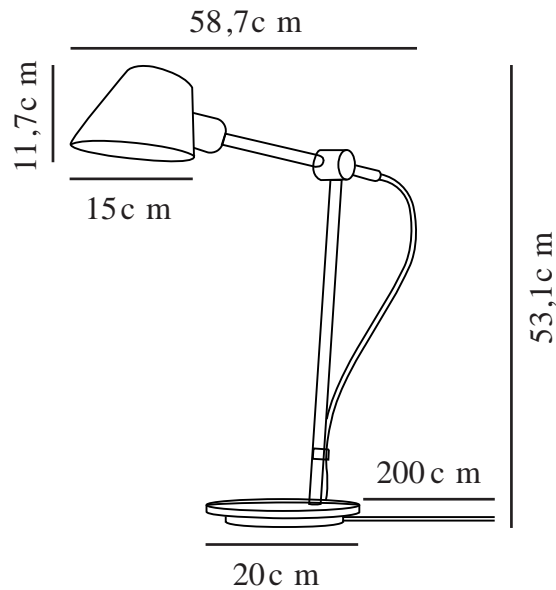

STAY LONG | TABLE LAMP | GREY

2020445010

Voltage (V): 230 Volt
IP degree: IP20
Maximum bulb wattage (W): 60W
Class (Class 1, Class 2, Class 3):
Class 2 (Double isolated)
Socket type: E27
Switch placement: On the fixture

Primary material: Aluminium
Secondary material: Plastic
Colour of the cable: Grey
Length of the cable (cm): 250
Surface material of the cable:
Textile
Is the cable replaceable: False
Colour: Grey

Height (cm): 53.1
Tube Diameter (cm): 1.57
Shade Diameter (cm): 15
Shade Height (cm): 11.7
Outdoor base dimension (cm): 20
Projection (cm): 58.7
Tilt Angle (°): 90
Turning Angle (°): 350

EAN: 5704924000973
Item Number: 2020445010
Pcs Per Master Carton: 2

Sales Box Height (cm): 68.5
Sales Box Width (cm): 26
Sales Box Depth (cm): 24
Sales Box Volume m³: 0.0427
Product net weight (kg): 3.39

- Modern, yet timeless design
- Adjustable lamp head and arm
- Light both up and down
- On/off button behind lamp head
- Perfect as a desk/work light

Stay is designed by Danish Maria Berntsen and is functional and beautiful lighting in one and the same design. Stay has several nice features, where the lamp's flexible swivel mechanism makes it possible to direct the light and create optimal lighting conditions. Furthermore, the switch is discreetly placed behind the lamp head, making it easy and convenient to turn the light on and off. Thus, Stay combines great flexibility and elegant appearance in a highly convincing way.