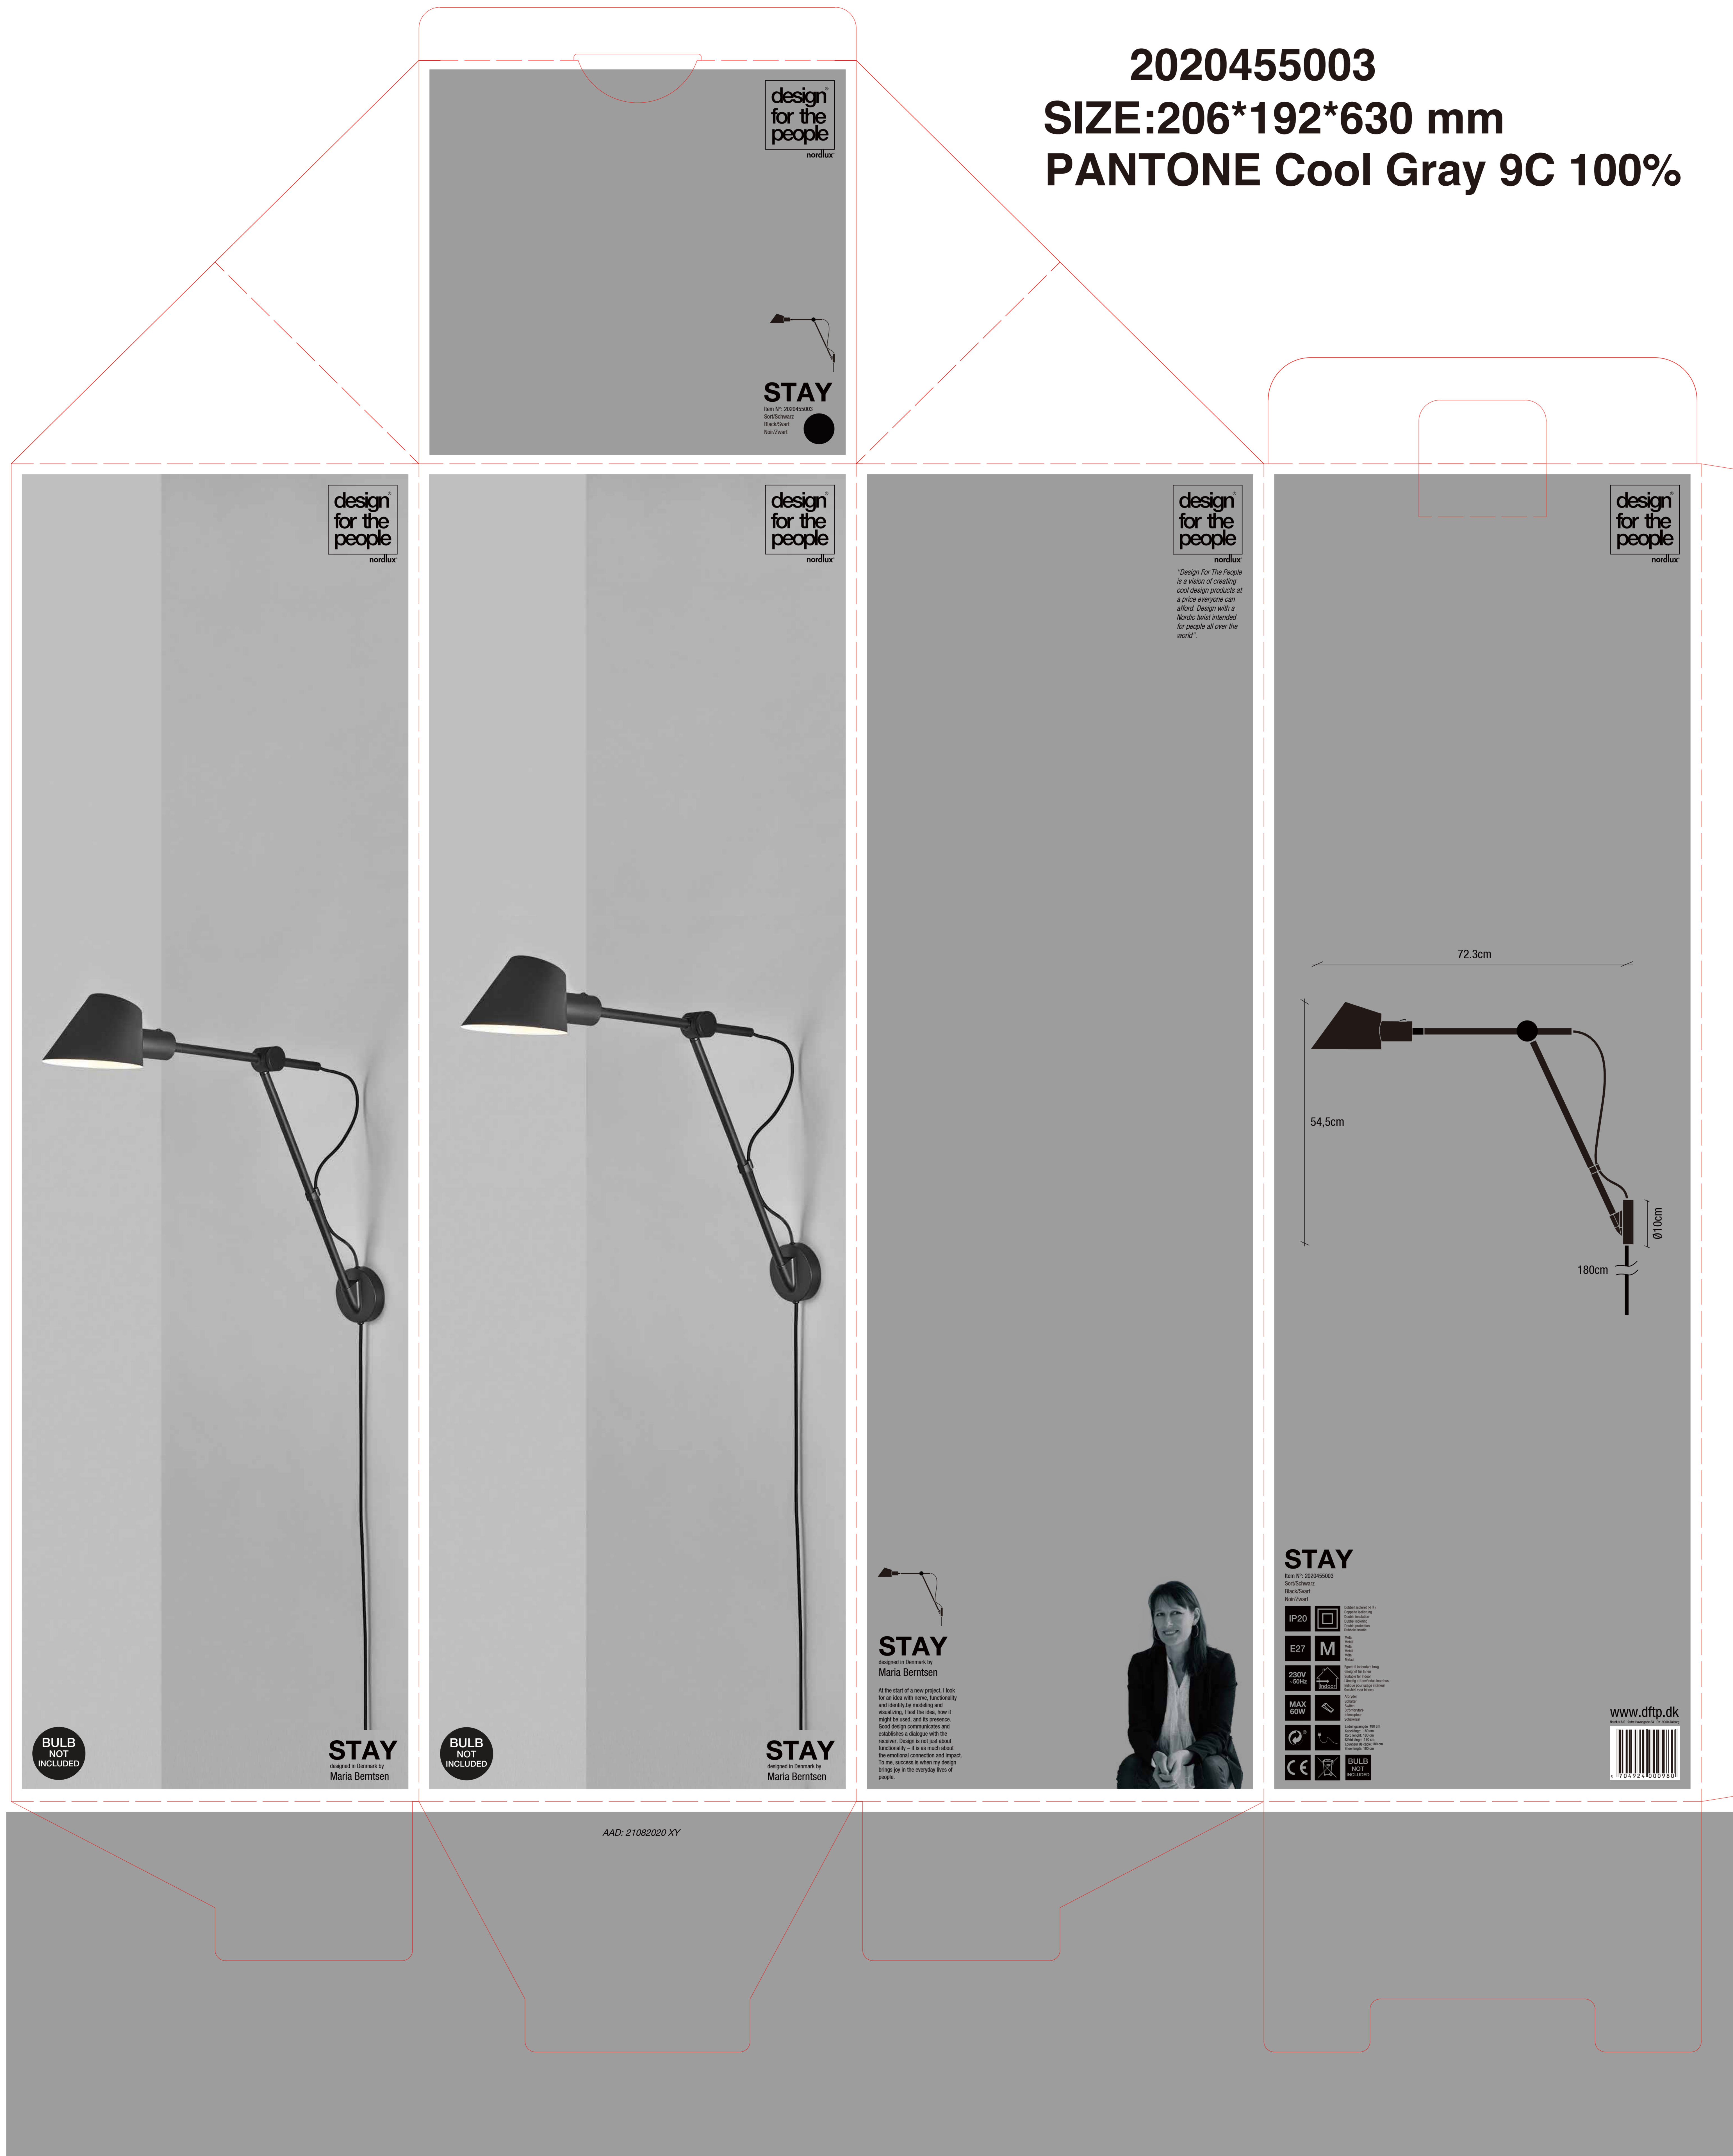

2020455003
SIZE:206*192*630 mm
PANTONE Cool Gray 9C 100%

design for the people

STAY

design for the people

design for the people

design for the people

design for the people

BULB NOT INCLUDED

STAY

BULB NOT INCLUDED

STAY

STAY

STAY

IP20
E27
PSE
MA
CE
RoHS
REACH
BULB NOT INCLUDED

www.dfto.dk

A40: 2108200 XY