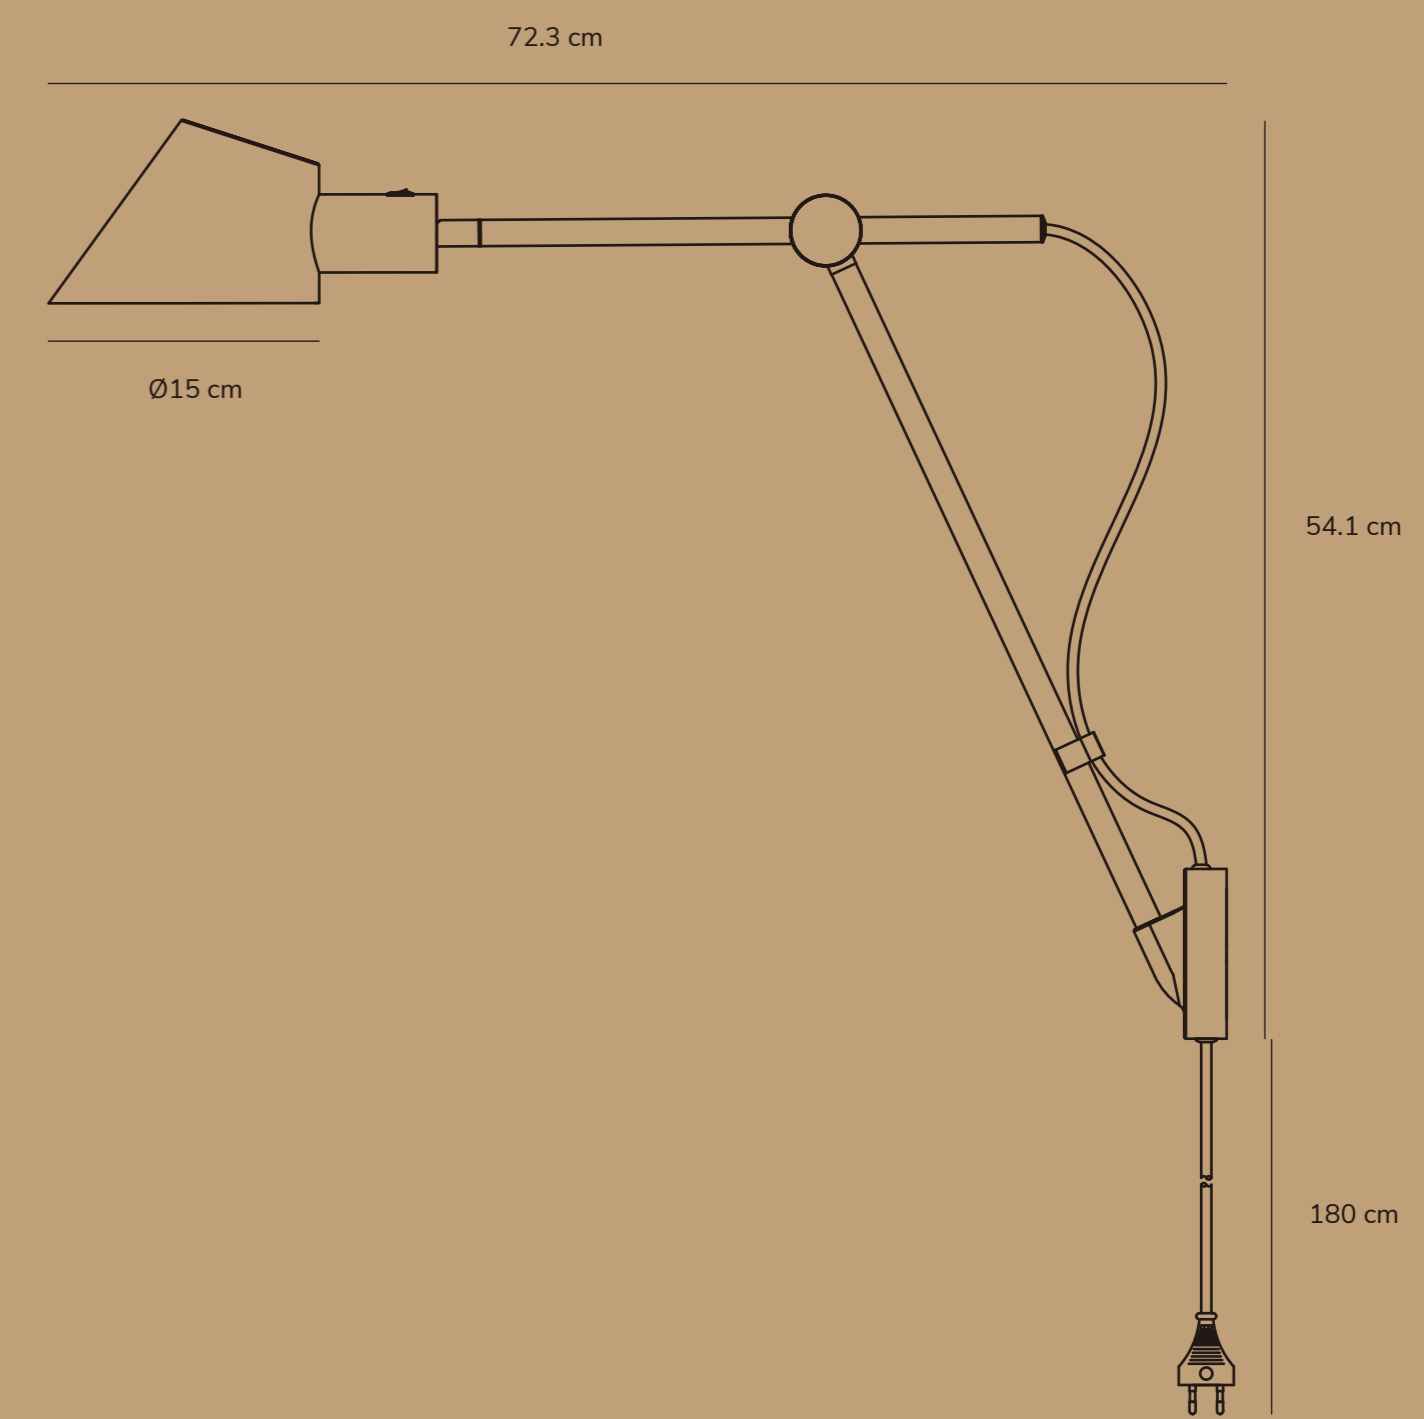

730

135

215

135

215

30

165

STAY

Maria Berntsen

STAY

Maria Berntsen

STAY

Maria Berntsen

905

640

100

Maria Berntsen
Maria Berntsen

Nordlux UK
Unit 22, Deanfield Court
BB7 1QS Clitheroe Lancashire
01200422777
AAD: 09112021.XY

STAY

Maria Berntsen

Item number 2020455003
Color Black
Material Metal
IP Class IP20 – for indoor use, Class II
Voltage 220-240V – 50/60Hz
Cable Textile cable, Black, 180 cm replaceable
Light source E27, Max. 60W, Excl. light source

www.dftglobal.com

5 704924 000980

0.01983CM	KG
VOLUME COLOR BOX (CM³)	GROSS WEIGHT COLOR BOX (KG)
KG	64 x 13.5 x 21.5 CM
NET WEIGHT COLOR BOX (KG)	Height x Width x Depth COLOR BOX (CM)