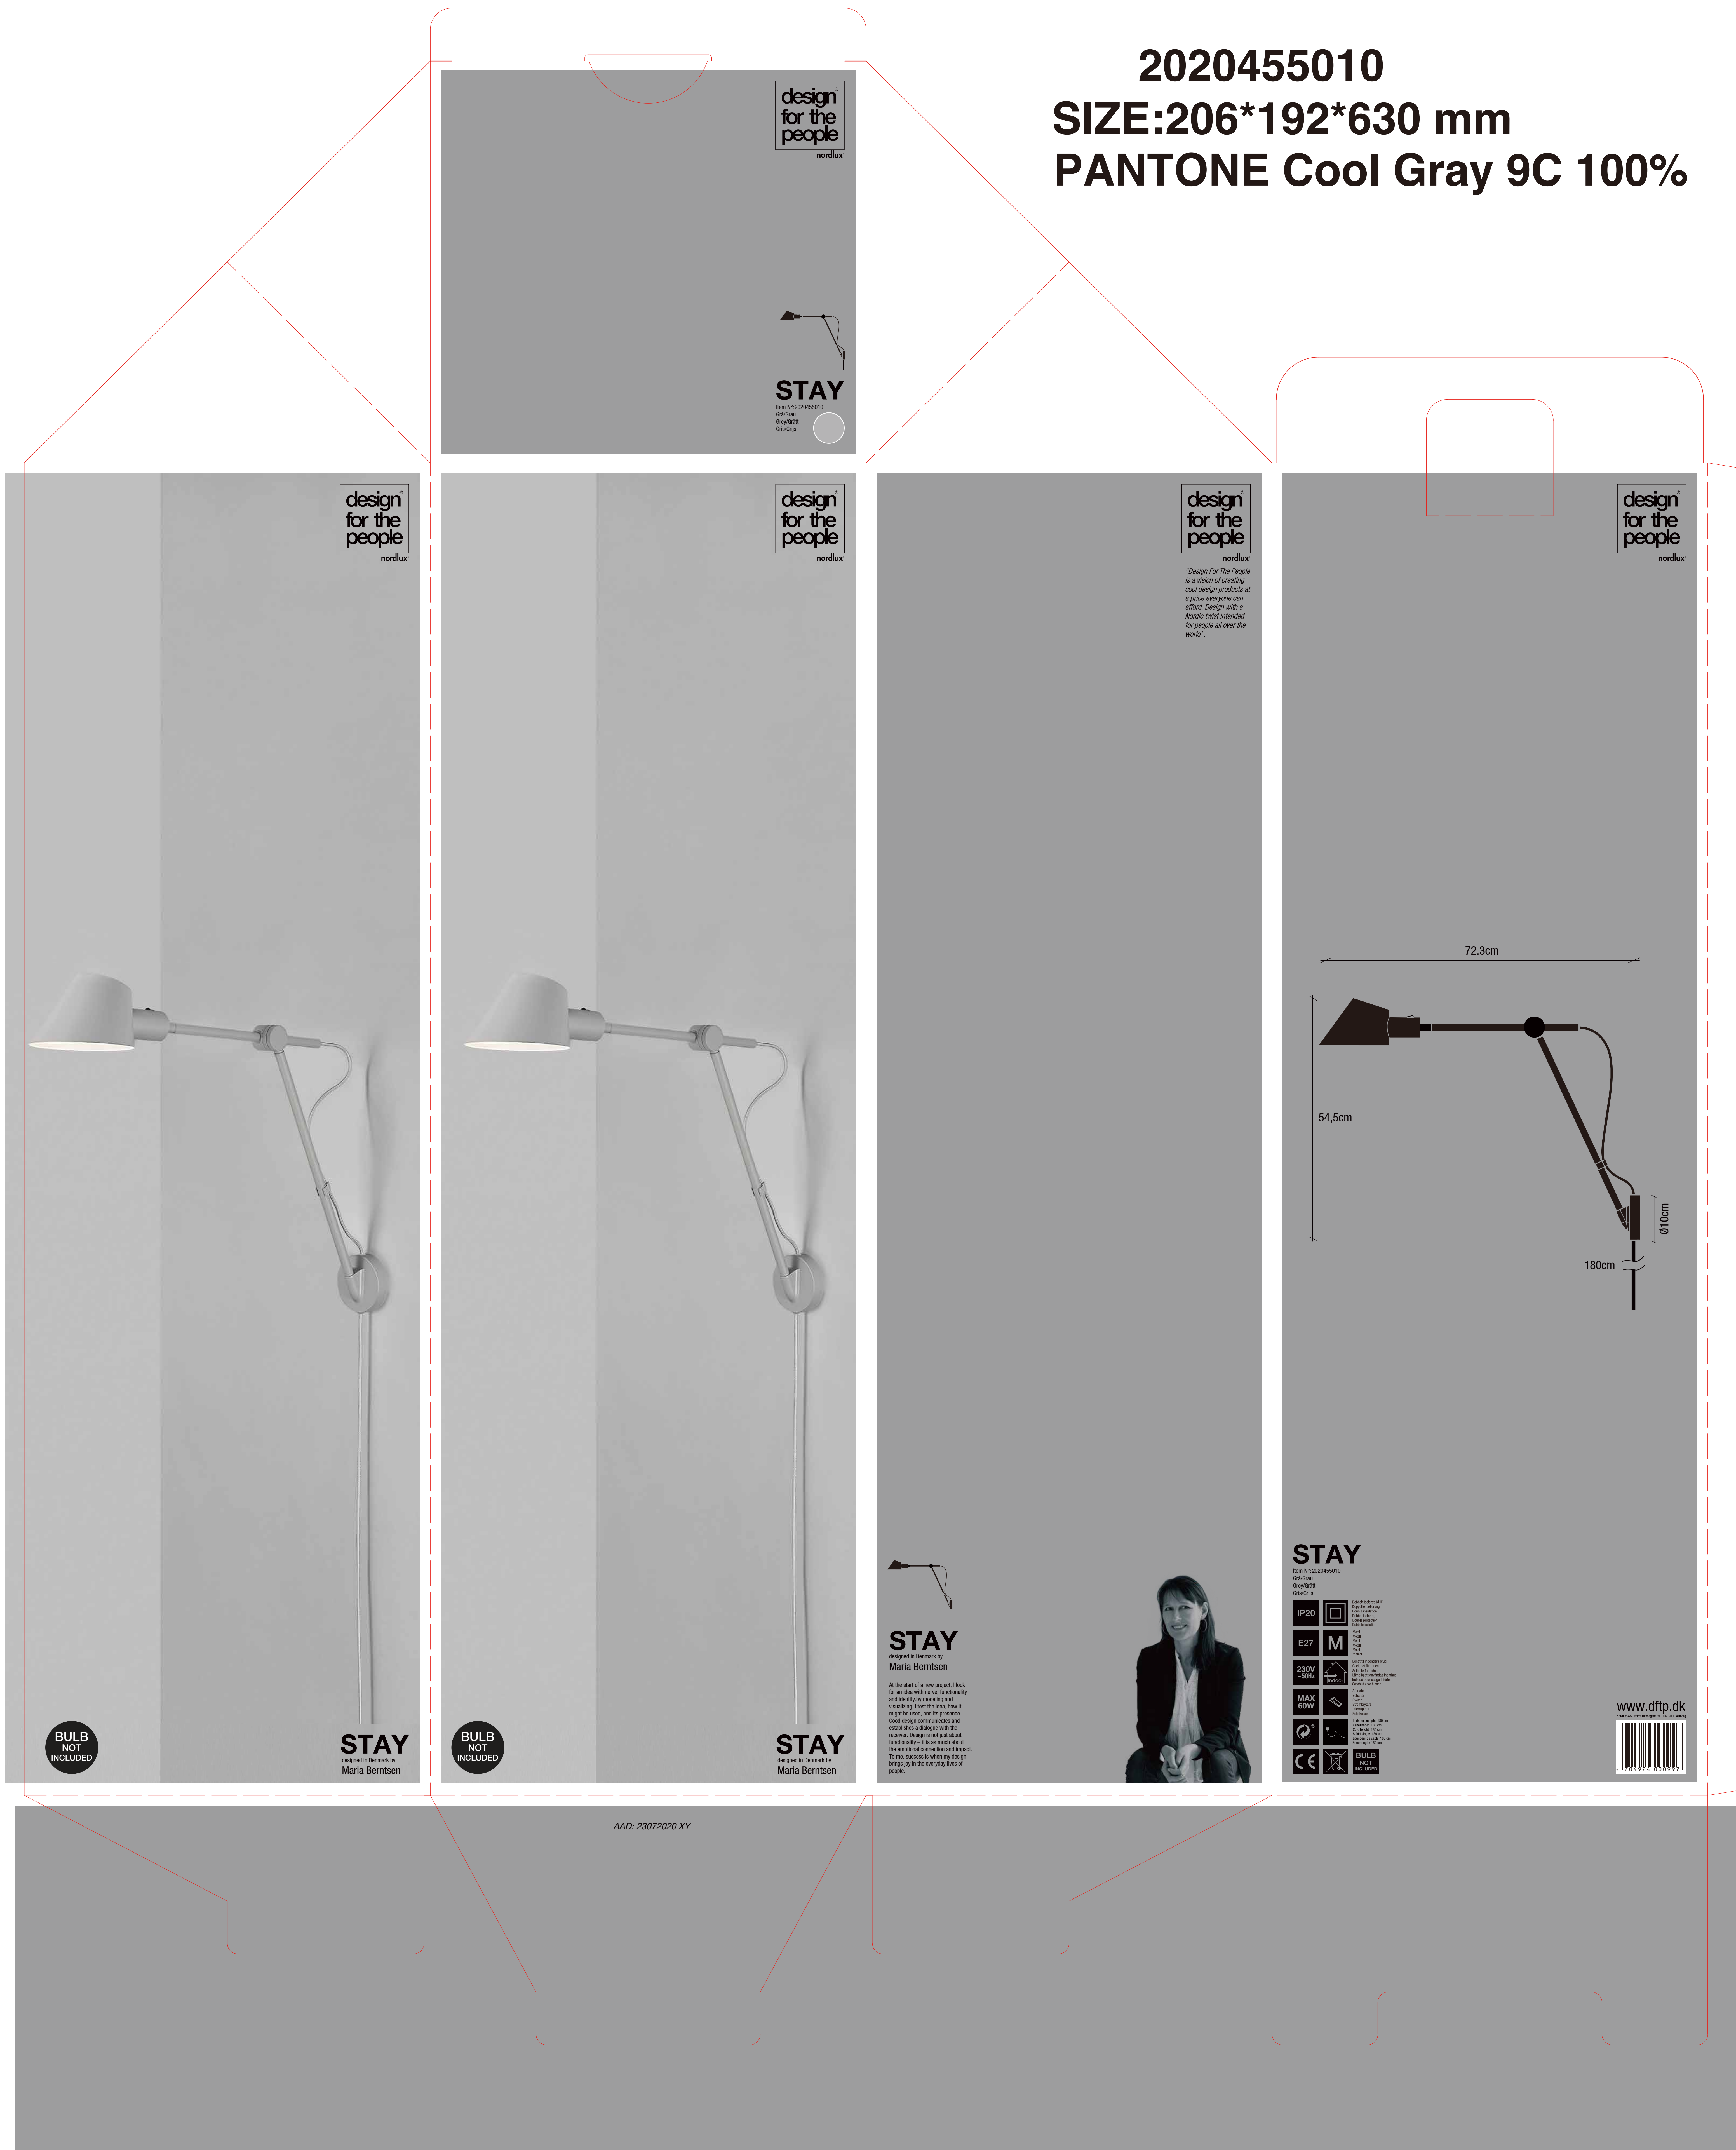

2020455010
SIZE:206*192*630 mm
PANTONE Cool Gray 9C 100%

design
for the
people
nordisk

design
for the
people
nordisk

design
for the
people
nordisk

design
for the
people
nordisk