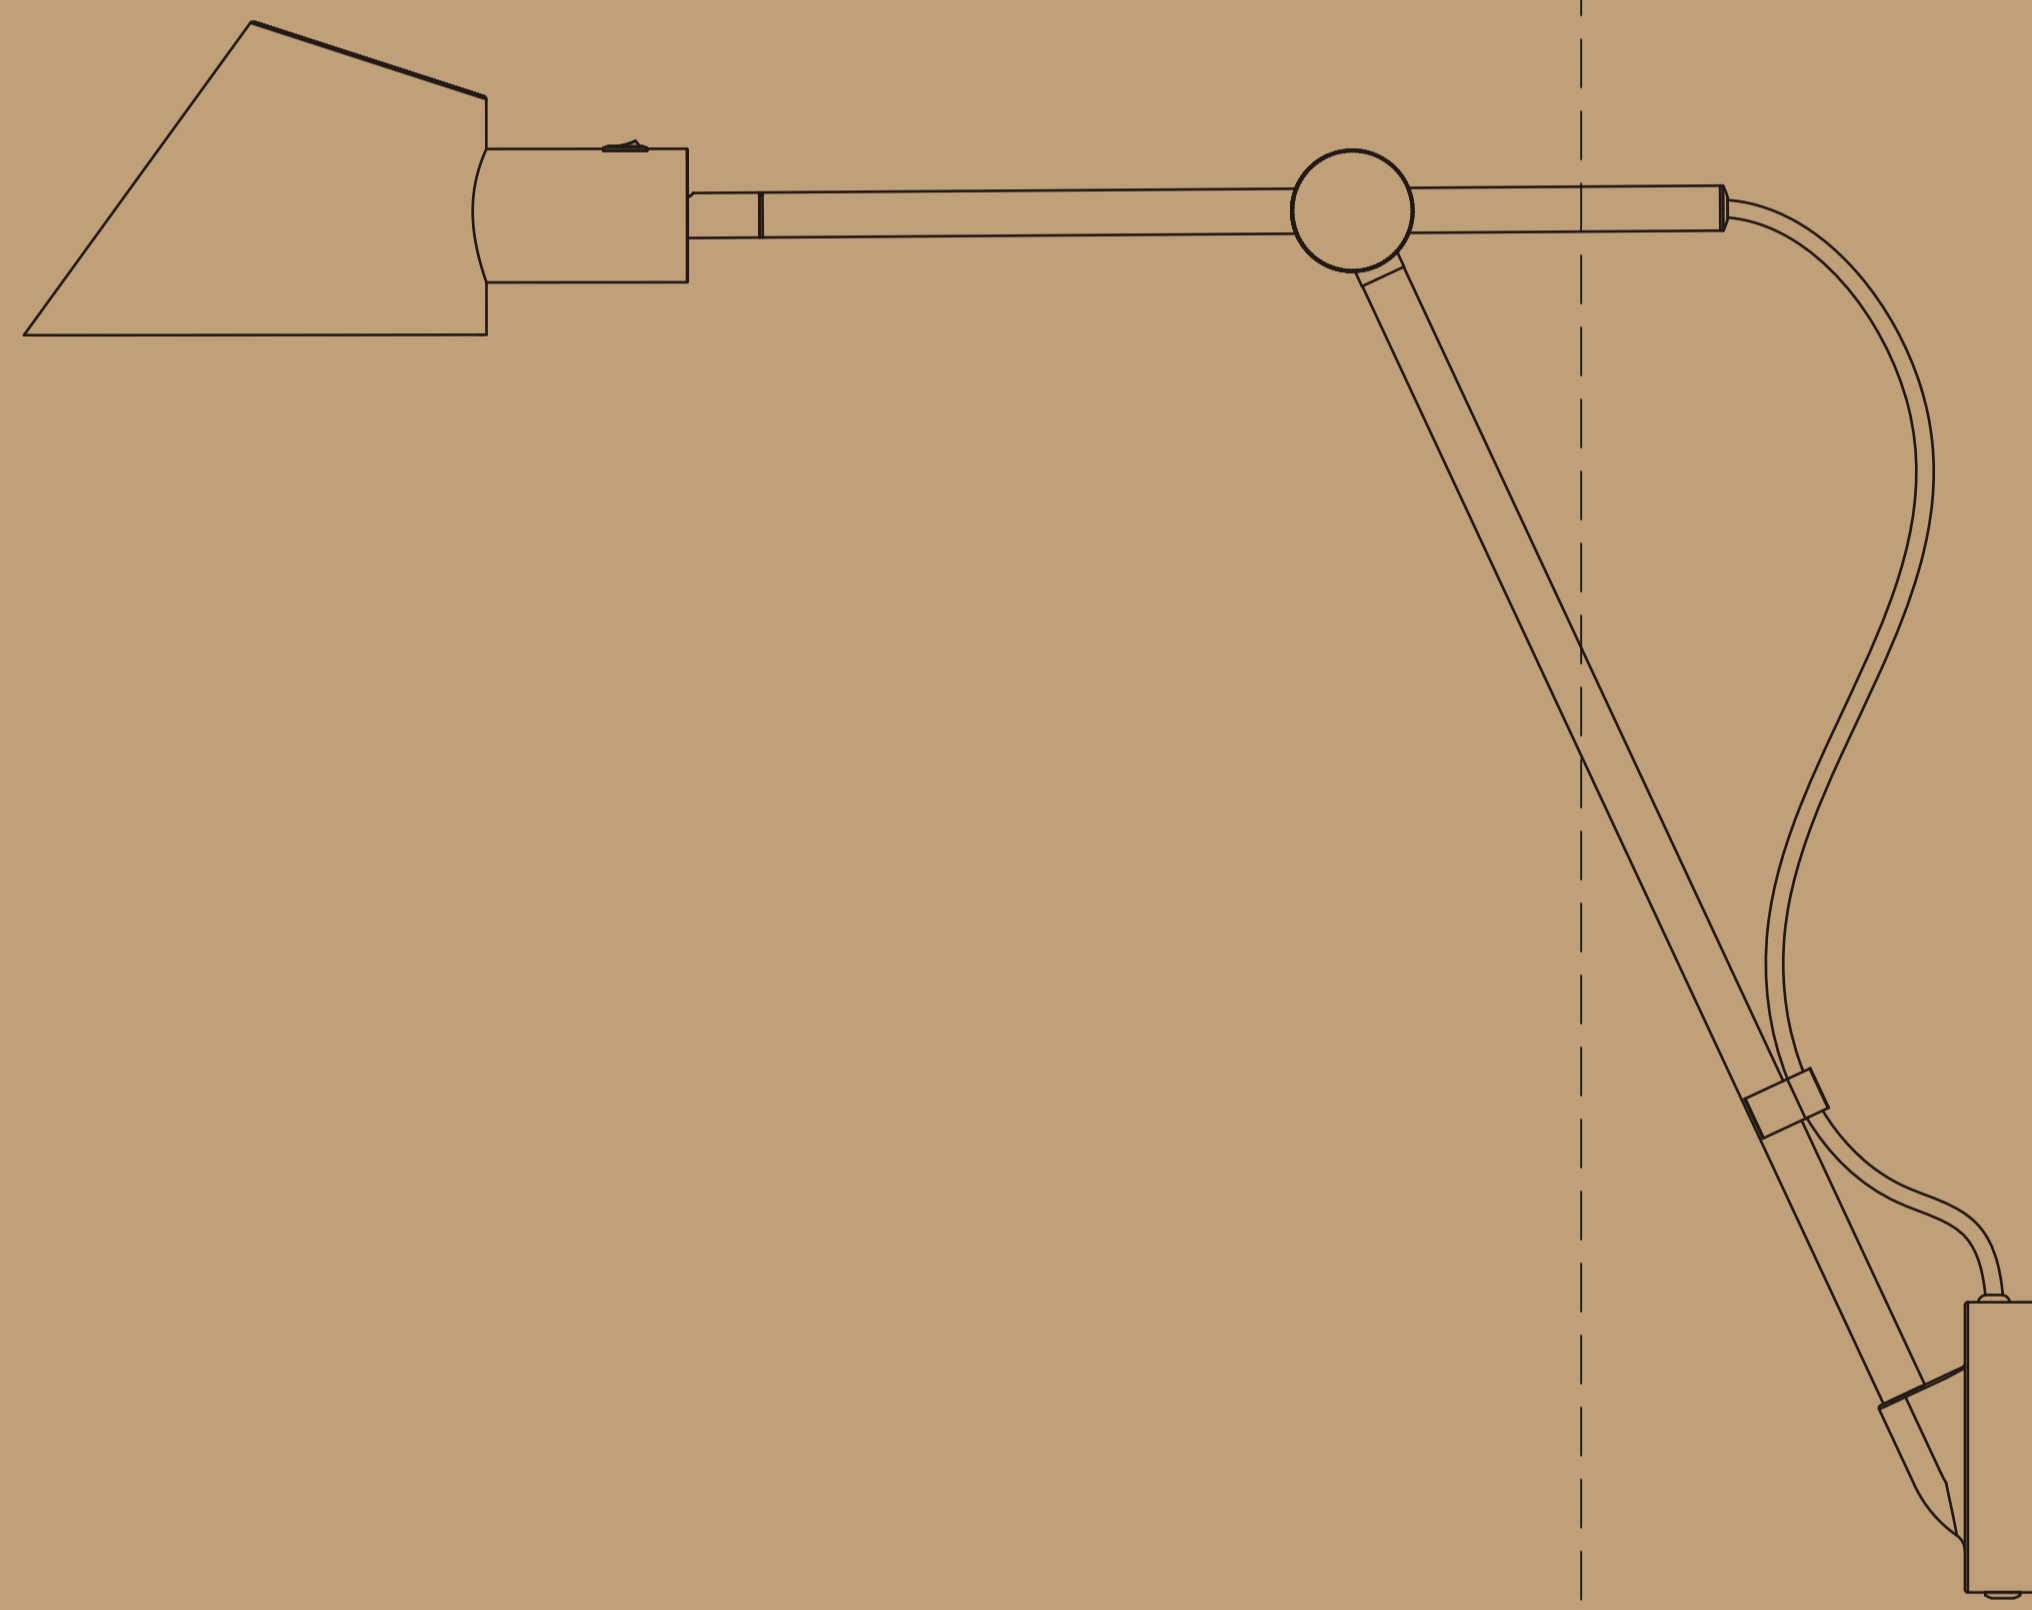

730

135

215

135

215

30

165

STAY
Maria Berntsen

STAY
Maria Berntsen

STAY
Maria Berntsen

905

640

100

Maria Berntsen
Maria Berntsen

Nordlux UK
Unit 22, Deanfield Court
BB7 1QS Clitheroe Lancashire
01200422777

AAD: 09112021 XY

STAY
Maria Berntsen

Item number 2020455010
Color Grey
Material Metal
IP Class IP20 - for indoor use, Class II
Voltage 220-240V - 50/60Hz
Cable Textile cable, Grey, 180 cm, replaceable
Light source E27, Max. 60W, Excl. light source

www.dfglobal.com

5 704924 000857

0.01858384	KG
GROSS WEIGHT COLOR BOX (KG)	VOLUME COLOR BOX (CBM)
KG	64 x 13.5 x 21.5 CM
NET WEIGHT COLOR BOX (KG)	Height x Width x Depth COLOR BOX (CM)