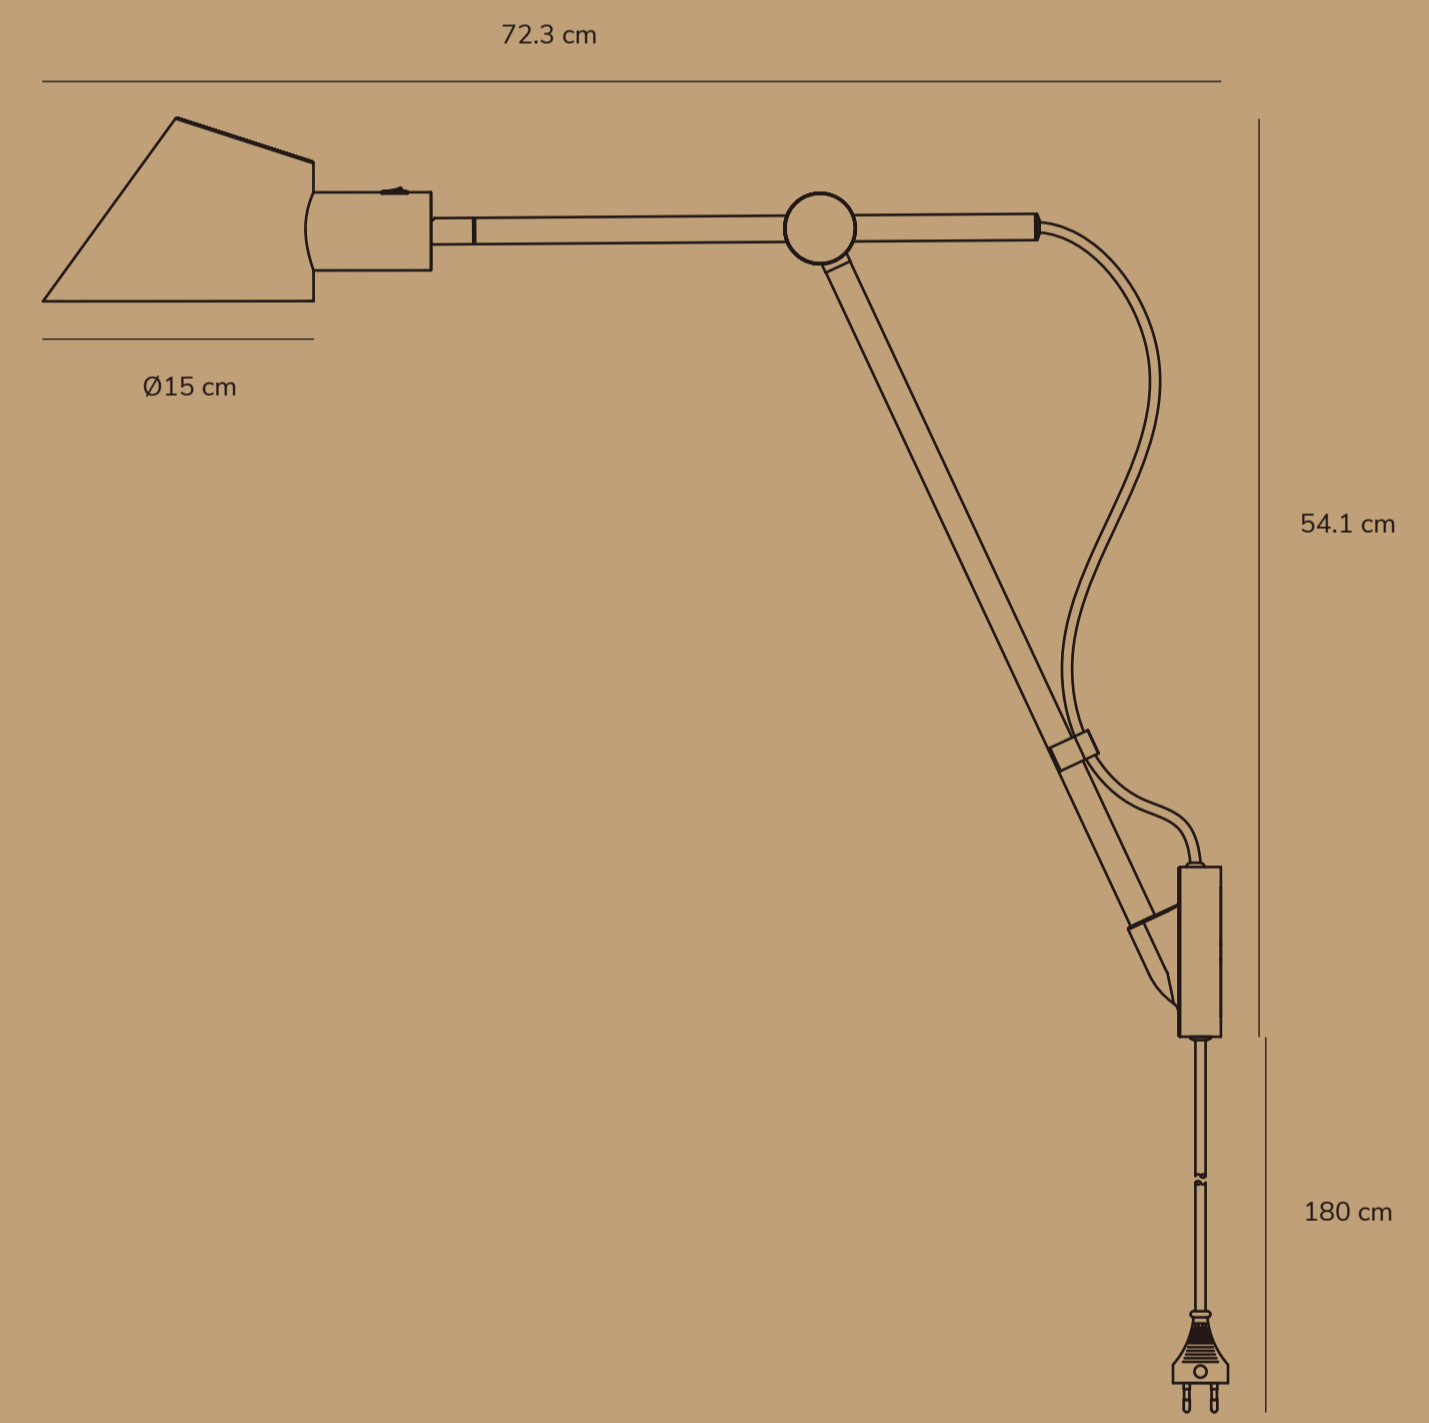

730

135

215

135

215

30

165

STAY
Maria Berntsen

STAY
Maria Berntsen

STAY
Maria Berntsen

905

640

100

Maria Berntsen
Maria Berntsen

Nordlux UK
Unit 22, Deanfield Court
BB7 1QS Clitheroe Lancashire
01200422777

AAD: 09112021 XY

STAY
Maria Berntsen

Item number 2020455010
Color Grey
Material Metal
IP Class IP20 - for indoor use, Class II
Voltage 220-240V - 50/60Hz
Cable Textile cable, Grey, 180 cm, replaceable
Light source E27, Max. 60W, Excl. light source

www.dfglobal.com

5 704924 000857

0.01858384	KG
GROSS WEIGHT COLOR BOX (KG)	VOLUME COLOR BOX (CBM)
KG	64 x 13.5 x 21.5 CM
NET WEIGHT COLOR BOX (KG)	Height x Width x Depth COLOR BOX (CM)