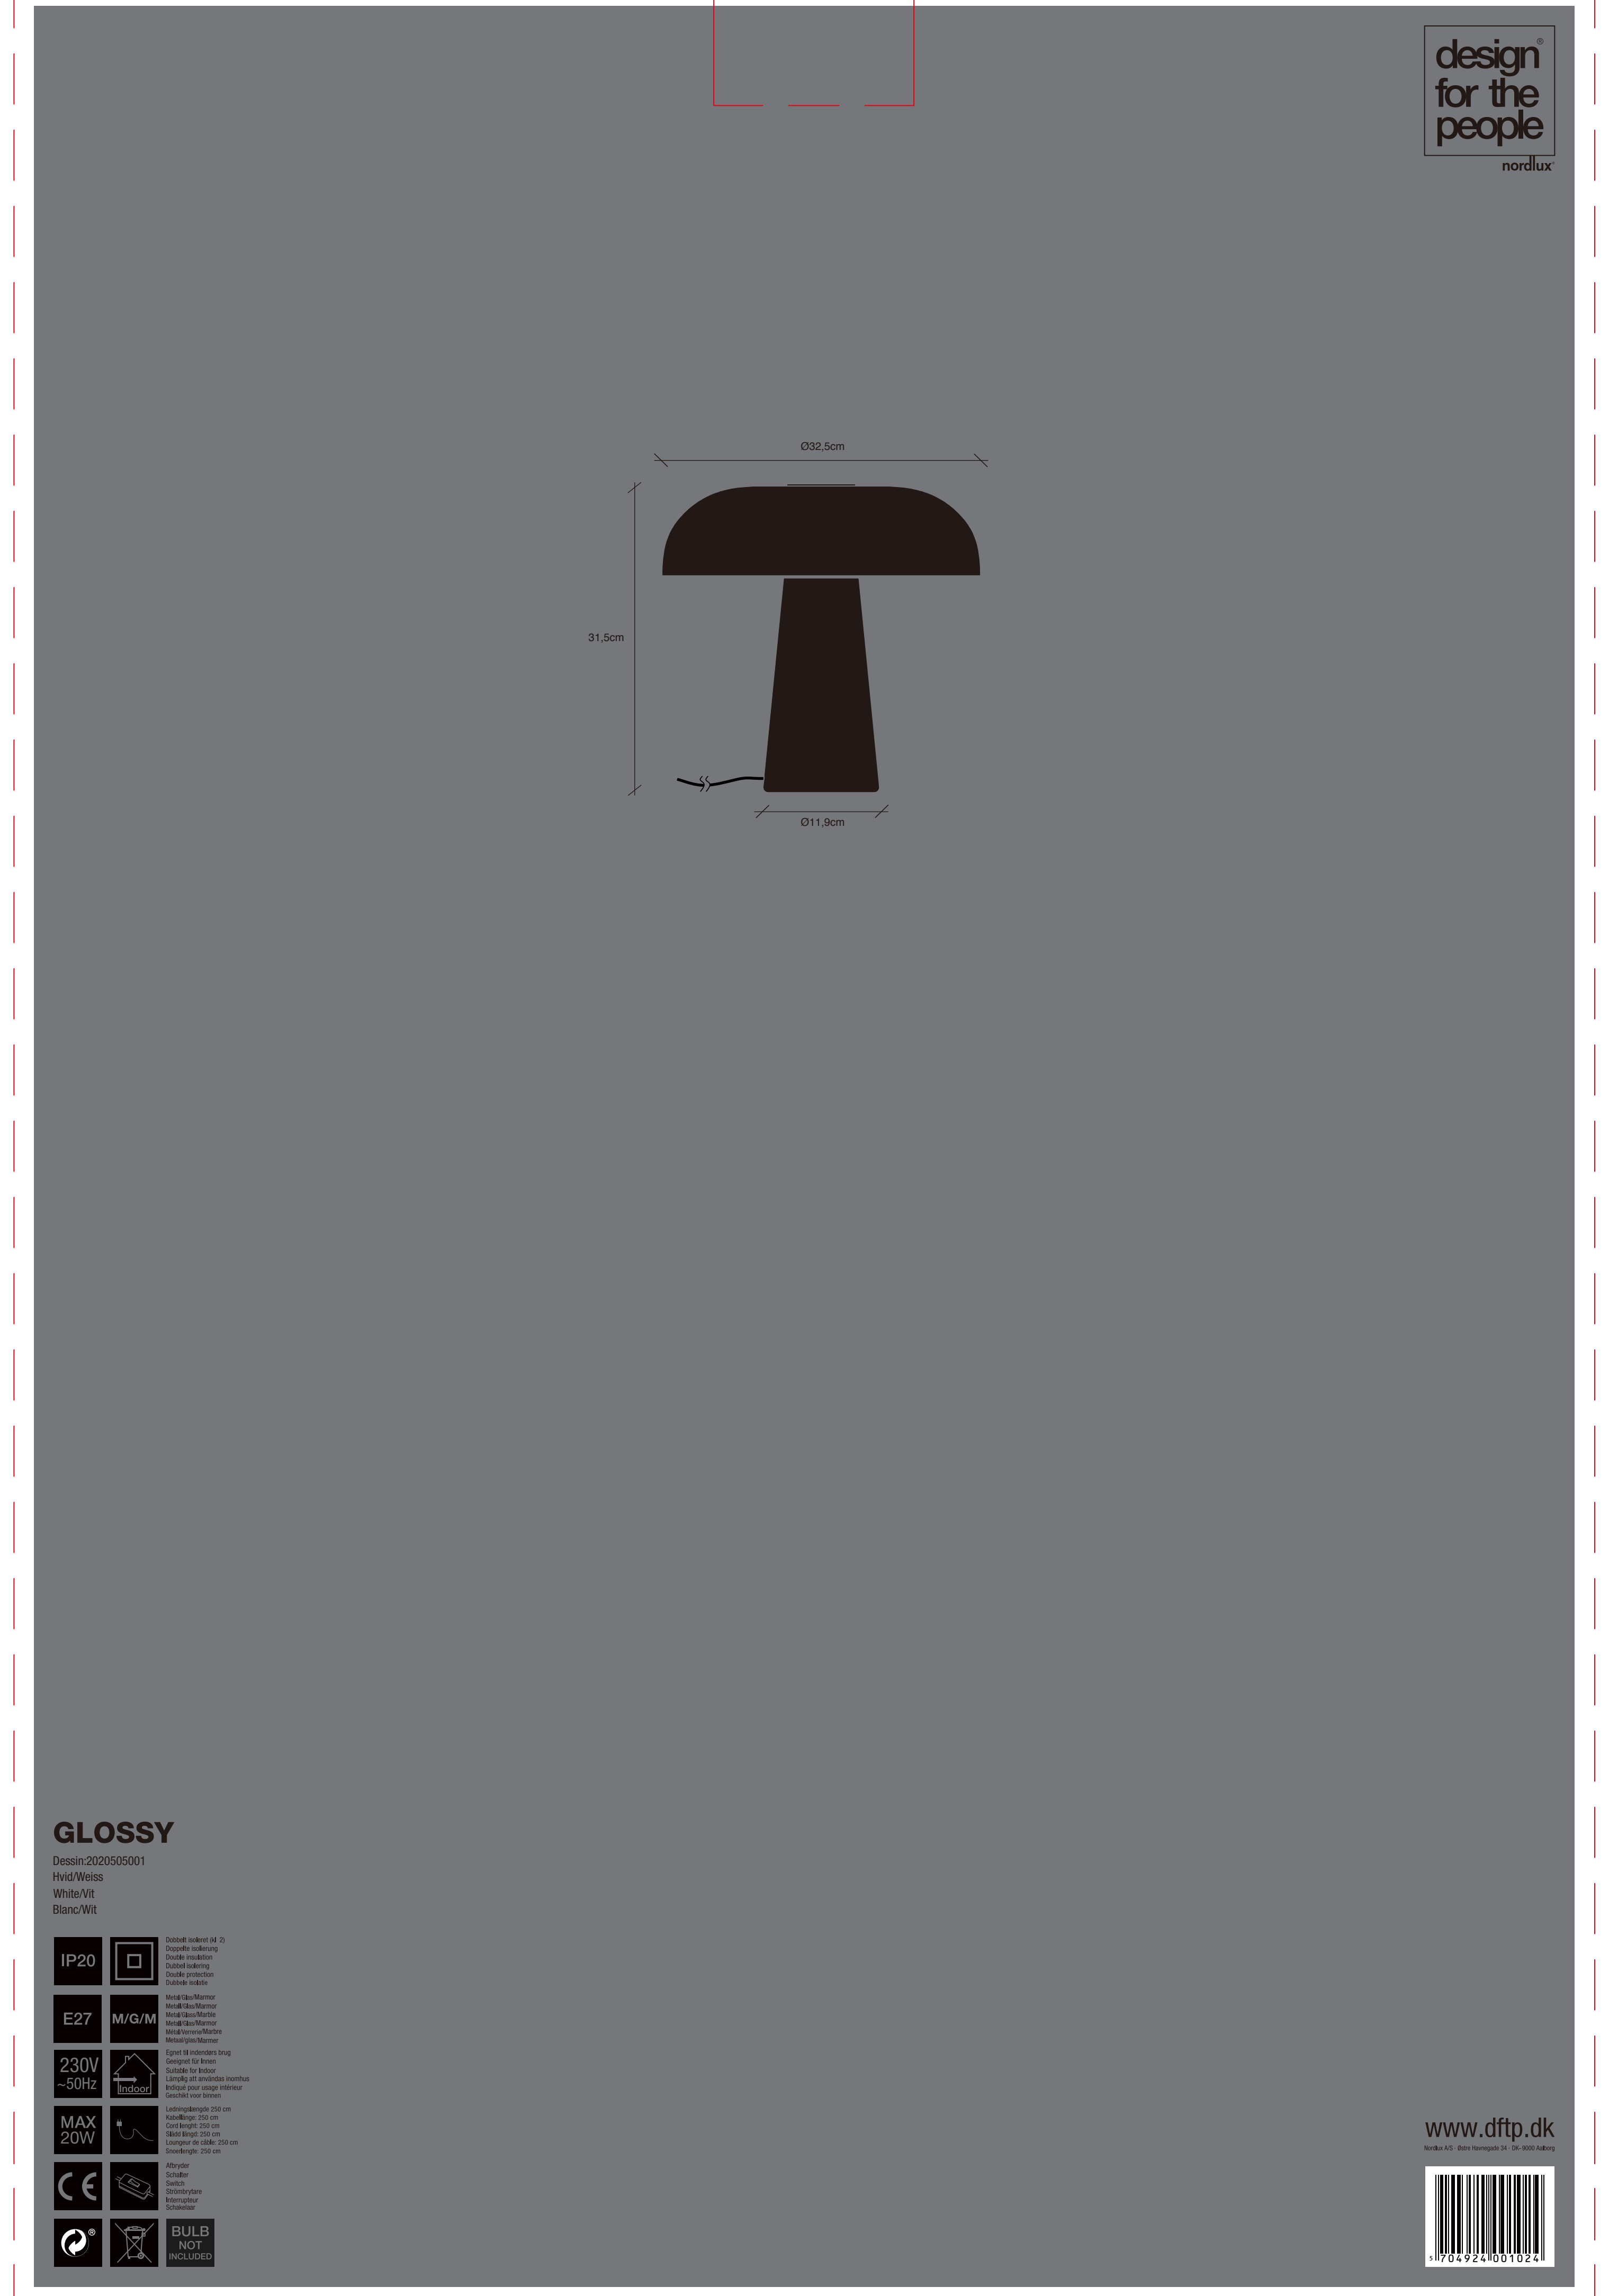

**BULB
NOT
INCLUDED**

**BULB
NOT
INCLUDED**

GLOSSY

design for the people
nordlux
Mushroom
Lamp

GLOSSY

design for the people
nordlux
Mushroom
Lamp

www.dftp.dk

AAD: 1502020 XY