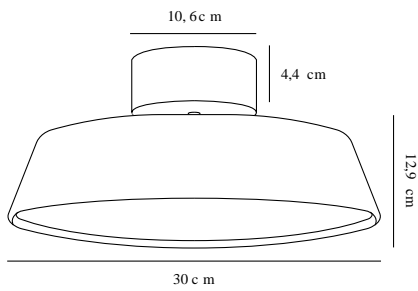

# ALBA DIM | CEILING LIGHTING | WHITE

2020556001

Voltage (V): 230 Volt  
IP degree if the fixture includes  
two types of IP degree: IP20  
Class (Class I, Class II, Class III):  
Class 2 (Double isolated)  
Lampholder type (eg, E27/E14,  
etc): LED Module  
Dimmerable: True

Primary material: Metal  
Secondary material: Acrylic

Color: White  
Width (cm): 30  
Length (cm): 30  
Projection (cm): 12.9  
Tilt Angle (°): 35

EAN: 5704924001031  
Item Number: 2020556001  
Pcs Per Master Carton: 3

Sales Box Height (cm): 37.5  
Sales Box Width (cm): 34.5  
Sales Box Depth (cm): 19.5  
Sales Box Volume m<sup>3</sup>: 0.0252  
Net weight of the luminaire (kg):  
1.101

Useful Lumen (lm): 610  
Color Temperature (K): 3000  
Ra-value : 80  
Lifetime (h): 20000  
Spread Angle (°) (beam angle of  
luminaire): 120  
Candela (cd) (for directional  
lamp only): 0  
Energy Class: E