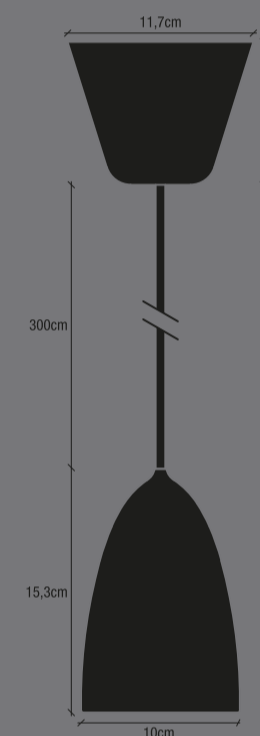

design
for the
people
nordlux