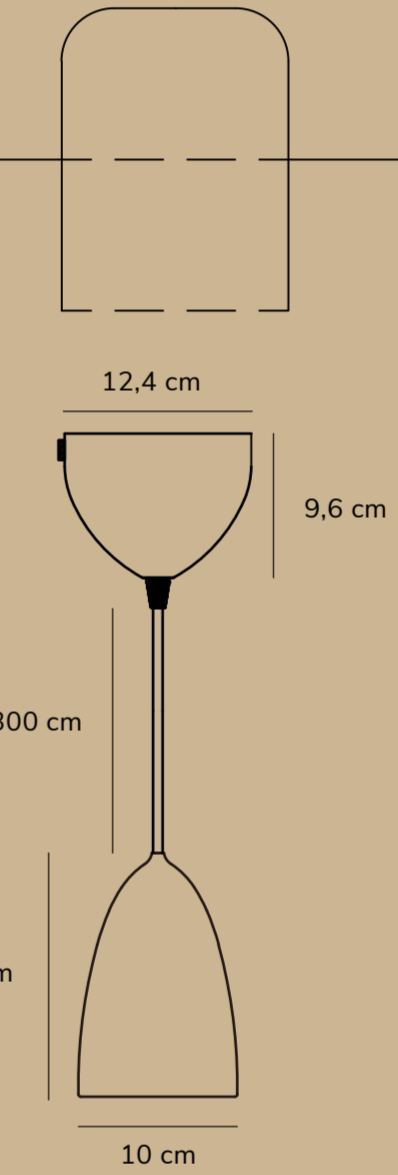

605

145

145

145

145

25

20

145

225

97.5

NEXUS 2.0

by *Bonnelycke mdd*

Bonnelycke mdd was established in 1988. Driven by a nosurpressable urge and desire to work constructively and innovatively, Bonnelycke mdd started his career with the design of lamps, furniture and interior decorating. Quickly, he became known as an unconventional architect with no whims and fancies.

His ability to challenge and optimize the manufacturing process itself is to be found in Henrik's original professional background as a toolmaker. "It could be fun" and "of course it can be done" – are phrases often used in his company.

From day one, the core of his work has been to create products simply because they are needed. Designs by Bonnelycke mdd grow out of a specific need or requirement expressed by the customer – and by the general public as such. This has resulted in a comprehensive portfolio of projects and designs allowing the company to slowly but steadily expand over the years.

Bonnelycke mdd

NEXUS 2.0

by *Bonnelycke mdd*

NEXUS 2.0

by *Bonnelycke mdd*

Socket type
GU10

Bulb not
included

6
Max
wattage

NEXUS 2.0

by *Bonnelycke mdd*

Item number 2020563001
Color White/telegrey
Material Metal
IP Class IP20-for indoor use, Class II
Voltage 220-240V ~ 50/60Hz
Cable Textile cable: White 300cm non replaceable
Light source GU10,Max.6W Excl.light source

Net Weight	0.0407 CBN	KG
Volume	0.0003 CBN	M3
Net Weight	0.0407 CBN	KG
Volume	0.0003 CBN	M3

Nordlux UK
Unit 22, Deanfield Court
BB7 1QS Clitheroe Lancashire
01200422777
AAD: 01122023 BL