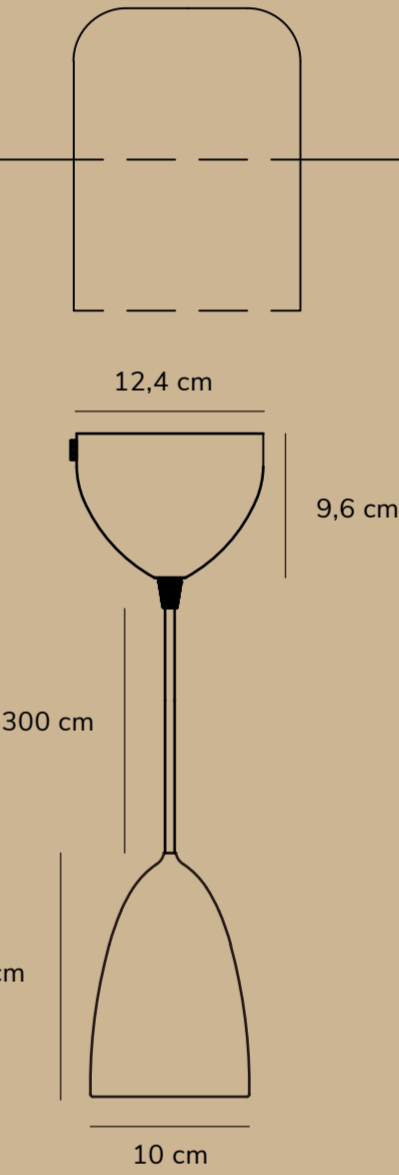

605

145

145

145

145

25

20

145

225

97.5

NEXUS 2.0

by Bonnellycke mdd

Bonnellycke mdd was established in 1988. Driven by a nosurpressable urge and desire to work constructively and innovatively, Bonnellycke mdd started his career with the design of lamps, furniture and interior decorating. Quickly, he became known as an unconventional architect with no whims and fancies.

His ability to challenge and optimize the manufacturing process itself is to be found in Henrik's original professional background as a toolmaker. "It could be fun" and "of course it can be done" – are phrases often used in his company.

From day one, the core of his work has been to create products simply because they are needed. Designs by Bonnellycke mdd grow out of a specific need or requirement expressed by the customer – and by the general public as such. This has resulted in a comprehensive portfolio of projects and designs allowing the company to slowly but steadily expand over the years.

Bonnellycke mdd

NEXUS 2.0

by Bonnellycke mdd

Nordlux UK
Unit 22, Deanfield Court
BB7 1QS Clitheroe Lancashire
01200422777
AAD: 01122023 BL

NEXUS 2.0

by Bonnellycke mdd

Socket type
GU10

Bulb not
included

Max
wattage

NEXUS 2.0

by Bonnellycke mdd

Item number 2020563003
Color Black
Material Metal
IP Class IP20-for indoor use, Class II
Voltage 220-240V ~ 50/60Hz
Cable Textile cable: Black 300cm non replaceable
Light source GU10,Max 6W Excl.light source