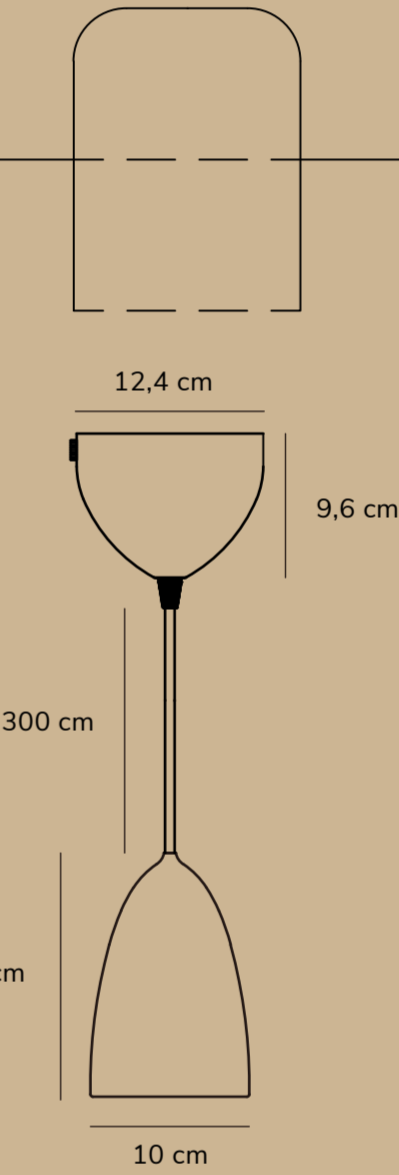

605

145

145

145

145

25

20

145

Max
wattage

NEXUS 2.0

by Bonnellycke mdd

Item number 2020563003
Color Black
Material Metal
IP Class IP20-for indoor use, Class II
Voltage 220-240V ~ 50/60Hz
Cable Textile cable: Black 300cm non replaceable
Light source GU10,Max 6W Excl.light source