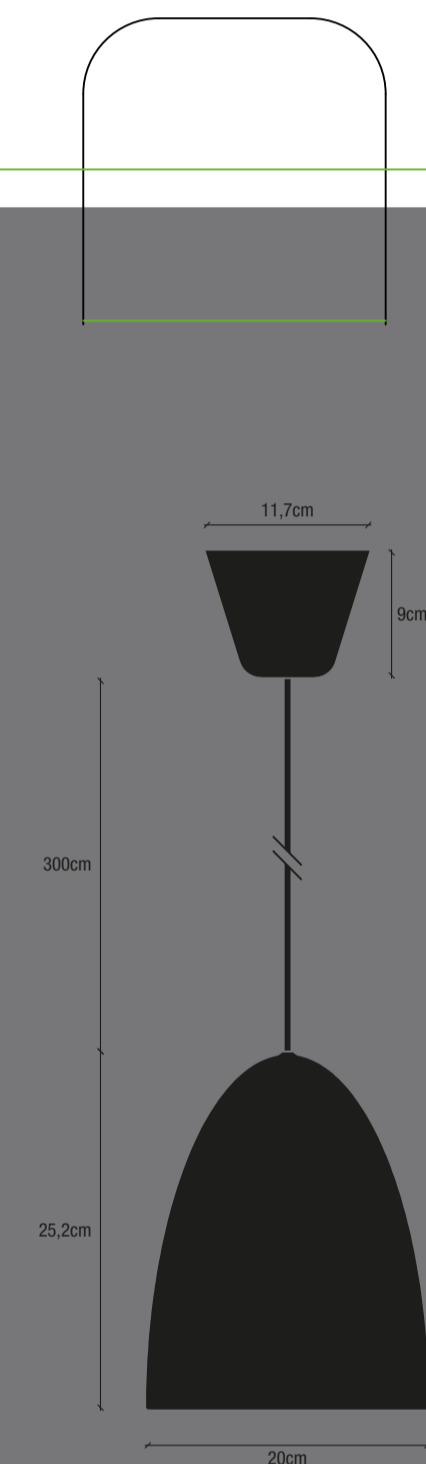

NEXUS 2.0

IP20	□	Double-sided diffuser Double-sided diffuser Double-sided diffuser
E27	M/P	Max. Power Max. Power Max. Power
230V	⚡	230V 230V 230V
MAX 40W	⚡	MAX 40W MAX 40W MAX 40W
☾	☾	BULB NOT INCLUDED
♻️	♻️	♻️

www.dftp.dk

AAD: 14052020 XY

Height x Width x Depth COLOR BOX (CM)	31.5x24x24
NET WEIGHT COLOR BOX (KG)	0.15
GROSS WEIGHT COLOR BOX (KG)	1.42
VOLUME COLOR BOX (CBM)	0.018