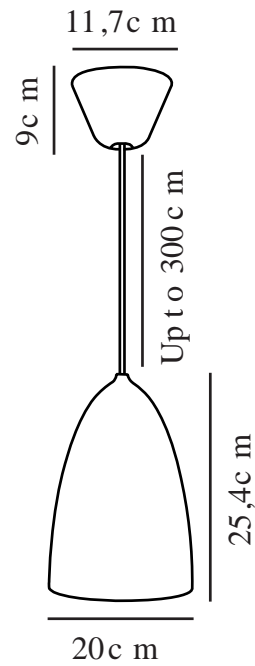

NEXUS 2 | PENDANT | WHITE/TELEGREY

2020583001

Voltage (V): 230 Volt
IP degree: IP20
Maximum bulb wattage (W): 40W
Class (Class 1, Class 2, Class 3):
Class 2 (Double isolated)
Socket type: E27

Primary material: Metal
Secondary material: Plastic
Colour of the cable: White
Length of the cable (cm): 300
Surface material of the cable:
Textile
Is the cable replaceable: False
Colour: White/Telegrey

Height (cm): 25.4
Width (cm): 20
Shade Diameter (cm): 20
Shade Height (cm): 25.2

EAN: 5704924002342
Item Number: 2020583001
Pcs Per Master Carton: 2

Sales Box Height (cm): 32
Sales Box Width(cm): 22.5
Sales Box Depth (cm): 22.5
Sales Box Volume m³ : 0.0162
Product net weight (kg): 0.89