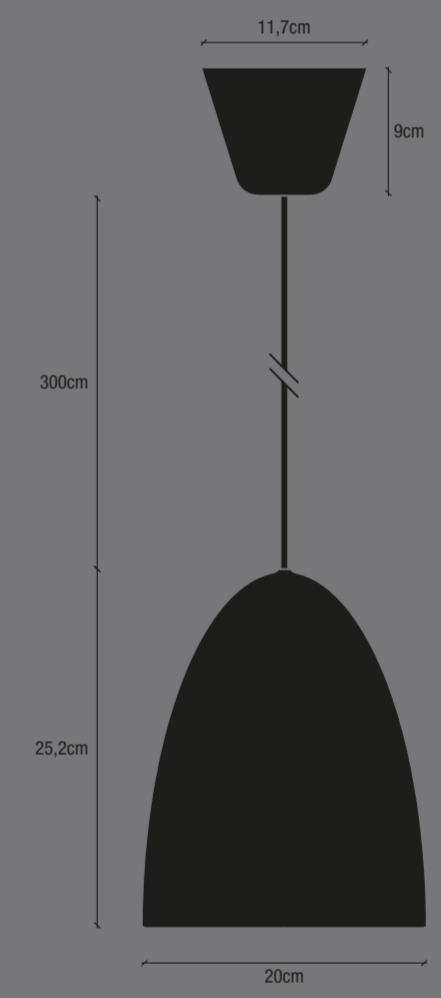

design for the people
nordlux

design for the people
nordlux

design for the people
nordlux

- IP20
- E27
- 230V
- MAX 40W
- CE
- BULB NOT INCLUDED