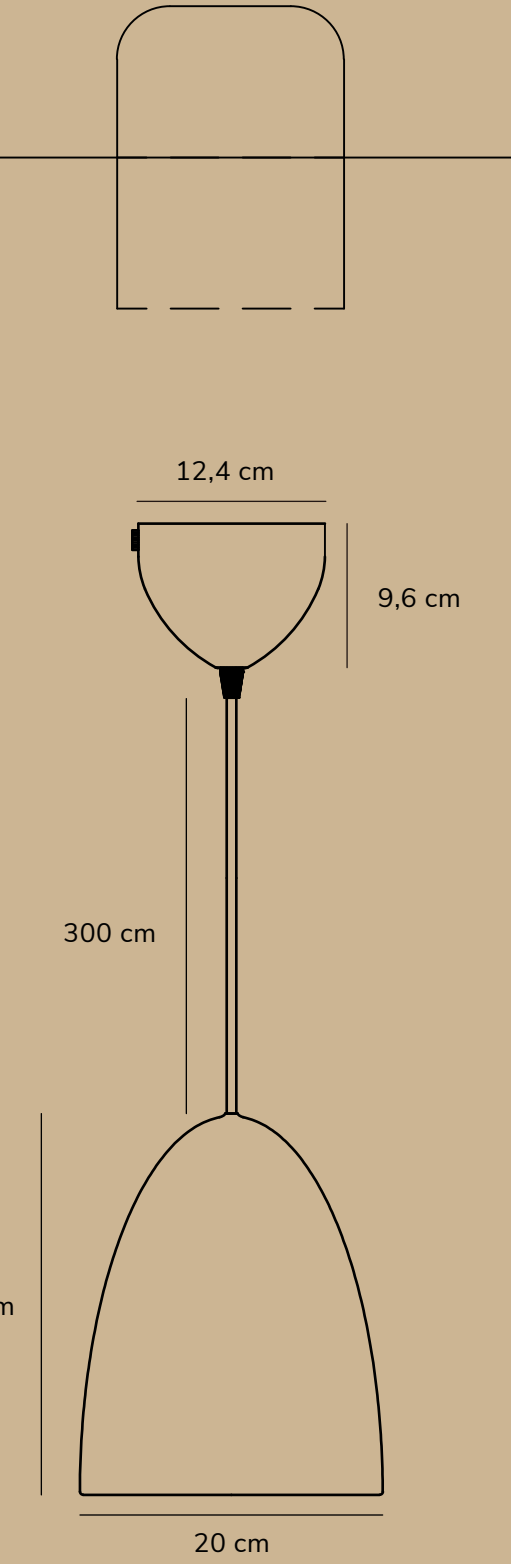

NEXUS 2.0
by Bonnelycke mdd

Item number 2020583003
Color Black
Material Metal
IP Class IP20-for indoor use, Class II
Voltage 220-240V ~ 50/60Hz
Cable Textile cable: Black 300cm non replaceable
Light source E27,Max.40W Excl. light source

Height x Width x Depth COLOR BOX (CM)	NET WEIGHT COLOR BOX (KG)
29.5 x 23 x 23	KG
GROSS WEIGHT COLOR BOX (KG)	VOLUME COLOR BOX (CBM)
KG	0.01563CBM