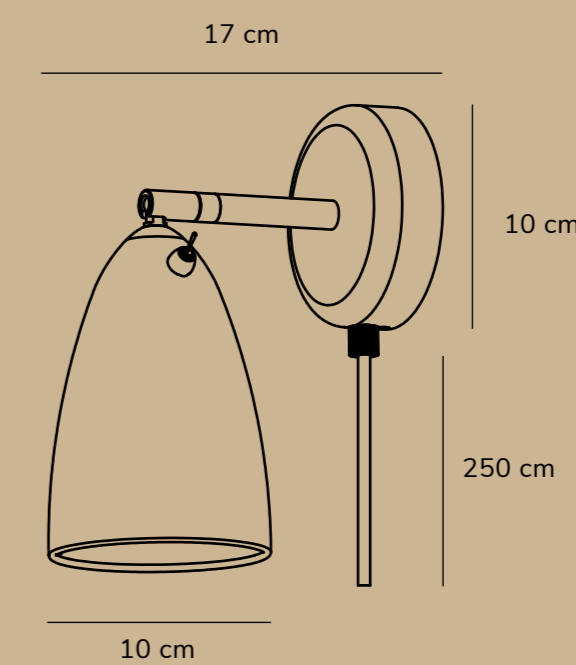

Nordlux UK
Unit 22, Deanfield Court
BB7 1QS Clitheroe Lancashire
01200422777
AAD-20022024 BL

WELSH	UK
YSGYTHWR	YSGYTHWR
YSGYTHWR	YSGYTHWR
YSGYTHWR	YSGYTHWR