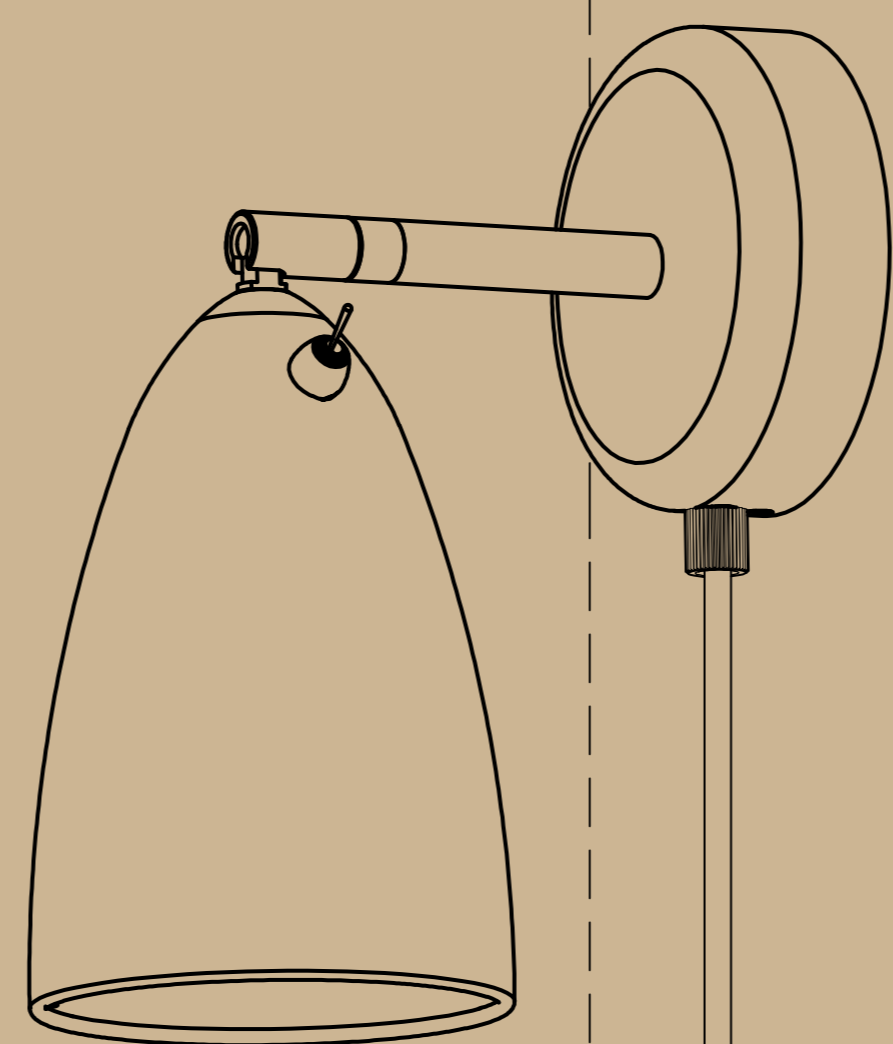

NEXUS 2.0
by Bonnellycke mdd

Item number 2020601001
Color White
Material Metal
IP Class IP20-for indoor use, Class II
Voltage 220-240V - 50/60Hz
Cable PVC cable: White 250cm replaceable
Switch On the fixture
Light source GU10,Max,LED 6W Excl.light source