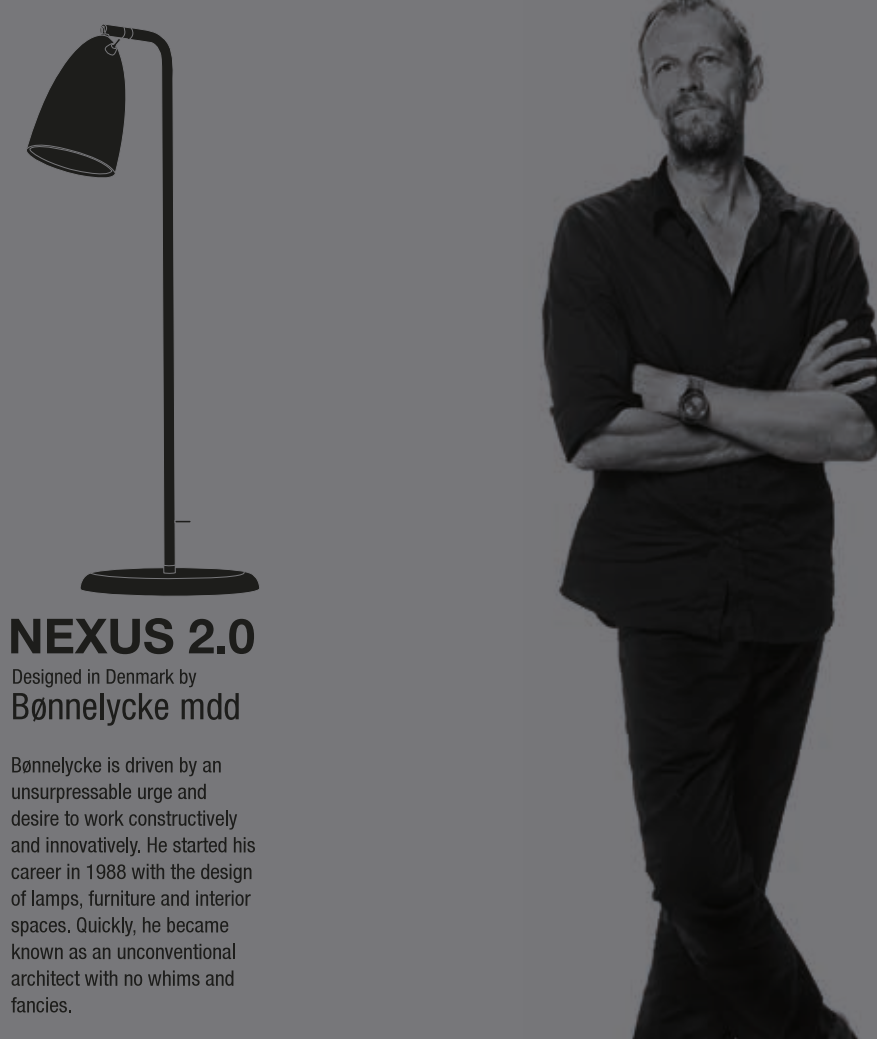

design
for the
people

nordlux

design
for the
people

nordlux

**BULB
NOT
INCLUDED**

design
for the
people

nordlux

**BULB
NOT
INCLUDED**

design
for the
people

nordlux

design
for the
people

nordlux

NEXUS 2.0

www.dftp.dk

AAD: 14052020 XY