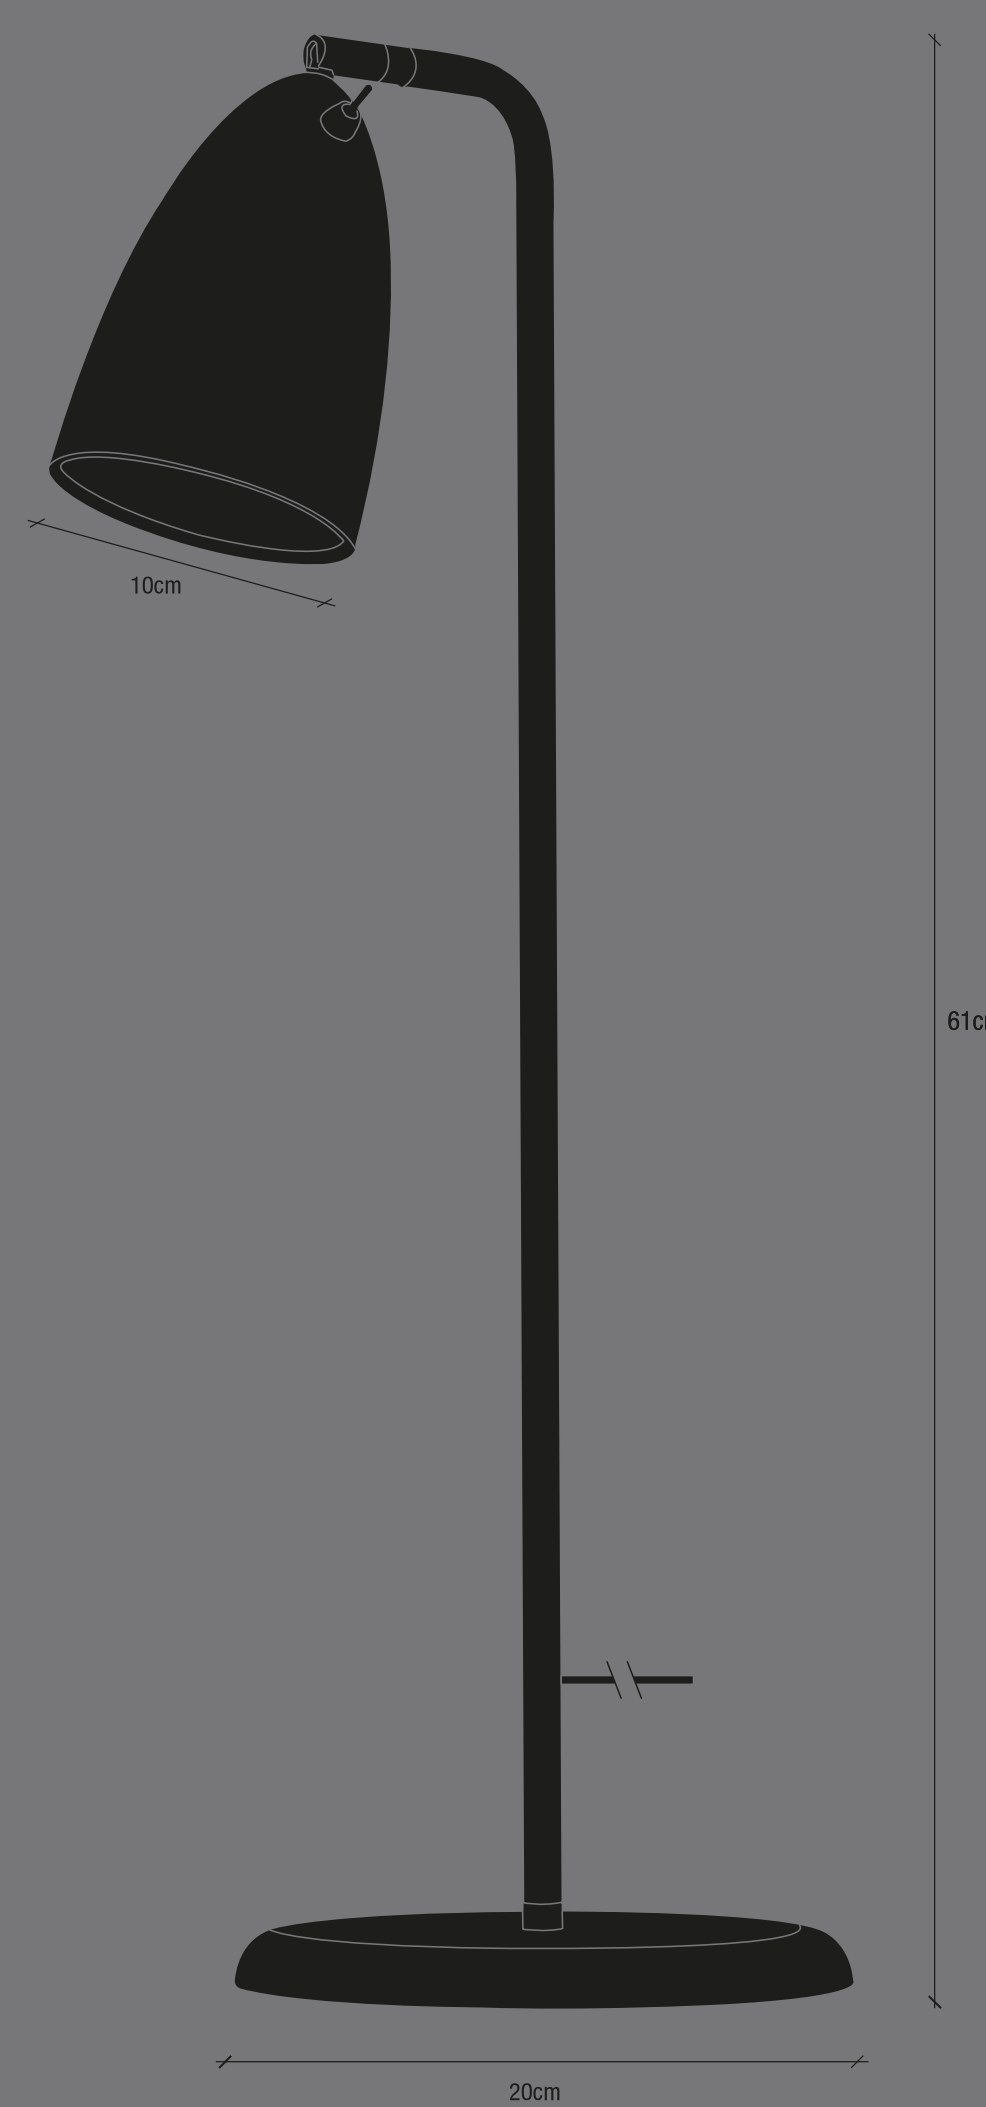

design
for the
people

nordlux