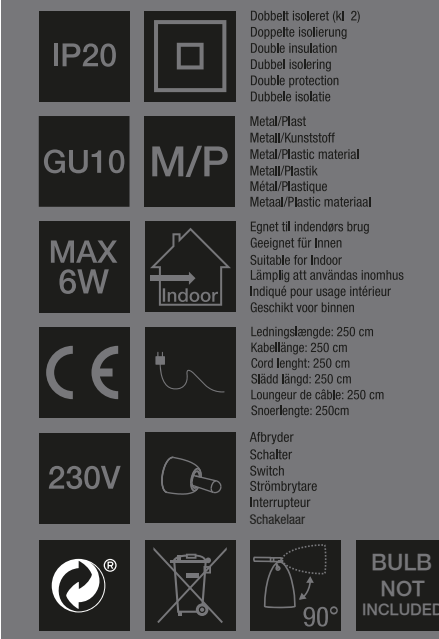

design
for the
people

nordlux

design
for the
people

nordlux

**BULB
NOT
INCLUDED**

design
for the
people

nordlux

**BULB
NOT
INCLUDED**

design
for the
people

nordlux

design
for the
people

nordlux

NEXUS 2.0

www.dftp.dk

AAD: 14052020 XY