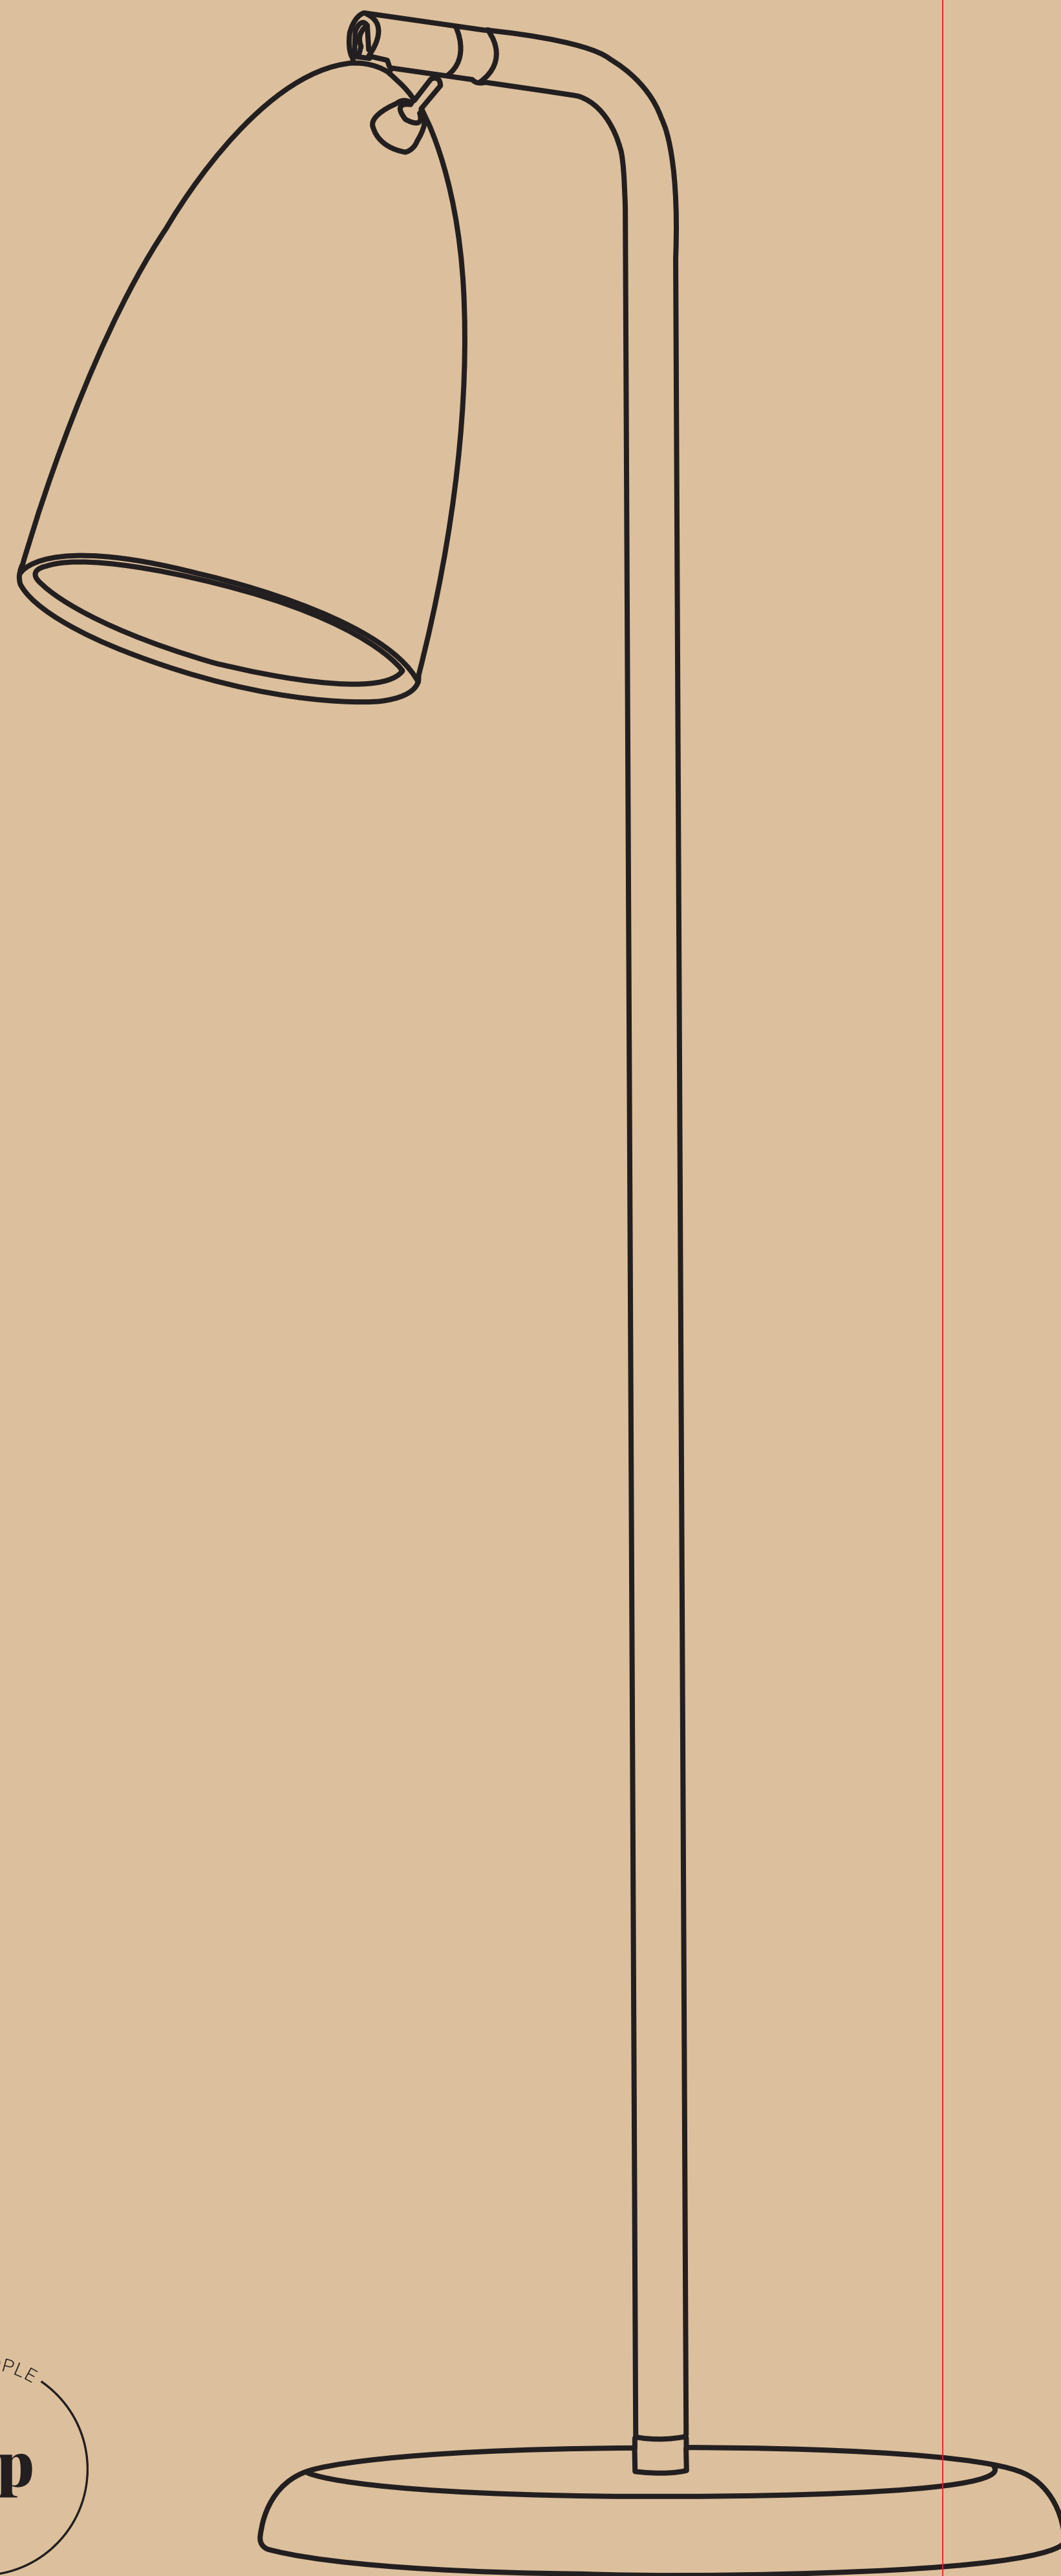

235*125*627MM

NEXUS 2.0

by Bønnelycke mdd

NEXUS 2.0

by Bønnelycke mdd

NEXUS 2.0

by Bønnelycke mdd

Bønnelycke mdd

Socket type
GU10

Bulb not
included

6
Max
wattage

NEXUS 2.0

by Bønnelycke mdd

- **Item number** 2020625001
- **Color** White
- **Material** Metal
- **IP Class** IP20-for indoor use, Class II
- **Voltage** 220-240V ~ 50/60Hz
- **Cable** PVC cable: White 250cm non replaceable
- **Light source** GU10,Max.6W Excl. light source

www.dftpglobal.com