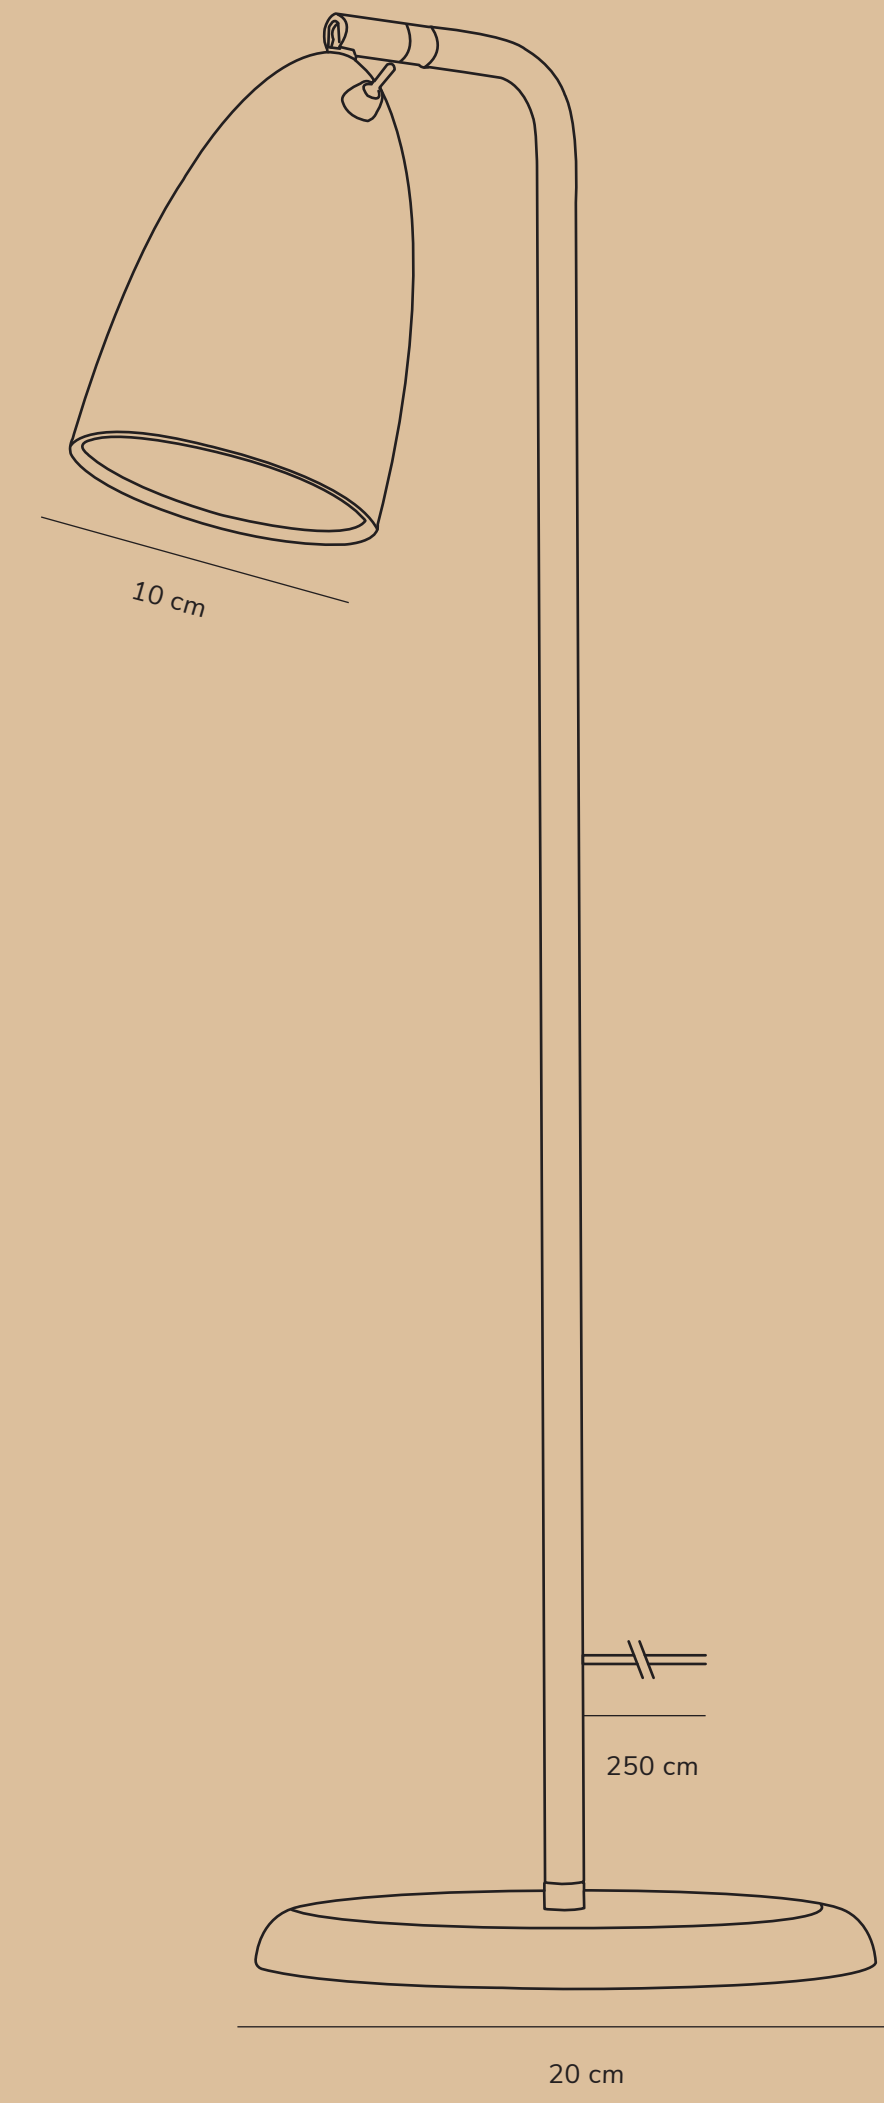

235*125*627MM

NEXUS 2.0

by Bønnelycke mdd

NEXUS 2.0

by Bønnelycke mdd

NEXUS 2.0

by Bønnelycke mdd

Bønnelycke mdd

Socket type
GU10

Bulb not
included

6
Max
wattage

NEXUS 2.0

by Bønnelycke mdd

- **Item number** 2020625001
- **Color** White
- **Material** Metal
- **IP Class** IP20-for indoor use, Class II
- **Voltage** 220-240V ~ 50/60Hz
- **Cable** PVC cable: White 250cm non replaceable
- **Light source** GU10,Max.6W Excl. light source

www.dftpglobal.com