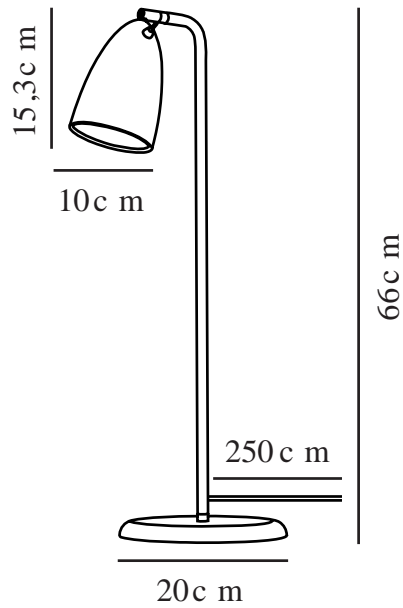

NEXUS 2 | TABLE LAMP | WHITE/TELEGREY

2020625001

Voltage (V): 230 Volt
IP degree: IP20
Maximum bulb wattage (W): 6W
Class (Class 1, Class 2, Class 3):
Class 2 (Double isolated)
Socket type: GU10
Switch placement: On the fixture

Primary material: Metal
Secondary material: Plastic
Colour of the cable: White
Length of the cable (cm): 250
Surface material of the cable:
Textile
Is the cable replaceable: False
Colour: White/Telegrey

Height (cm): 66
Shade Diameter (cm): 10
Shade Height (cm): 15.3
Outdoor base dimension (cm): 20
Tilt Angle (°): 90
Turning Angle (°): 350

EAN: 5704924002380
Item Number: 2020625001
Pcs Per Master Carton: 2

Sales Box Height (cm): 61
Sales Box Width (cm): 13
Sales Box Depth (cm): 21.5
Sales Box Volume m³: 0.017
Product net weight (kg): 1.499

- Minimalistic and timeless design
- Beautiful brass swivel tilt joint
- Satin matt finish
- Elegant and strong brushed brass on/off switch