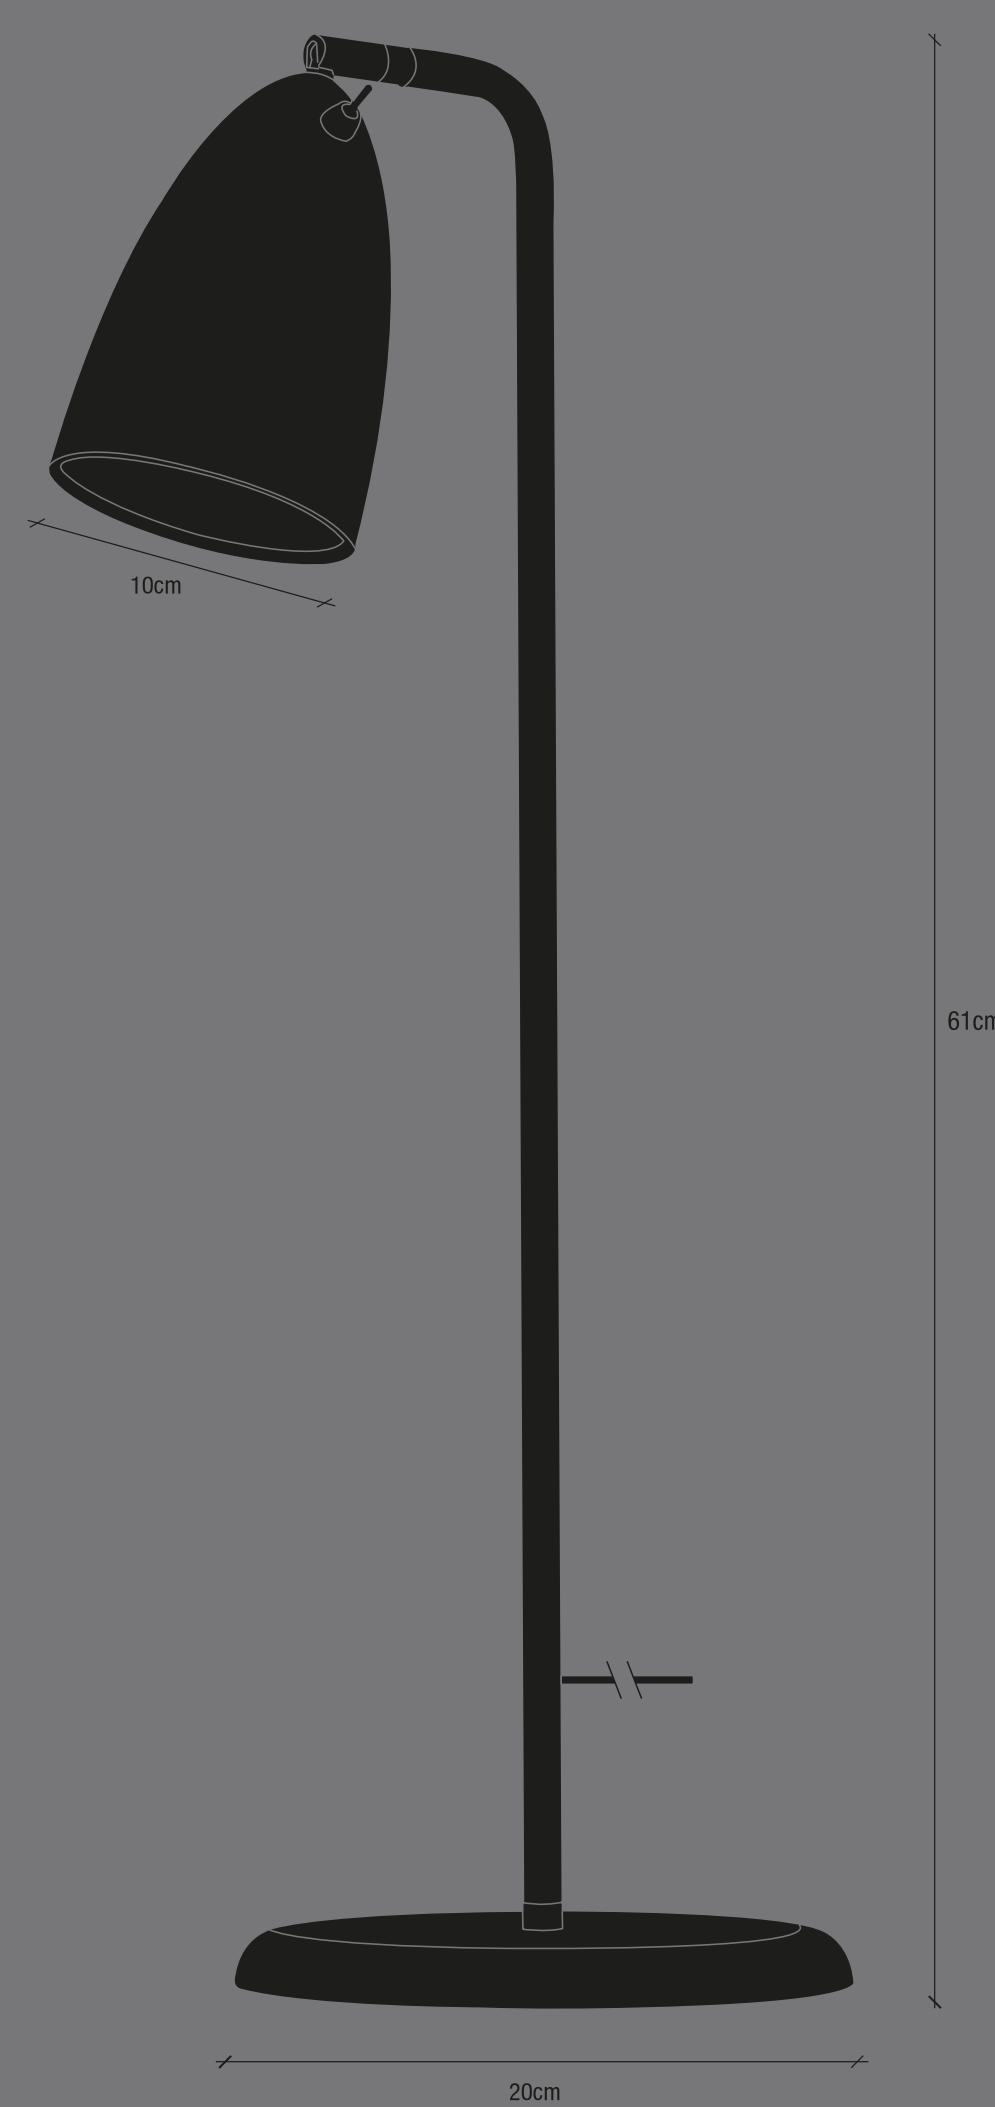

design
for the
people

nordlux