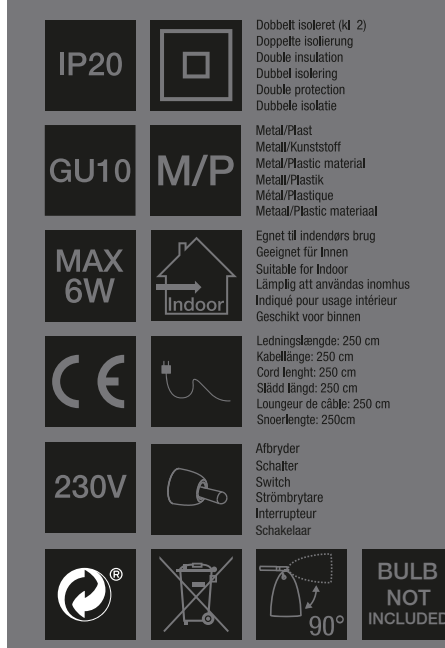

design
for the
people

nordlux

design
for the
people

nordlux

**BULB
NOT
INCLUDED**

design
for the
people

nordlux

**BULB
NOT
INCLUDED**

design
for the
people

nordlux

design
for the
people

nordlux

NEXUS 2.0

www.dftp.dk

AAD: 14052020 XY