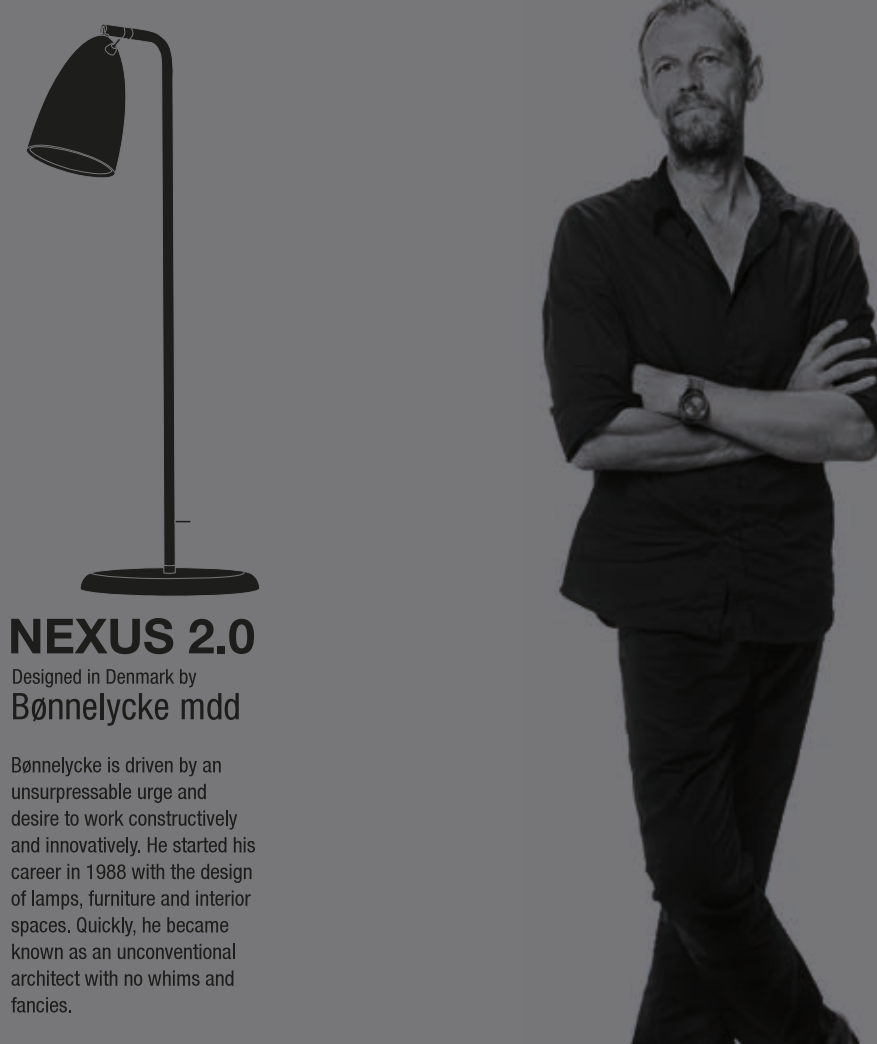

design
for the
people

nordlux

design
for the
people

nordlux

**BULB
NOT
INCLUDED**

design
for the
people

nordlux

**BULB
NOT
INCLUDED**

design
for the
people

nordlux

design
for the
people

nordlux

NEXUS 2.0

www.dftp.dk

AAD: 14052020 XY