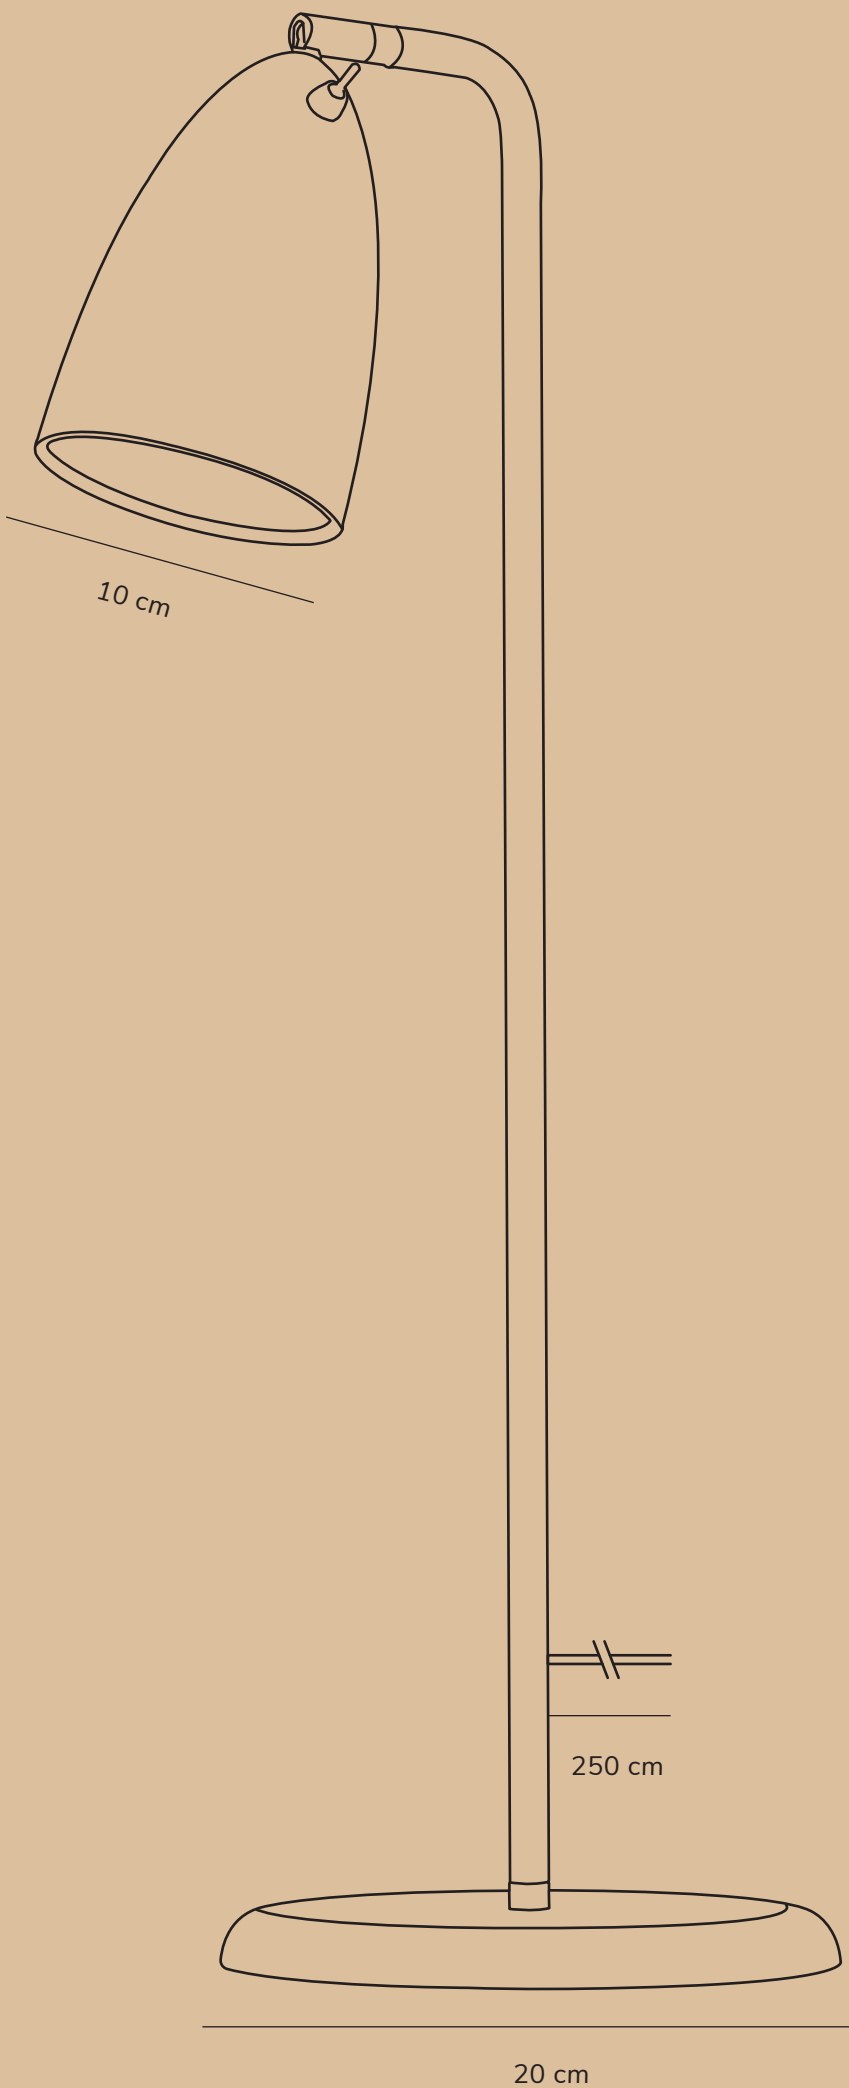

235*125*627MM

NEXUS 2.0

by Bønnelycke mdd

NEXUS 2.0

by Bønnelycke mdd

NEXUS 2.0

by Bønnelycke mdd

61 cm

Bønnelycke mdd

NEXUS 2.0

by Bønnelycke mdd

- **Item number** 2020625003
- **Color** Black
- **Material** Metal
- **IP Class** IP20-for indoor use, Class II
- **Voltage** 220-240V ~ 50/60Hz
- **Cable** PVC cable: Black 250cm non replaceable
- **Light source** GU10,Max.6W Excl. light source

www.dftpglobal.com