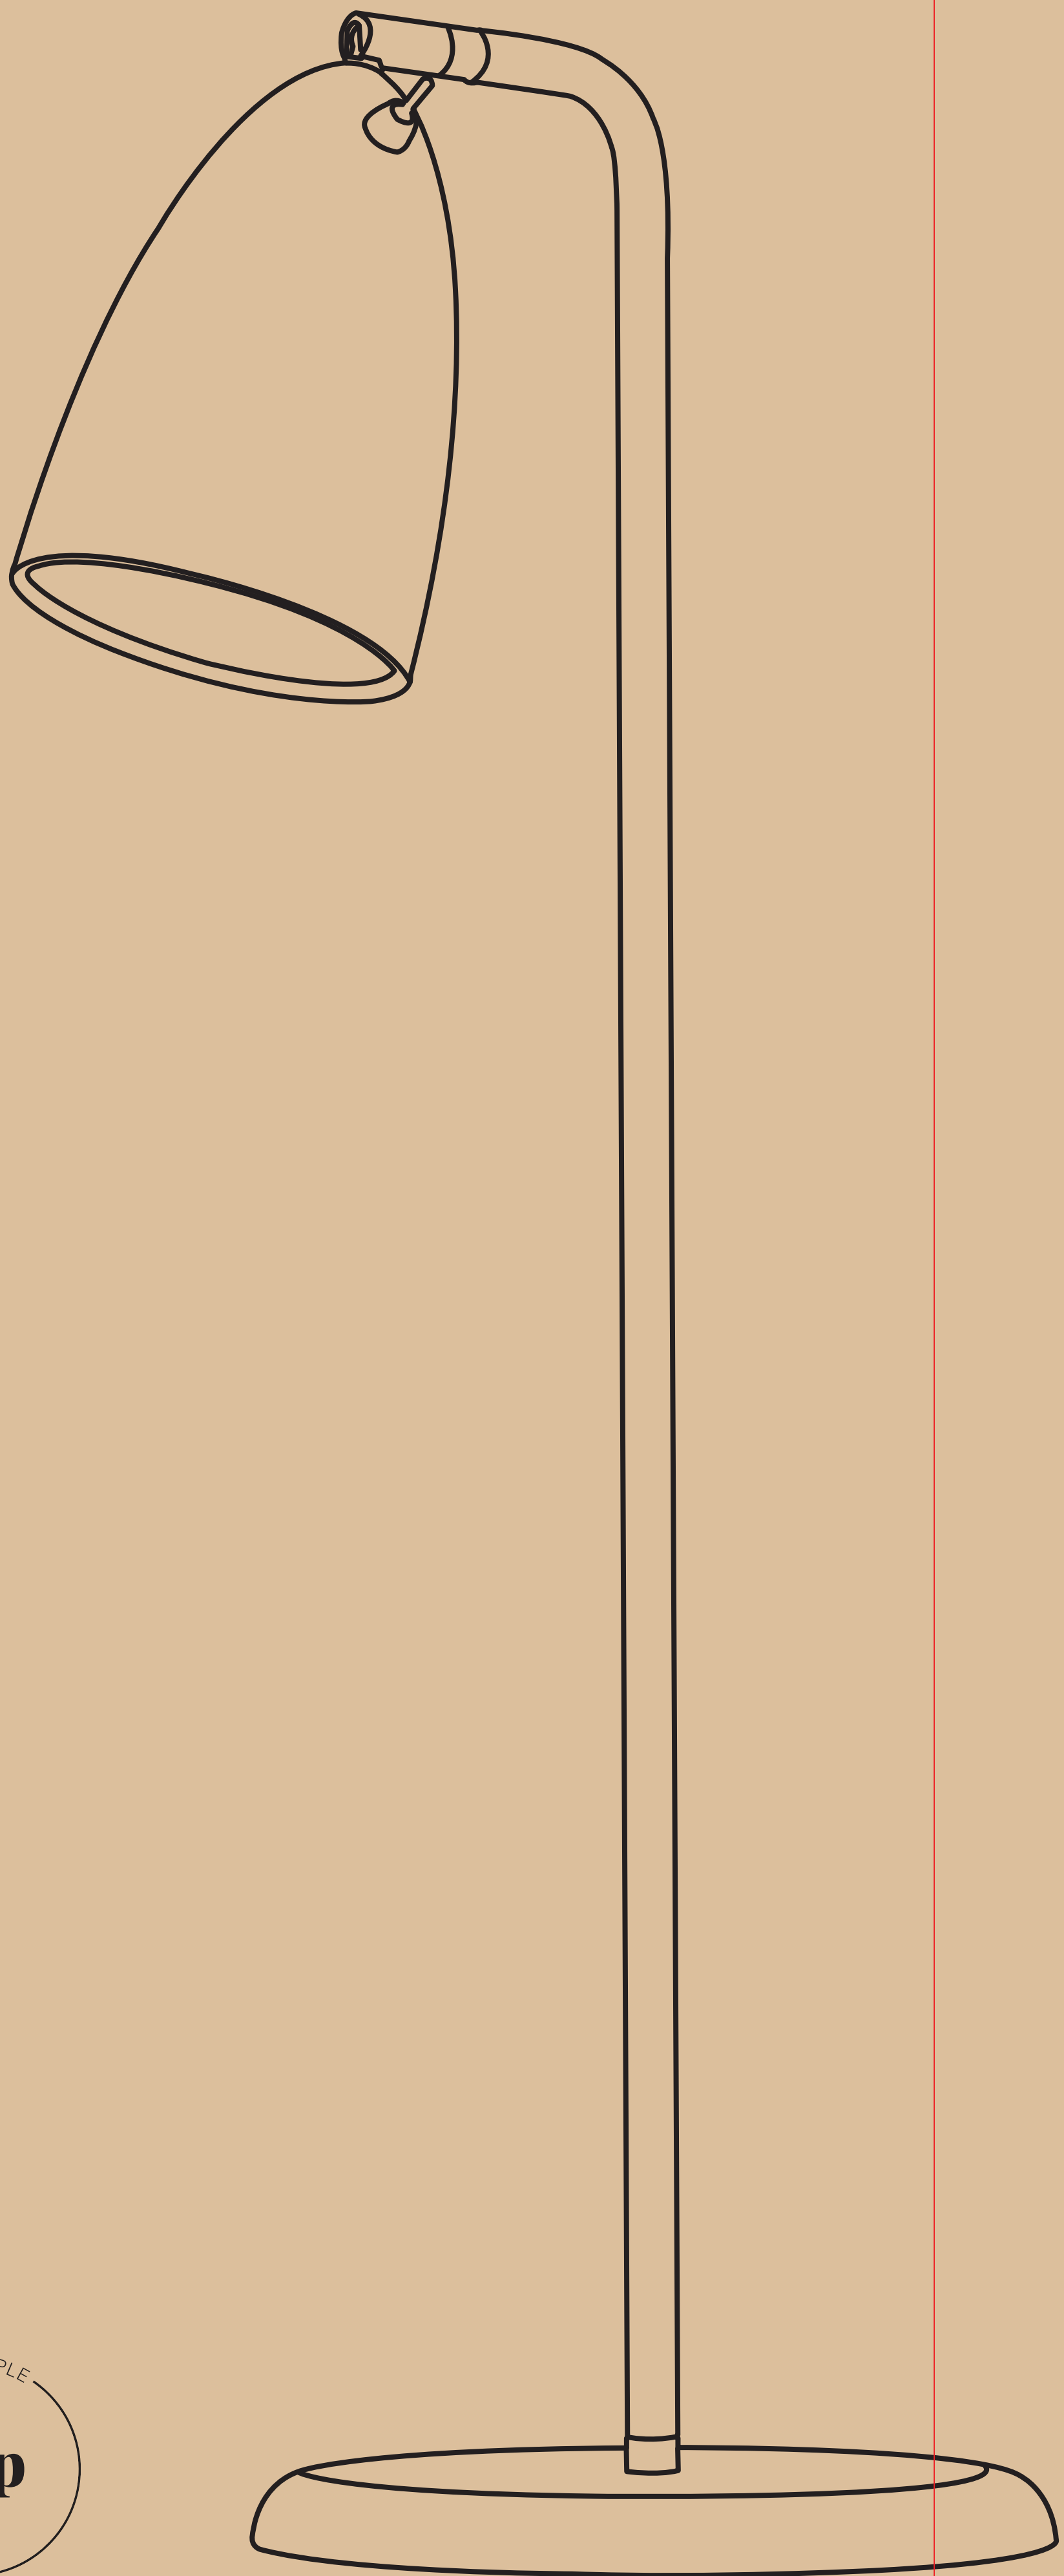

235*125*627MM

NEXUS 2.0

by Bønnelycke mdd

NEXUS 2.0

by Bønnelycke mdd

NEXUS 2.0

by Bønnelycke mdd

61 cm

Bønnelycke mdd

NEXUS 2.0

by Bønnelycke mdd

- **Item number** 2020625003
- **Color** Black
- **Material** Metal
- **IP Class** IP20-for indoor use, Class II
- **Voltage** 220-240V ~ 50/60Hz
- **Cable** PVC cable: Black 250cm non replaceable
- **Light source** GU10,Max.6W Excl. light source

www.dftpglobal.com