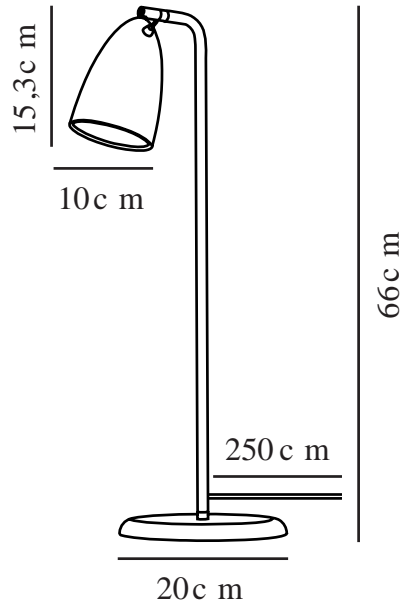

NEXUS 2 | TABLE LAMP | BLACK

2020625003

Voltage (V): 230 Volt
IP degree: IP20
Maximum bulb wattage (W): 6W
Class (Class 1, Class 2, Class 3):
Class 2 (Double isolated)
Socket type: GU10
Switch placement: On the fixture

Primary material: Metal
Secondary material: Plastic
Colour of the cable: Black
Length of the cable (cm): 250
Surface material of the cable:
Textile
Is the cable replaceable: False
Colour: Black

Height (cm): 66
Shade Diameter (cm): 10
Shade Height (cm): 15.3
Outdoor base dimension (cm): 20
Tilt Angle (°): 90
Turning Angle (°): 350

EAN: 5704924002397
Item Number: 2020625003
Pcs Per Master Carton: 2

Sales Box Height (cm): 61
Sales Box Width (cm): 13
Sales Box Depth (cm): 21.5
Sales Box Volume m³: 0.017
Product net weight (kg): 1.499