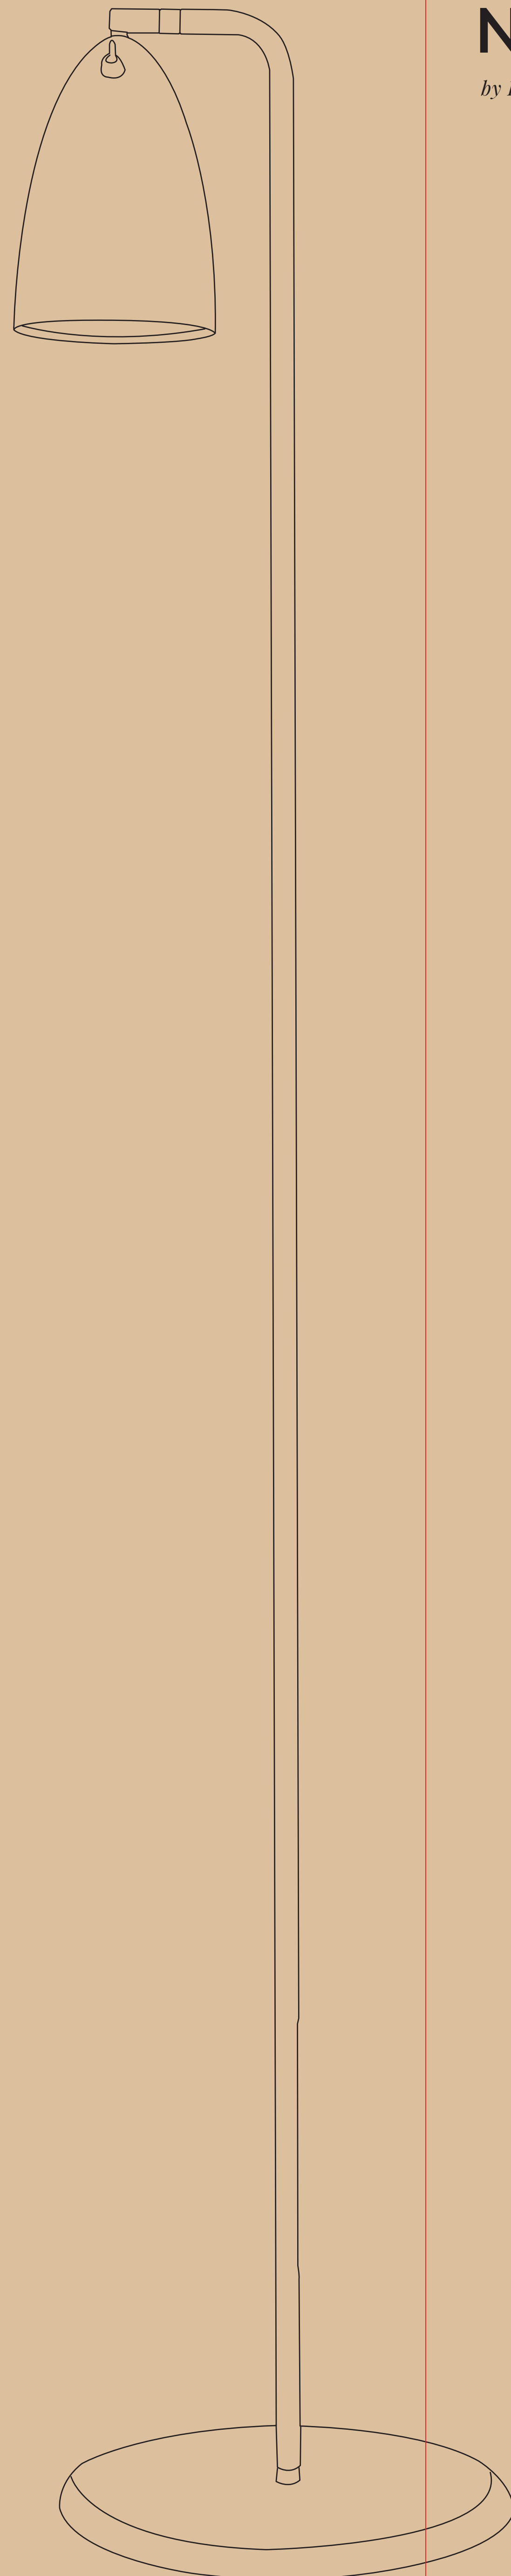

295*125*760MM

NEXUS 2.0
by *Bonnelycke mdd*

NEXUS 2.0
by *Bonnelycke mdd*

NEXUS 2.0
by *Bonnelycke mdd*

Bonnelycke mdd

NEXUS 2.0

by *Bonnelycke mdd*

Item number 2020644001
Color White
Material Metal
IP Class IP20-for indoor use, Class II
Voltage 220-240V - 50/60Hz
Cable Textile cable: White 250cm non replaceable
Light source GU10 Max.6W Excl. light source