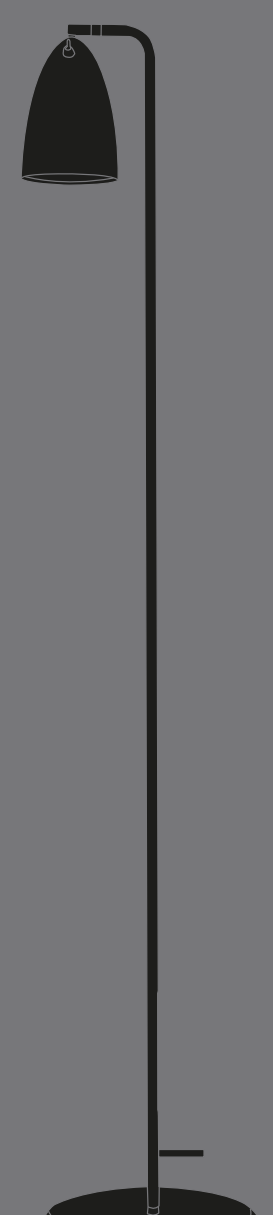

NEXUS 2.0

Design by Børnelykke
Børnelykke mdd