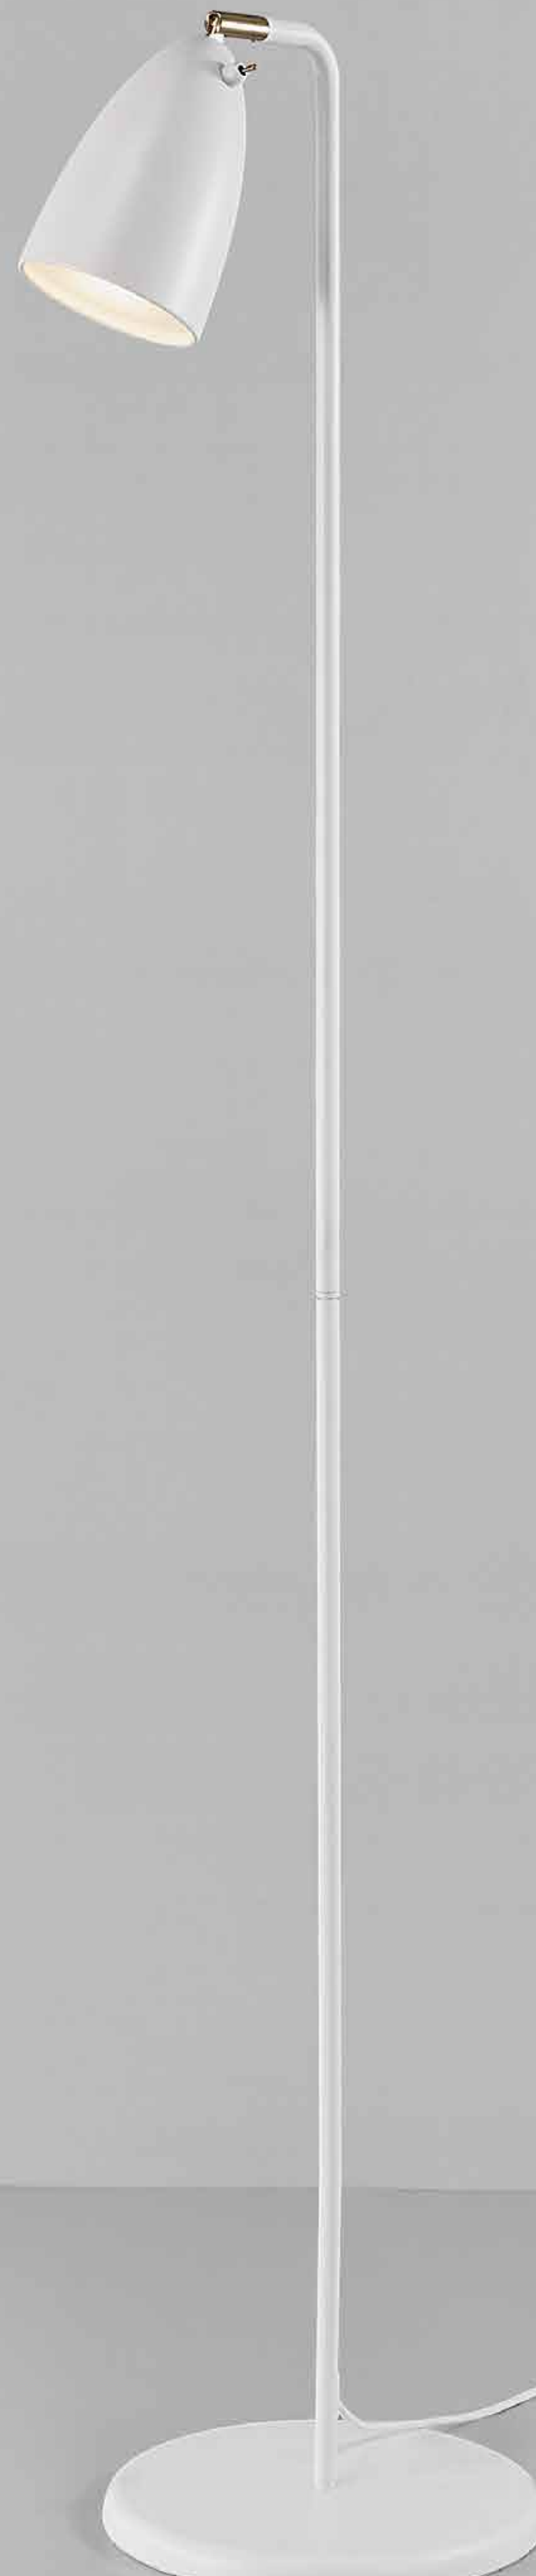

BULB NOT INCLUDED

NEXUS 2.0
Design by Børnelykke
Børnelykke mdd

design for the people

nordlux