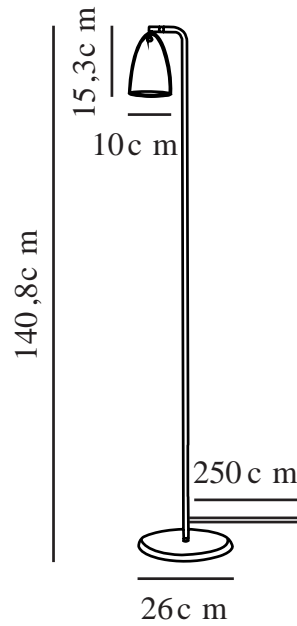

NEXUS 2 | FLOOR LAMP | WHITE/TELEGREY

2020644001

Voltage (V): 220-240 Volt
IP degree: IP20
Maximum bulb wattage (W): 6
Class (Class 1, Class 2, Class 3):
Class 2 (Double isolated)
Socket type: GU10
Switch placement: On the fixture
Parallel connection: False

Primary material: Metal
Secondary material: Plastic
Colour of the cable: White
Length of the cable (cm): 250
Surface material of the cable:
Plastic
Is the cable replaceable: False
Colour: White/telegrey

Height (cm) : 141
Tube Diameter (cm): 1.27
Shade Diameter (cm): 10
Shade Height (cm): 15.3
Lenght (cm): 25.5
Tilt Angle (°): 90
Turning Angle (°): 180

EAN: 5704924002403
Item Number: 2020644001
Pcs Per Master Carton: 2

Sales Box Height (cm): 72
Sales Box Width(cm): 28.5
Sales Box Depth (cm): 13
Sales Box Volume m³ : 0.0267
Product net weight (kg): 3.62

- Minimalistic and timeless design • Beautiful brass swivel tilt joint
- Satin matt finish • Elegant and strong brushed brass on/off switch