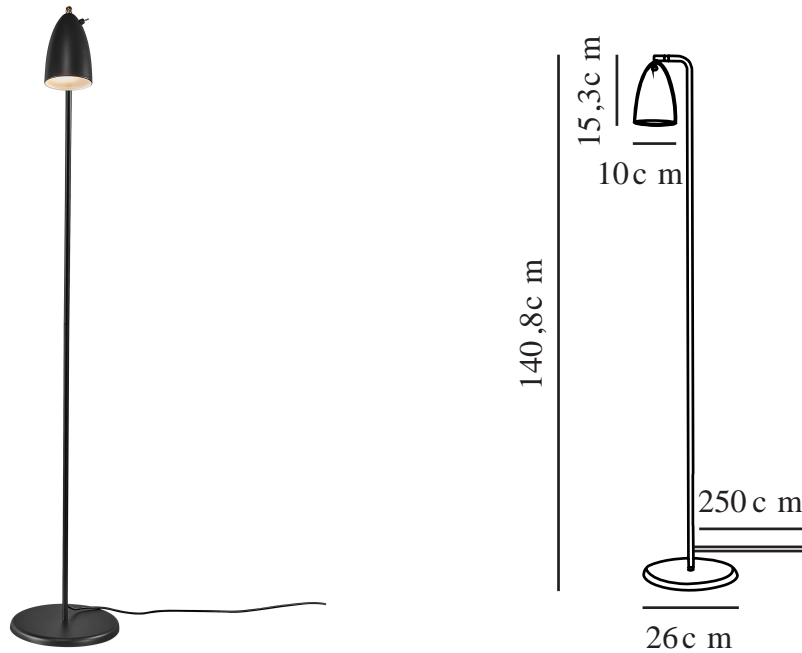

NEXUS 2 | FLOOR LAMP | BLACK

2020644003

Voltage (V): 230 Volt
IP degree: IP20
Maximum bulb wattage (W): 6W
Class (Class 1, Class 2, Class 3):
Class 2 (Double isolated)
Socket type: GU10
Switch placement: On the fixture

Height (cm): 140.8
Shade Diameter (cm): 10
Shade Height (cm): 15.3
Outdoor base dimension (cm): 26
Tilt Angle (°): 90
Turning Angle (°): 350

Sales Box Height (cm): 74
Sales Box Width (cm): 13
Sales Box Depth (cm): 27.5
Sales Box Volume m³: 0.0265
Product net weight (kg): 2.64

Primary material: Metal
Secondary material: Plastic
Colour of the cable: Black
Length of the cable (cm): 250
Surface material of the cable:
Textile
Is the cable replaceable: False
Colour: Black

EAN: 5704924002410
Item Number: 2020644003
Pcs Per Master Carton: 2

- Minimalistic and timeless design
- Beautiful brass swivel tilt joint
- Satin matt finish
- Elegant and strong brushed brass on/off switch

NEXUS is an exciting series that epitomises Nordic cool. The details tell the story of a light with an opulent design, for example, the toggle switch in the best retro style, and the elegant rotatable joint in solid brass. Design by Bønnelycke MDD.