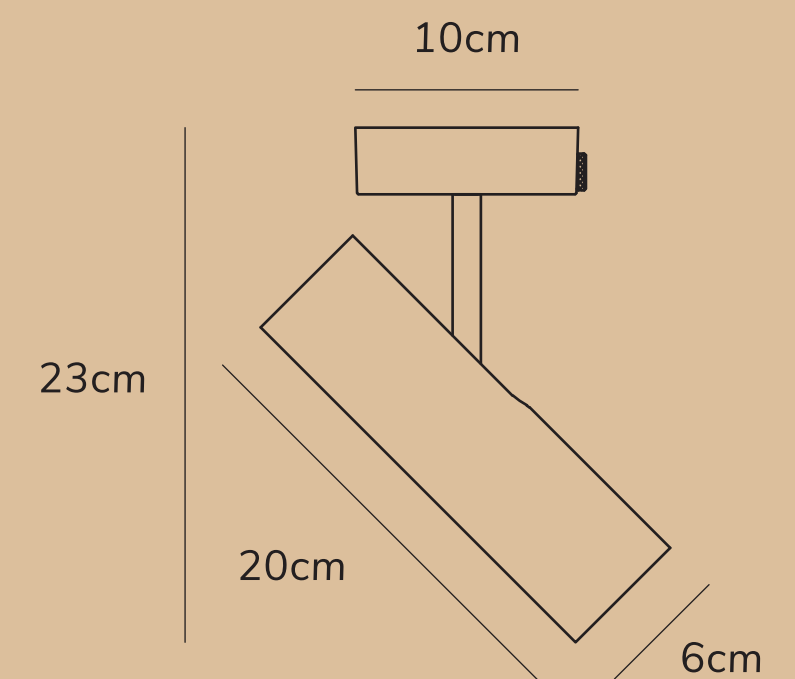

MIB 6 CEILING

by Bønnelycke MDD

Item number 202066001

Color White

Material Metal

IP Class IP20, indoor use, class II

Voltage 220-240V ~50/60Hz

Light source Excl. GU10, LED Max. 8W

www.dftglobal.com

Barcode: 5170492410024271

Height x Width x Depth COLOR BOX (CM)	NET WEIGHT COLOR BOX (KG)
26 x 13.5 x 13.5CM	0.11 KG
GROSS WEIGHT COLOR BOX (KG)	VOLUME COLOR BOX (CBM)
0.8 KG	0.005

Nordlux UK
Unit B3, Sykeside Drive
Altham, BB5 5YE
01200422777
AAD: 06032026 EL