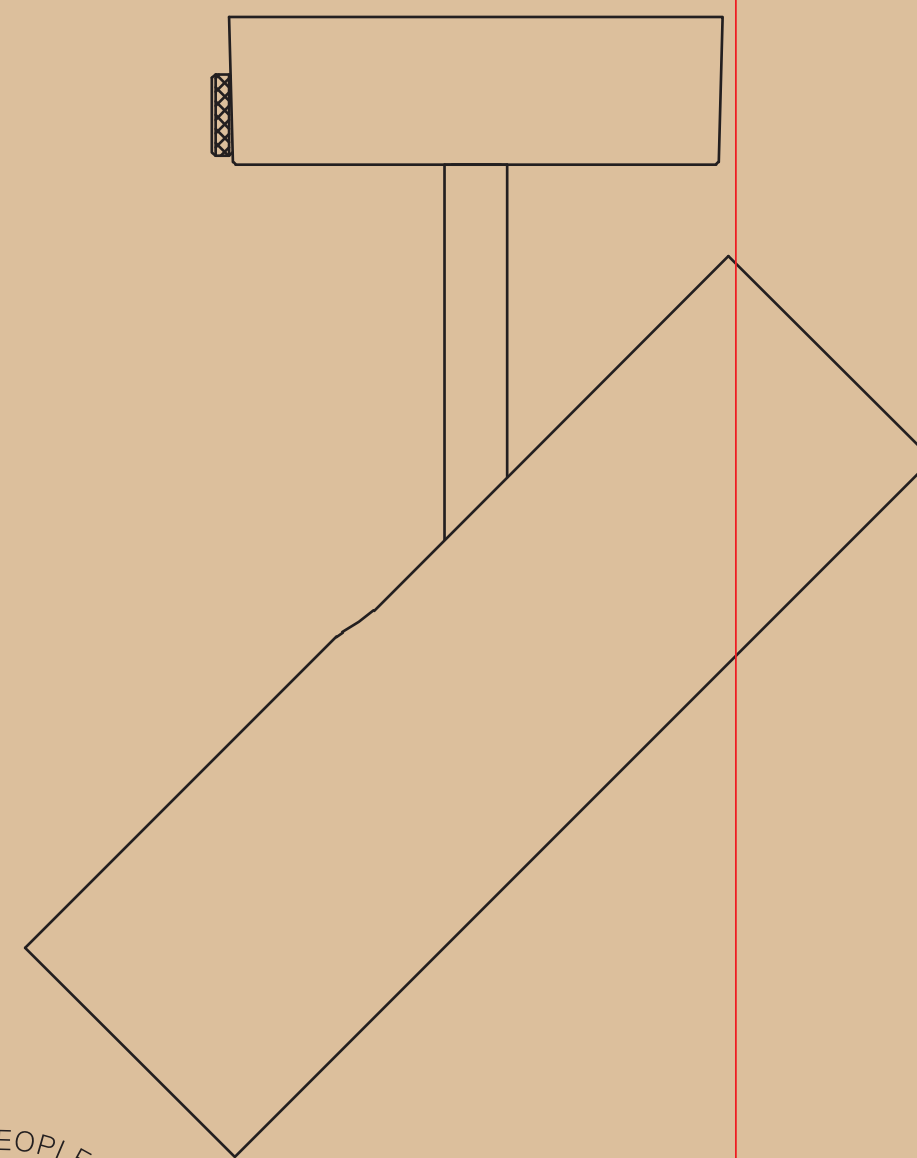

135x135x260mm

MIB 6 CEILING

by Bønnelycke MDD

MIB 6 CEILING

by Bønnelycke MDD

MIB 6 CEILING

by Bønnelycke MDD

Bønnelycke MDD was established in 1988. Driven by an irrepressible urge to work constructively and innovatively, Henrik Bønnelycke began his career designing lamps, furniture, and interior decor. He quickly gained recognition as an unconventional architect known for his pragmatic and no-nonsense approach.

His ability to challenge and refine the manufacturing process stems from his original professional background as a toolmaker. "It could be fun" and "of course it can be done" are phrases often heard in his company.

From day one, the core of his work has been to create products simply because they are needed. Designs by Bønnelycke MDD are always rooted in a specific need or requirement.

This philosophy has resulted in a comprehensive portfolio of projects and designs, enabling the company to grow steadily over the years.

Bønnelycke MDD

Socket type
GU10

Bulb not
included

LED Max
wattage