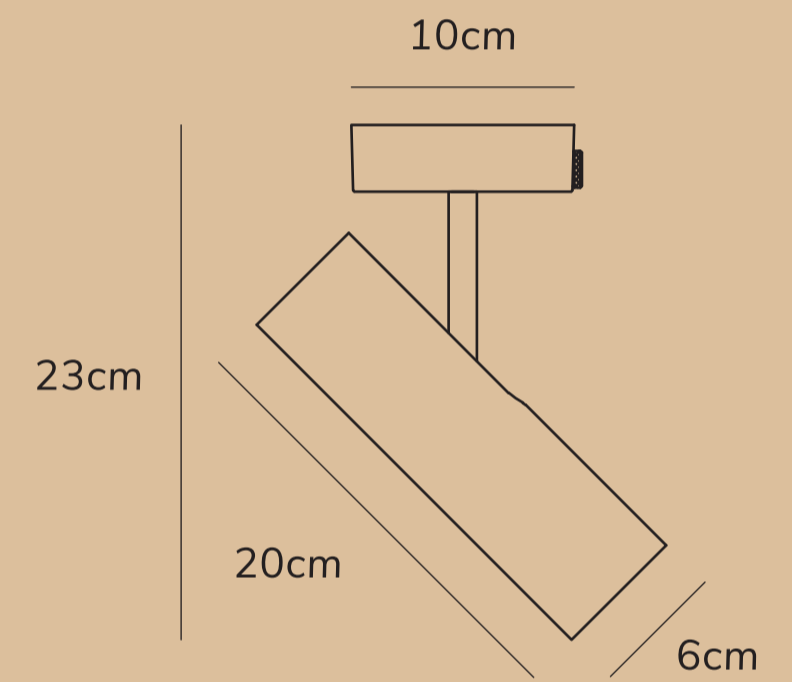

MIB 6 CEILING

by *Bønnelycke mdd*

MIB 6 CEILING

by *Bønnelycke mdd*

MIB 6 CEILING

by *Bønnelycke mdd*

Bønnelycke mdd was established in 1988. Driven by a nosurpressable urge and desire to work constructively and innovatively, Bønnelycke mdd started his career with the design of lamps, furniture and interior decorating. Quickly, he became known as an unconventional architect with no whims and fancies.

His ability to challenge and optimize the manufacturing process itself is to be found in Henrik's original professional background as a toolmaker. "It could be fun" and "of course it can be done" – are phrases often used in his company.

From day one, the core of his work has been to create products simply because they are needed. Designs by Bønnelycke mdd grow out of a specific need or requirement expressed by the customer – and by the general public as such. This has resulted in a comprehensive portfolio of projects and designs allowing the company to slowly but steadily expand over the years.

Bønnelycke mdd

Socket type
GU10

Bulb not
included

Max
wattage

MIB 6 CEILING

by *Bønnelycke mdd*

www.dftpglobal.com

Nordlux S/S - Øster Skovvej 11 - DK-5000 Odense

5 1704924 002434

Item number 2020666003
Color Black
Material Metal
IP Class IP20-for indoor use, Class II
Voltage 220-240V ~ 50/60Hz
Light source GU10,Max.8W Excl. light source

Nordlux UK
Unit 22, Deanfield Cour.
B7 1QS Clitheroe Lancashire
01200422777

AAD:11122023 XY

Height x Width x Depth COLOR BOX (CM) 26,5x13x13CM	NET WEIGHT COLOR BOX (KG) 0,10KG
GROSS WEIGHT COLOR BOX (KG) 0,90KG	VOLUME COLOR BOX (CBM) 0,004