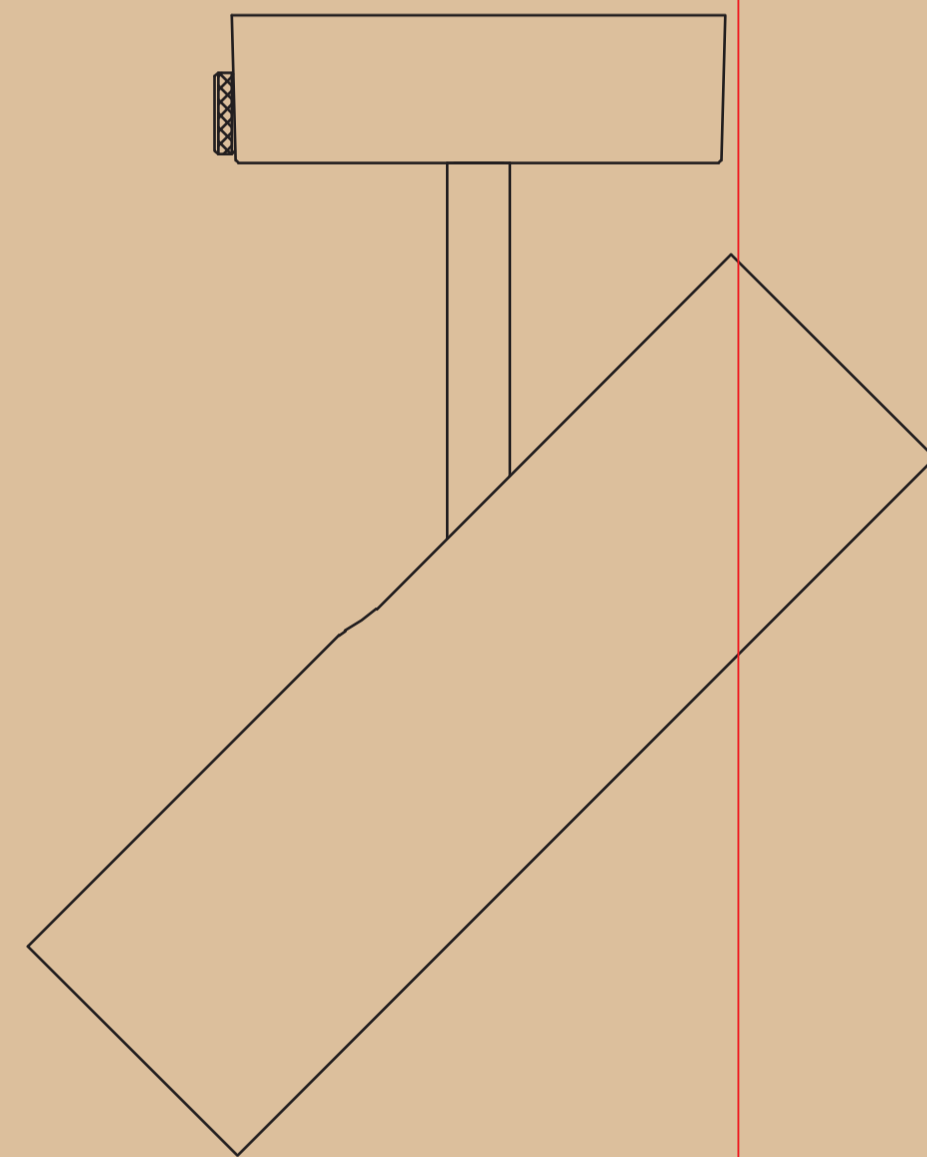

MIB 6 CEILING

by *Bønnelycke mdd*

MIB 6 CEILING

by *Bønnelycke mdd*

MIB 6 CEILING

by *Bønnelycke mdd*

Bønnelycke mdd was established in 1988. Driven by a nosurpressable urge and desire to work constructively and innovatively, Bønnelycke mdd started his career with the design of lamps, furniture and interior decorating. Quickly, he became known as an unconventional architect with no whims and fancies.