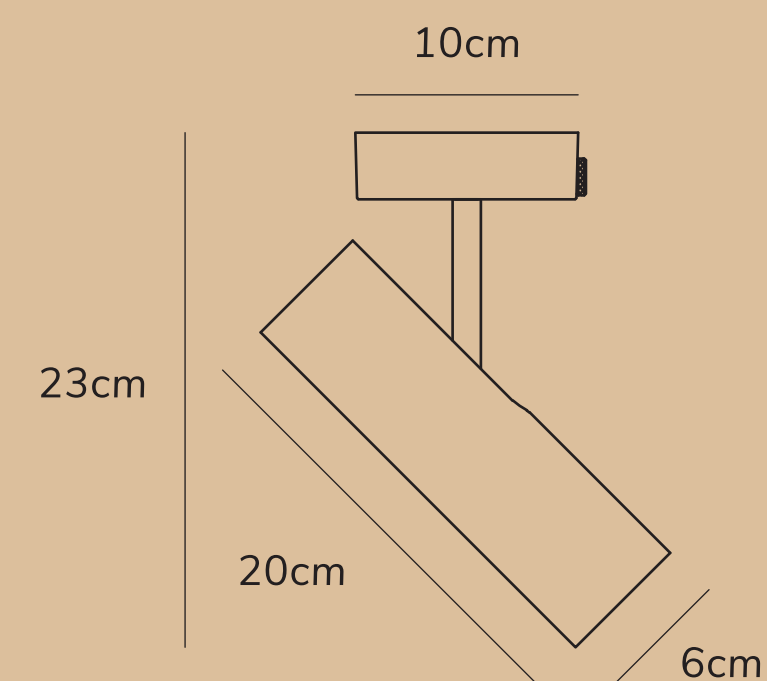

MIB 6 CEILING

by Bønnelycke MDD

Item number 202066003
Color Black
Material Metal
IP Class IP20, indoor use, class II
Voltage 220-240V ~50/60Hz
Light source Excl. GU10, LED Max. 8W

www.dftglobal.com

Barcode: 5 17049241002434

Height x Width x Depth COLOR BOX (CM)	NET WEIGHT COLOR BOX (KG)
26 x 13.5 x 13.5CM	0.11 KG
GROSS WEIGHT COLOR BOX (KG)	VOLUME COLOR BOX (CBM)
0.8 KG	0.005

Nordlux UK
Unit 22, Deanfield Court
BB7 1QS Clitheroe Lancashire
01200422777
AAD: 30012026 EL