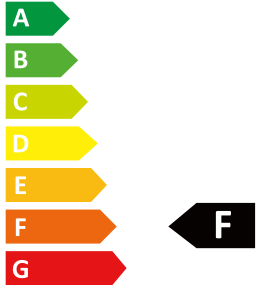

5 kWh/1000h

2021 No. 1095

nordlux®

Bluetooth®