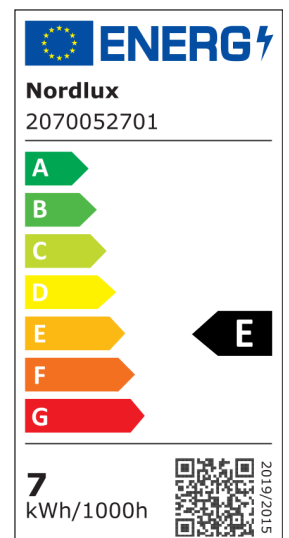

SMART E27 | A60 | 2200-6500 KELVIN | 900 LUMEN | nordlux® LIGHT BULB | WHITE

2070052701

Voltage (V): 220-240 Volt
Socket type: E27

Primary material: Plastic
Colour: White

Height (cm): 10.9

EAN: 5704924002496
TUN: 2113035
Item Number: 2070052701
Pcs Per Master Carton: 6
Sales Box Height (cm): 11.2
Sales Box Width(cm): 6.2

Sales Box Depth (cm): 6.2
Sales Box Volume m³ : 0.0004
Product net weight (kg): 0.04

Brightness of light (Lumen): 900
Colour temperature (Kelvin):
2200-6500
Ra-value : 80
Lifetime (hours): 15000
Beam angle (°) : 240
Candela (cd) (for directional
lamp only): 0
Energy class: E
Actual watt (W): 7

• Wide 240° beam angle

Smart Bulb E27 has a wide 240° beam angle and ability to switch between cool and warm lighting. Smart Bulb E27 has a high lumen output which enables you to have a bright light.