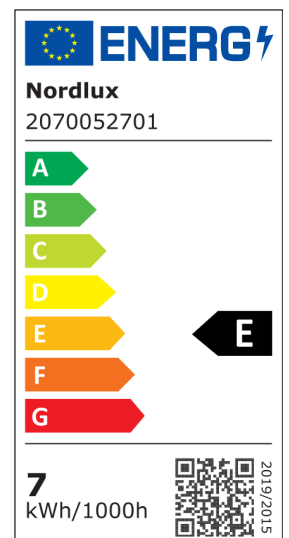

SMART E27 A60 | LIGHT BULB | OPAL WHITE

2070052701

nordlux[®]

Voltage (V): 230 Volt
Bulb base: E27

Color: Opal white

Height (cm): 10.9

EAN: 5704924002496
TUN: 2113035
Item Number: 2070052701
Pcs Per Master Carton: 6
Sales Box Height (cm): 11.2
Sales Box Width(cm): 6.2

Sales Box Depth (cm): 6.2
Sales Box Volume m³ : 0.0004
Product net weight (kg): 0.04

Brightness of light (Lumen): 900
Color Temperature (K): 2200-6500
Ra-value : 80
Lifetime (h): 15000
Beam Angle (°) : 240
Candela (cd) (for directional lamp only): 0
Energy Class: E
Actual Watt (W): 7

• Wide 240° beam angle

Smart Bulb E27 has a wide 240° beam angle and ability to switch between cool and warm lighting. Smart Bulb E27 has a high lumen output which enables you to have a bright light.