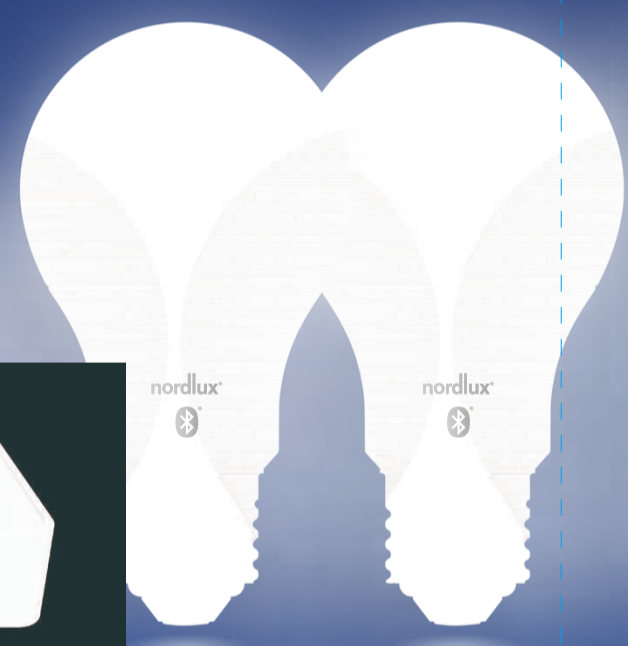

Start Smart

Bluetooth Mesh
Max. 50 pcs

Download on the App Store
Max. iOS 11

GET IT ON Google Play
Max. Android™ 6.0

60mm

109mm

18mm

66mm

66mm

1200mm

2200K <-----> 6500K

Max. Wattage	7W
Lumen	900lm
Cap.	E27
Lifetime	15 000 hours
Pf rat	0,50W
Ra	≥80
Bluetooth	5.0 (Mesh)
Mercury/Hg	0mg
Beam angle	240°
Voltage	220-240V
Frequency	50/60Hz
Material	Plastic

INPUT:

WiFi 2,4GHz
Voltage 5V= 1A
Material Plastic

ADAPTER (incl.)

Voltage 100-240V - 0,2A
Frequency 50/60Hz

UK CA CE

SMART LIGHT BRIDGE & SMART BULB STANDARD START KIT
Item N°: 2070062701
Dc: 2113037

Bluetooth MESH Technology

ENERGY LABEL

Nordlux 2070062701

ENERGY LABEL

Nordlux 2070062701

7 kWh/1000h

7 kWh/1000h

www.nordlux.com

Nordlux A/S · Østera Havnsgade 34 · DK-1000 Ålborg

AAD: 23072021 YK

5 704924 002502

Nordlux UK
Unit 22, Deanfield Court
BB7 10S Clitheroe Lancashire
01200422777

115mm