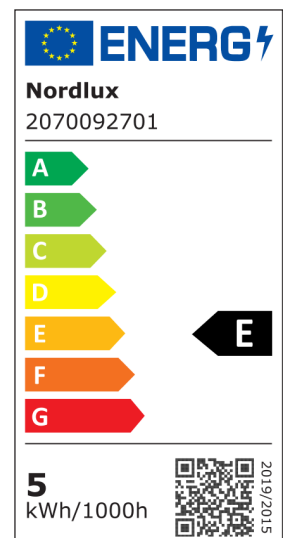

SMART E27 | A60 | 2200-6500 KELVIN | 560 LUMEN | nordlux® LIGHT BULB | WHITE

2070092701

Voltage (V): 220-240 Volt
Socket type: E27

Primary material: Plastic
Colour: White

Height (cm): 10.4

EAN: 5704924002533
TUN: 2113041
Item Number: 2070092701
Pcs Per Master Carton: 6
Sales Box Height (cm): 11.5
Sales Box Width(cm): 6.2

Sales Box Depth (cm): 6.2
Sales Box Volume m³ : 0.0004
Product net weight (kg): 0.034

Brightness of light (Lumen): 560
Colour temperature (Kelvin):
2200-6500
Ra-value : 80
Lifetime (hours): 15000
Beam angle (°) : 360
Candela (cd) (for directional
lamp only): 0
Energy class: E
Actual watt (W): 4.7

• Milky surface that covers electronics • Full 360° beam angle

Smart Bulb E27 in white has a full 360° beam angle and milky surface that covers the electronics. The bulb also provides the ability to switch between a cold and warm light.