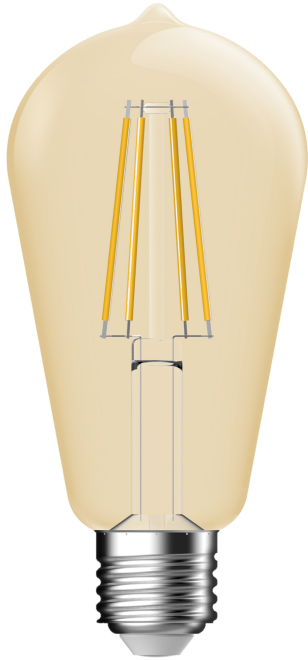

# DECO E27 | ST64 | DIM | 2500 KELVIN | 400 LUMEN | nordlux® LIGHT BULB | GOLD COLOUR

2080052758

Voltage (V): 220-240 Volt  
Socket type: E27

Primary material: Glass  
Colour: Gold colour

Height (cm): 14

EAN: 5704924000089  
TUN: 2073948  
Item Number: 2080052758  
Pcs Per Master Carton: 6  
Sales Box Height (cm): 15  
Sales Box Width(cm): 7

Sales Box Depth (cm): 7  
Sales Box Volume m<sup>3</sup> : 0.0007  
Product net weight (kg): 0.044

Brightness of light (Lumen): 400  
Colour temperature (Kelvin): 2500  
Ra-value : 80  
Lifetime (hours): 15000  
Beam angle (°) : 360  
Candela (cd) (for directional lamp only): 0  
Energy class: F  
Actual watt (W): 4.2