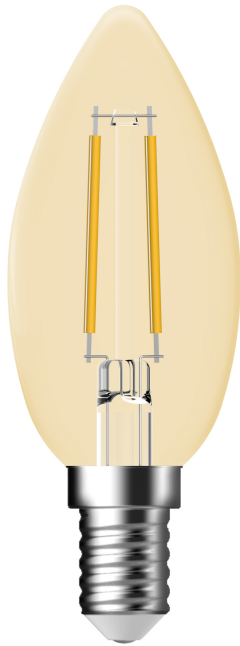

DECO E14 | C35 | DIM | 2500 KELVIN | 400 LUMEN | nordlux® LIGHT BULB | GOLD COLOUR

2080091458

Voltage (V): 220-240 Volt
Socket type: E14

Primary material: Glass
Colour of the glass: Gold colour
Colour: Gold colour

Height (cm): 9.7

EAN: 5704924000133
TUN: 2073964
Item Number: 2080091458
Pcs Per Master Carton: 6
Sales Box Height (cm): 11
Sales Box Width(cm): 5

Sales Box Depth (cm): 4
Sales Box Volume m³ : 0.0002
Product net weight (kg): 0.015

Brightness of light (Lumen): 400
Colour temperature (Kelvin): 2500
Ra-value : 80
Lifetime (hours): 15000
Beam angle (°) : 360
Candela (cd) (for directional lamp only): 0
Energy class: F
Actual watt (W): 4.2