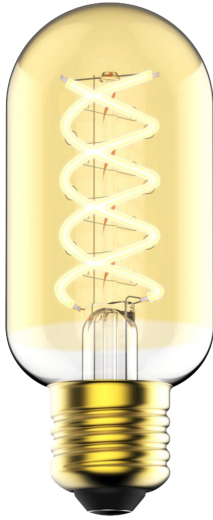

**DECO E27 | T45 SPIRAL | DIM | 2200 KELVIN | 400
LUMEN | LIGHT BULB | GOLD COLOUR**

nordlux®

2080132758

Voltage (V): 220-240 Volt
Socket type: E27

Primary material: Glass
Colour of the glass: Gold colour
Colour: Gold colour

Height (cm): 11

EAN: 5704924000171
TUN: 2073969
Item Number: 2080132758
Pcs Per Master Carton: 6
Sales Box Height (cm): 11.5
Sales Box Width(cm): 6.5

Sales Box Depth (cm): 6.5
Sales Box Volume m³ : 0.0005
Product net weight (kg): 0.028

Brightness of light (Lumen): 400
Colour temperature (Kelvin): 2200
Ra-value : 80
Lifetime (hours): 15000
Beam angle (°) : 360
Candela (cd) (for directional lamp only): 0
Energy class: G
Actual watt (W): 4.9