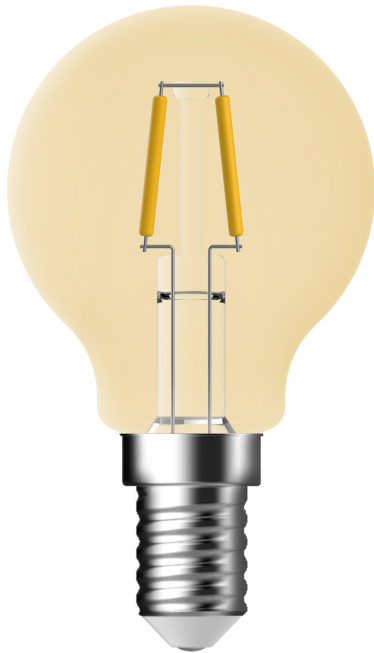

DECO E14 | G45 | DIM | 2500 KELVIN | 400 LUMEN | nordlux® LIGHT BULB | GOLD COLOUR

2080161458

Voltage (V): 220-240 Volt
Socket type: E14

Primary material: Glass
Colour of the glass: Gold colour
Colour: Gold colour

Height (cm): 7.9

EAN: 5704924000201
TUN: 2073972
Item Number: 2080161458
Pcs Per Master Carton: 6
Sales Box Height (cm): 9
Sales Box Width(cm): 5

Sales Box Depth (cm): 5
Sales Box Volume m³ : 0.0002
Product net weight (kg): 0.015

Brightness of light (Lumen): 400
Colour temperature (Kelvin): 2500
Ra-value : 80
Lifetime (hours): 15000
Beam angle (°) : 360
Candela (cd) (for directional lamp only): 0
Energy class: F
Actual watt (W): 4.2