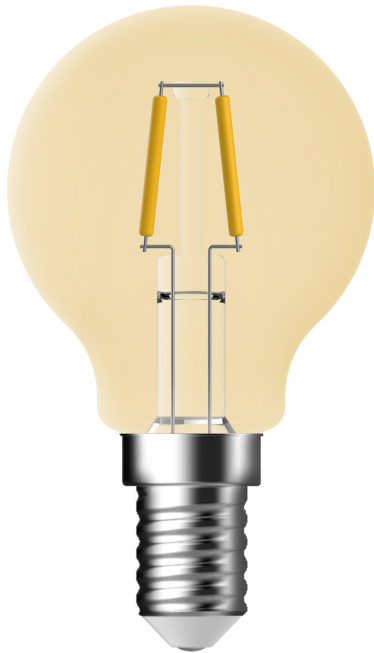

DECO E14 | G45 | DIM | 2500 KELVIN | 400 LUMEN | nordlux® BOLLEN | GOUDEN KLEUR

2080161458

Spanning (V): 220-240 Volt
Lampfitting: E14

Primair materiaal: Glas
: Gouden kleur
Kleur: Gouden kleur

Hoogte (cm): 7.9

EAN: 5704924000201
TUN: 2073972
Artikelnummer: 2080161458
Stuks per masterdoos: 6

Hoogte verkoopdoos (cm): 9
Breedte verkoopdoos (cm): 5
Diepte verkoopdoos (cm): 5
Verkoopdoos inhoud m³ : 0.0002
Nettogewicht product (kg): 0.015

Helderheid van licht (Lumen): 400
Kleurtemperatuur (K): 2500
Ra-waarde : 80
Levensduur (uur): 15000
Stralingshoek (°) : 360
Candela (cd) (alleen voor gerichte lamp): 0
Energieklasse: F
Werkelijke Watt (W): 4.2

ENERG

Nordlux
2080161458

A B C D E F G

F

5
kWh/1000h

2019/2015

The image shows a standard European energy label for a light bulb. At the top is the 'ENERG' logo with a lightning bolt. Below it, the brand 'Nordlux' and the product number '2080161458' are listed. A vertical scale of energy classes from A (green) to G (red) is shown, with class 'F' highlighted in black and white. Below the scale, the energy consumption is listed as '5 kWh/1000h'. A QR code is located at the bottom right, with the date '2019/2015' printed vertically next to it.