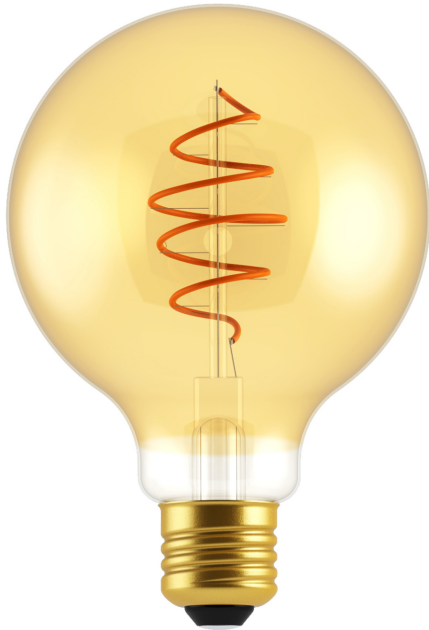

**DECO E27 | G95 SPIRAL | DIM | 2200 KELVIN | 400  
LUMEN | LIGHT BULB | GOLD COLOUR**

**nordlux®**

2080182758

Voltage (V): 220-240 Volt  
Socket type: E27

Primary material: Glass  
Colour of the glass: Gold colour  
Colour: Gold colour

Height (cm): 14

EAN: 5704924000225  
TUN: 2073974  
Item Number: 2080182758  
Pcs Per Master Carton: 6  
Sales Box Height (cm): 15  
Sales Box Width(cm): 10

Sales Box Depth (cm): 10  
Sales Box Volume m<sup>3</sup> : 0.0015  
Product net weight (kg): 0.055

Brightness of light (Lumen): 400  
Colour temperature (Kelvin): 2200  
Ra-value : 80  
Lifetime (hours): 15000  
Beam angle (°) : 360  
Candela (cd) (for directional lamp only): 0  
Energy class: G  
Actual watt (W): 4.9