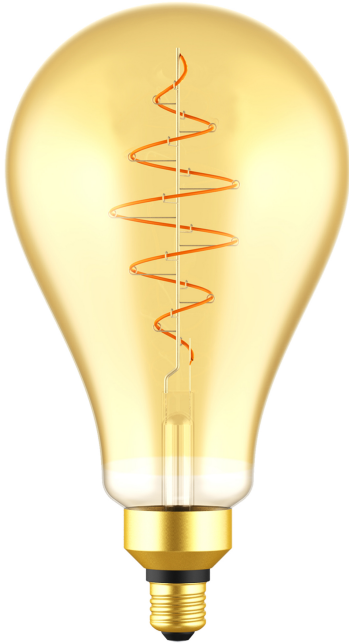

**DECO E27 | PS160 SPIRAL | DIM | 2200 KELVIN |
600 LUMEN | LIGHT BULB | GOLD COLOUR**

2080262758

nordlux®

Voltage (V): 220-240 Volt
Socket type: E27

Primary material: Glass
Colour of the glass: Gold colour
Colour: Gold colour

Height (cm): 29

EAN: 5704924000300
TUN: 2073983
Item Number: 2080262758
Pcs Per Master Carton: 3
Sales Box Height (cm): 17.1
Sales Box Width(cm): 31

Sales Box Depth (cm): 17.1
Sales Box Volume m³ : 0.0091
Product net weight (kg): 0.24

Brightness of light (Lumen): 600
Colour temperature (Kelvin): 2200
Ra-value : 80
Lifetime (hours): 15000
Beam angle (°) : 360
Candela (cd) (for directional lamp only): 0
Energy class: F
Actual watt (W): 7