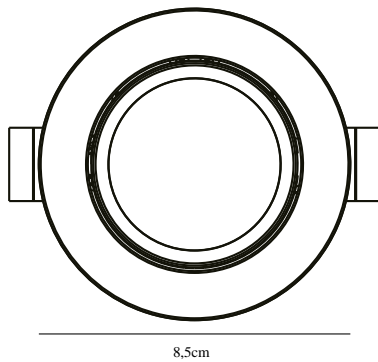

DORADO 1-KIT DIM TILT | DOWNLIGHT/RECESSED nordlux®

2110200103

EAN: 5704924006746
TUN: 2152161
Item Number: 2110200103
Pcs Per Master Carton: 3

A classic round downlight with an integrated LED 345lm dimmable LED module. Dorado is quick and easy to mount via a screwless plug-in connection and a twist-lock system, and at the same time multiple downlights can be easily connected to each other.