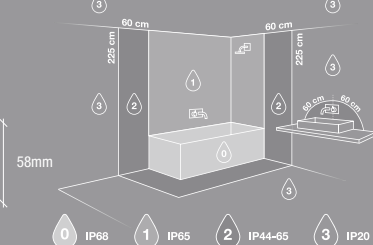

Max. number of interconnections : 15pcs