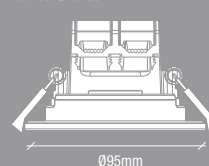

Cut-out Ø73-83mm

Lumen	480lm
Dimmability	Non-dimmable
Wattage	6,1W LED
Light source	Fixed LED Module
CCT	3000K Warm white
IP class	IP44
Lifetime	20 000 hours
Voltage	220-240V~ 50Hz
Class	Class II
Beam angle	36°
CRI	80
Mercury/Hg	0mg
Material	Plastic

nordlux®

ALEC IP44

Item N°: 2110350103
Db: 2160501
Sort/Schwarz/Black
Svart/Noir/Zwart