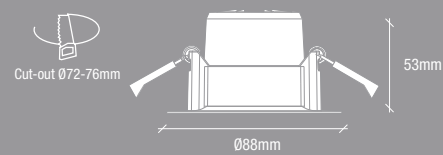

Max. number of interconnections : 15pcs